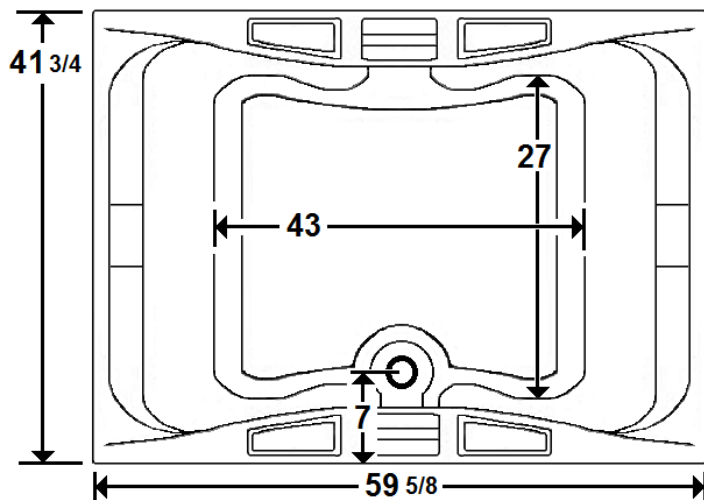

DELMONT I

60" x 42" Drop-In Acrylic Tub

Model Number
4260DT064
Drop-In Drain Soaker in White

Features

- Constructed of high-gloss durable acrylic
- Pillows included
- Pre-leveled base for easy installation
- Textured floor
- Heater available – LM305
- Mood light available – LM522
- Made in the USA

All dimensions are +/- 1/2" and subject to change without notice
Confirm specifications before installation

Technical Information

- Cut-Out Dimensions: 57 5/8" x 39 3/4"
- Weight: 135 lbs.
- Water Depth to Overflow: 16 1/2"
- Water Capacity: 93 gal.
- Sump Dimension: 43" x 27"

Electrical Requirements (If ordered)

- (Optional) LM305 Heater: 12.5 Amps
- Dedicated GFCI's required for each option

DELMONT I

4260DT064
Drop-In Drain Soaker in White

Acrylic Tub

This Traditional style drop in tub includes a sloped backrest, integral arm rests and removable pillow. Other standard features include a textured floor, and premium reinforcement. This tub is made in the USA and is available in white, bone, biscuit, almond, and linen.