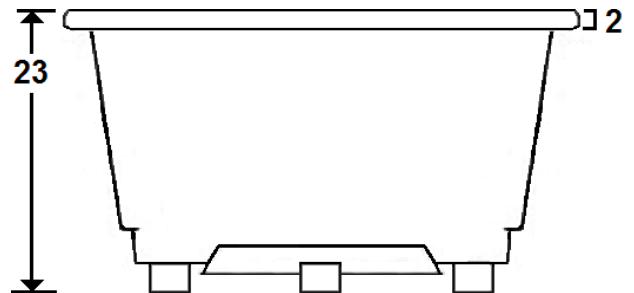

DELMONT I

60" x 42" Drop-In Acrylic Tub

Model Number
4260DT064
Drop-In Drain Soaker in White

Features

- Constructed of high-gloss durable acrylic
- Pillows included
- Pre-leveled base for easy installation
- Textured floor
- Heater available – LM305
- Mood light available – LM522
- Made in the USA

All dimensions are +/- 1/2" and subject to change without notice
Confirm specifications before installation

Technical Information

- Cut-Out Dimensions: 57 5/8" x 39 3/4"
- Weight: 135 lbs.
- Water Depth to Overflow: 16 1/2"
- Water Capacity: 93 gal.
- Sump Dimension: 43" x 27"

Electrical Requirements (If ordered)

- (Optional) LM305 Heater: 12.5 Amps
- Dedicated GFCI's required for each option

DELMONT I

4260DT064
Drop-In Drain Soaker in White

Acrylic Tub

This Traditional style drop in tub includes a sloped backrest, integral arm rests and removable pillow. Other standard features include a textured floor, and premium reinforcement. This tub is made in the USA and is available in white, bone, biscuit, almond, and linen.