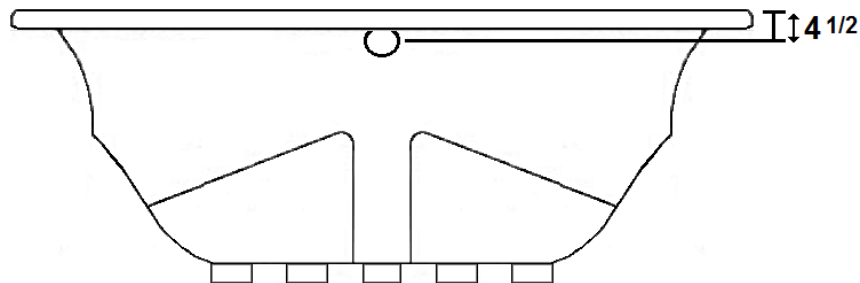

DELMONT I

60" x 42" Drop-In Acrylic Tub

Model Number
4260DT064
Drop-In Drain Soaker in White

Features

- Constructed of high-gloss durable acrylic
- Pillows included
- Pre-leveled base for easy installation
- Textured floor
- Heater available – LM305
- Mood light available – LM522
- Made in the USA

All dimensions are +/- 1/2" and subject to change without notice
Confirm specifications before installation

Technical Information

- Cut-Out Dimensions: 57 5/8" x 39 3/4"
- Weight: 135 lbs.
- Water Depth to Overflow: 16 1/2"
- Water Capacity: 93 gal.
- Sump Dimension: 43" x 27"

Electrical Requirements (If ordered)

- (Optional) LM305 Heater: 12.5 Amps
- Dedicated GFCI's required for each option

DELMONT I

4260DT064
Drop-In Drain Soaker in White

Acrylic Tub

This Traditional style drop in tub includes a sloped backrest, integral arm rests and removable pillow. Other standard features include a textured floor, and premium reinforcement. This tub is made in the USA and is available in white, bone, biscuit, almond, and linen.