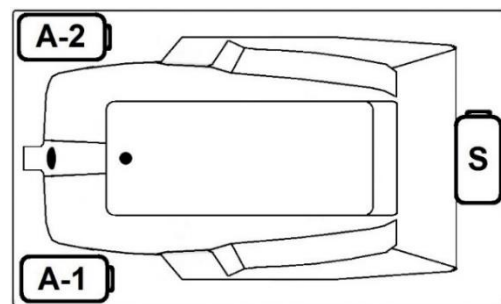

### Features

- Color-matched jet trim & Pillow included
- 10 Self draining, adjustable hydrotherapy jets
- 3-Speed control for the 9 Amp pump
- Constructed of high-gloss durable acrylic
- Pre-leveled base for easy installation
- Radiant Heat & Inline Heater available
- Mood lights & Music system available
- Silent Pump upgrade available
- Can be installed as an undermount
- Made in the USA

**\*All dimensions are +/- 1/2" and subject to change without notice\***  
**Confirm specifications before installation**

Standard (S) Pump Location and  
Alternate (A-1 & A-2) Pump locations.

### Technical Information

- Cut-Out Dimensions: 57 7/8" x 33 7/8"
- Weight: 135 lbs.
- Water Depth to Overflow: 15"
- Water Operating Level: 44 gal.
- Water Capacity: 58 gal.
- Sump Dimension: 37" x 19"