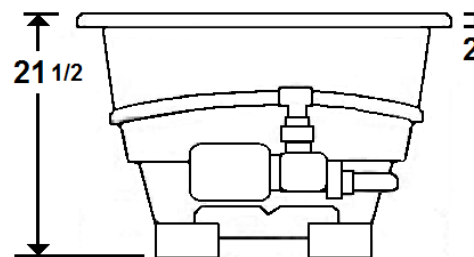

All dimensions are +/- 1/2" and subject to change without notice
Confirm specifications before installation