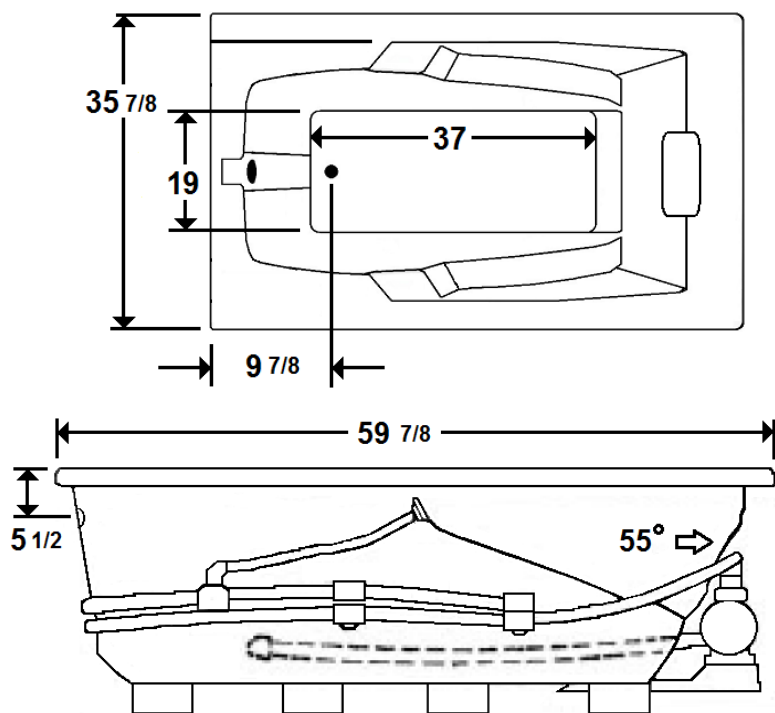

## 60" x 36" Drop-In Acrylic Whirlpool

Model Number  
**3660MW064**  
Drop-In Whirlpool in White

**\*All dimensions are +/- 1/2" and subject to change without notice\***  
**Confirm specifications before installation**

Standard (S) Pump Location and  
Alternate (A-1 & A-2) Pump locations.

### Technical Information

- Cut-Out Dimensions: 57 7/8" x 33 7/8"
- Weight: 135 lbs.
- Water Depth to Overflow: 15"
- Water Operating Level: 44 gal.
- Water Capacity: 58 gal.
- Sump Dimension: 37" x 19"