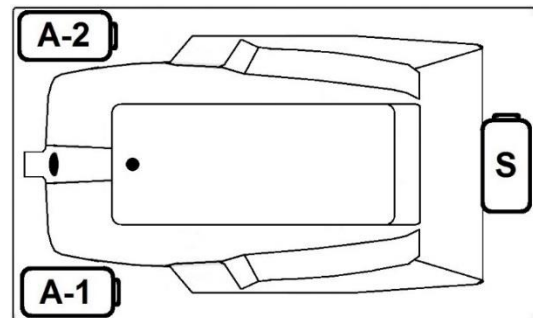

MERCER III

72" x 36" Drop-In Acrylic Whirlpool

Model Number
3672MW064
Drop-In Whirlpool in White

Features

- Color-matched jet trim & Pillow included
- 10 Self draining, adjustable hydrotherapy jets
- 3-Speed control for the 13 Amp pump
- Constructed of high-gloss durable acrylic
- Pre-leveled base for easy installation
- Radiant Heat & Inline Heater available
- Mood lights & Music system available
- Silent Pump upgrade available
- Can be installed as an undermount
- Made in the USA

All dimensions are +/- 1/2" and subject to change without notice
Confirm specifications before installation

Standard (S) Pump Location and
Alternate (A-1 & A-2) Pump locations.

Technical Information

- Cut-Out Dimensions: 69 5/8" x 33 5/8"
- Weight: 145 lbs.
- Water Depth to Overflow: 15"
- Water Operating Level: 51 gal.
- Water Capacity: 71 gal.
- Sump Dimension: 50" x 19"