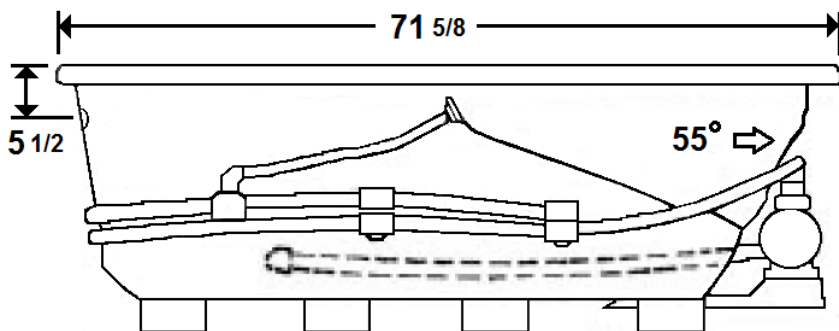

MERCER III

72" x 36" Drop-In Acrylic Whirlpool

Model Number
3672MW064
Drop-In Whirlpool in White

Features

- Color-matched jet trim & Pillow included
- 10 Self draining, adjustable hydrotherapy jets
- 3-Speed control for the 13 Amp pump
- Constructed of high-gloss durable acrylic
- Pre-leveled base for easy installation
- Radiant Heat & Inline Heater available
- Mood lights & Music system available
- Silent Pump upgrade available
- Can be installed as an undermount
- Made in the USA

All dimensions are +/- 1/2" and subject to change without notice
Confirm specifications before installation

Standard (S) Pump Location and
Alternate (A-1 & A-2) Pump locations.

Technical Information

- Cut-Out Dimensions: 69 5/8" x 33 5/8"
- Weight: 145 lbs.
- Water Depth to Overflow: 15"
- Water Operating Level: 51 gal.
- Water Capacity: 71 gal.
- Sump Dimension: 50" x 19"