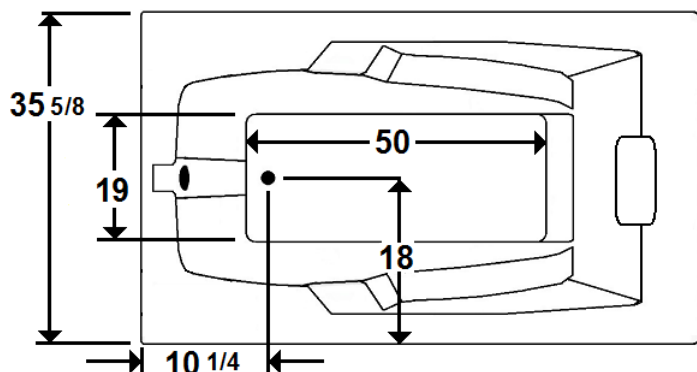

MERCER III

72" x 36" Drop-In Acrylic Whirlpool

Model Number
3672MW064
Drop-In Whirlpool in White

Features

- Color-matched jet trim & Pillow included
- 10 Self draining, adjustable hydrotherapy jets
- 3-Speed control for the 13 Amp pump
- Constructed of high-gloss durable acrylic
- Pre-leveled base for easy installation
- Radiant Heat & Inline Heater available
- Mood lights & Music system available
- Silent Pump upgrade available
- Can be installed as an undermount
- Made in the USA

All dimensions are +/- 1/2" and subject to change without notice
Confirm specifications before installation

Standard (S) Pump Location and
Alternate (A-1 & A-2) Pump locations.

Technical Information

- Cut-Out Dimensions: 69 5/8" x 33 5/8"
- Weight: 145 lbs.
- Water Depth to Overflow: 15"
- Water Operating Level: 51 gal.
- Water Capacity: 71 gal.
- Sump Dimension: 50" x 19"