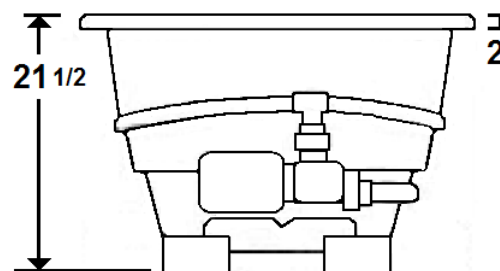

MERCER III

72" x 36" Drop-In Acrylic Whirlpool

Model Number
3672MW064
Drop-In Whirlpool in White

Features

- Color-matched jet trim & Pillow included
- 10 Self draining, adjustable hydrotherapy jets
- 3-Speed control for the 13 Amp pump
- Constructed of high-gloss durable acrylic
- Pre-leveled base for easy installation
- Radiant Heat & Inline Heater available
- Mood lights & Music system available
- Silent Pump upgrade available
- Can be installed as an undermount
- Made in the USA

All dimensions are +/- 1/2" and subject to change without notice
Confirm specifications before installation

Standard (S) Pump Location and
Alternate (A-1 & A-2) Pump locations.

Technical Information

- Cut-Out Dimensions: 69 5/8" x 33 5/8"
- Weight: 145 lbs.
- Water Depth to Overflow: 15"
- Water Operating Level: 51 gal.
- Water Capacity: 71 gal.
- Sump Dimension: 50" x 19"