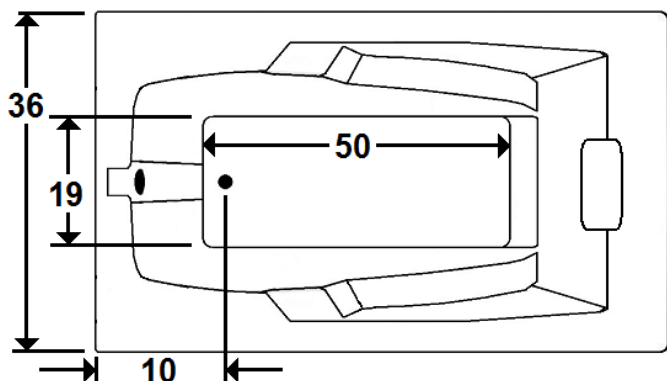

All dimensions are +/- 1/2" and subject to change without notice
Confirm specifications before installation