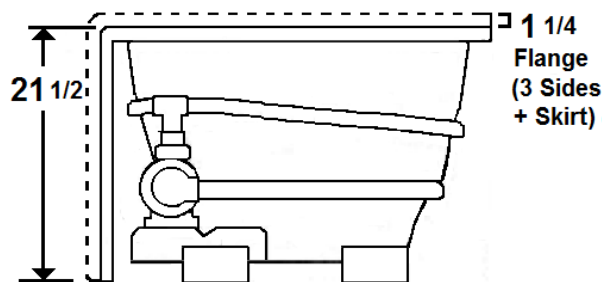

All dimensions are +/- 1/2" and subject to change without notice
Confirm specifications before installation