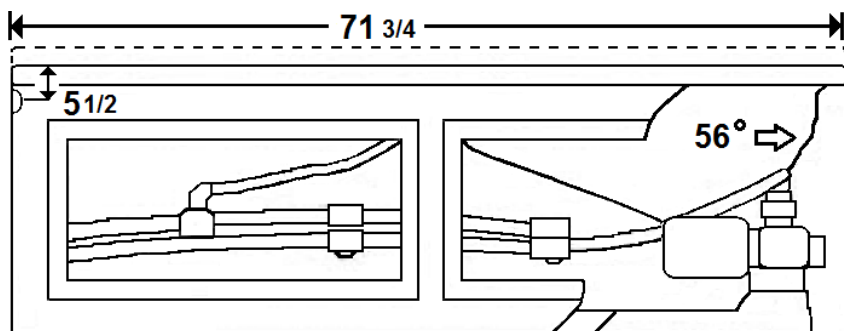

All dimensions are +/- 1/2" and subject to change without notice
Confirm specifications before installation