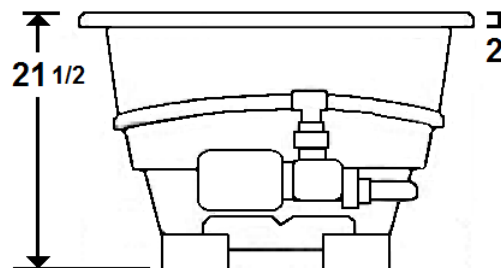

MERCER VII

66" x 36" Drop-In Acrylic Whirlpool

Model Number
3666MW064
Drop-In Whirlpool in White

Features

- Color-matched jet trim & Pillow included
- 10 Self draining, adjustable hydrotherapy jets
- 3-Speed control for the 13 Amp pump
- Constructed of high-gloss durable acrylic
- Pre-leveled base for easy installation
- Radiant Heat & Inline Heater available
- Mood lights & Music system available
- Silent Pump upgrade available
- Can be installed as an undermount
- Made in the USA

All dimensions are +/- 1/2" and subject to change without notice
Confirm specifications before installation

Standard (S) Pump Location and
Alternate (A-1 & A-2) Pump locations.

Technical Information

- Cut-Out Dimensions: 63 3/4" x 33 5/8"
- Weight: 140 lbs.
- Water Depth to Overflow: 14"
- Water Operating Level: 64 gal.
- Water Capacity: 47 gal.
- Sump Dimension: 44" x 19"