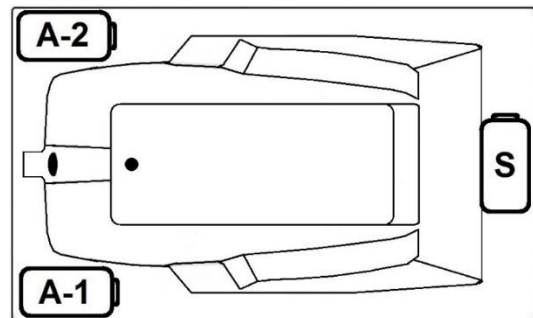

MERCER VII

66" x 36" Drop-In Acrylic Whirlpool

Model Number
3666MW064
Drop-In Whirlpool in White

Features

- Color-matched jet trim & Pillow included
- 10 Self draining, adjustable hydrotherapy jets
- 3-Speed control for the 13 Amp pump
- Constructed of high-gloss durable acrylic
- Pre-leveled base for easy installation
- Radiant Heat & Inline Heater available
- Mood lights & Music system available
- Silent Pump upgrade available
- Can be installed as an undermount
- Made in the USA

All dimensions are +/- 1/2" and subject to change without notice
Confirm specifications before installation

Standard (S) Pump Location and
Alternate (A-1 & A-2) Pump locations.

Technical Information

- Cut-Out Dimensions: 63 3/4" x 33 5/8"
- Weight: 140 lbs.
- Water Depth to Overflow: 14"
- Water Operating Level: 64 gal.
- Water Capacity: 47 gal.
- Sump Dimension: 44" x 19"