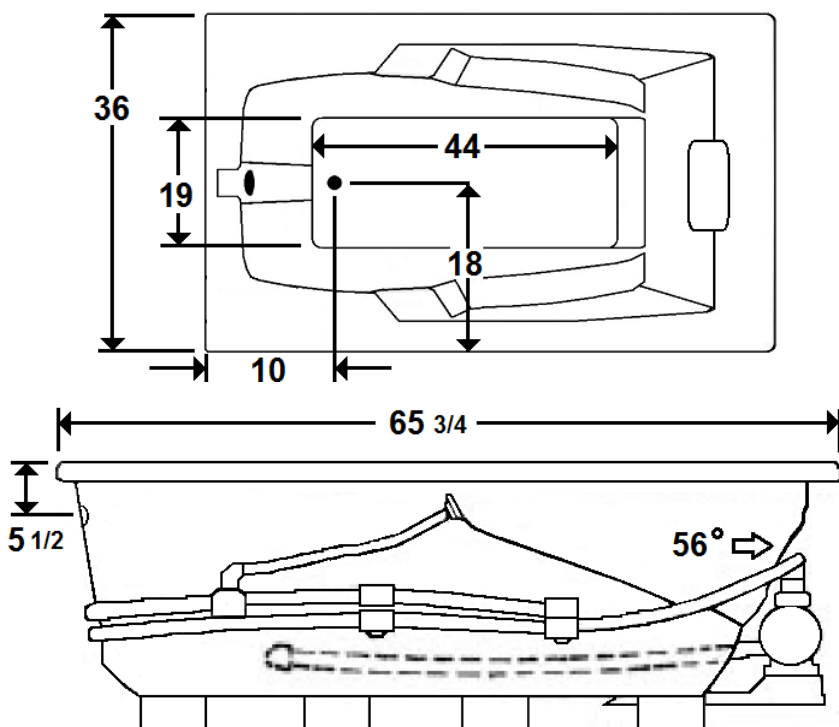

MERCER VII

66" x 36" Drop-In Acrylic Whirlpool

Model Number
3666MW064
Drop-In Whirlpool in White

Features

- Color-matched jet trim & Pillow included
- 10 Self draining, adjustable hydrotherapy jets
- 3-Speed control for the 13 Amp pump
- Constructed of high-gloss durable acrylic
- Pre-leveled base for easy installation
- Radiant Heat & Inline Heater available
- Mood lights & Music system available
- Silent Pump upgrade available
- Can be installed as an undermount
- Made in the USA

All dimensions are +/- 1/2" and subject to change without notice
Confirm specifications before installation

Standard (S) Pump Location and
Alternate (A-1 & A-2) Pump locations.

Technical Information

- Cut-Out Dimensions: 63 3/4" x 33 5/8"
- Weight: 140 lbs.
- Water Depth to Overflow: 14"
- Water Operating Level: 64 gal.
- Water Capacity: 47 gal.
- Sump Dimension: 44" x 19"