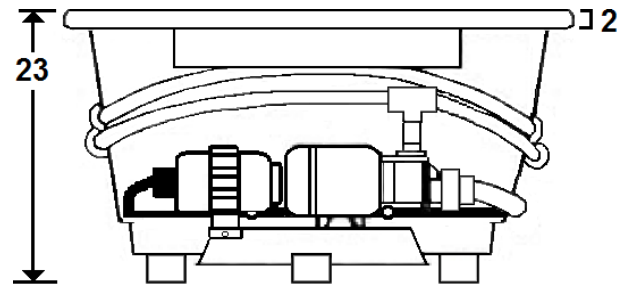

DELMONT I

60" x 42" Drop-In Acrylic Combo Bath

Model Number
4260DEWA064
Drop-In Combo Bath in White

Features

- Color-matched jet trim and air controls
- 10 adjustable hydrotherapy jets
- 24 high output lateral air injectors
- Pillows included
- Constructed of high-gloss durable acrylic
- 3-Speed control for the 13.5 Amp pump
- 12.0 Amp variable speed blower
- Inline heater available – LM300
- Mood light available – LM522
- Pre-leveled base for easy installation
- Made in the USA

All dimensions are +/- 1/2" and subject to change without notice
Confirm specifications before installation

Technical Information

- Cut-Out Dimensions: 57 5/8" x 39 3/4"
- Weight: 205 lbs.
- Water Depth to Overflow: 16 1/2"
- Water Operating Level: 55 gal.
- Water Capacity: 93 gal.
- Sump Dimension: 43" x 27"

Electrical Requirements.

- Standard Pump: 13.5 Amps
- Standard Blower: 12 Amps
- (Optional) LM300 Heater: 12 Amps
- (Optional) LM509 Back Massage: 5 Amps
- Dedicated GFCI's required for each option