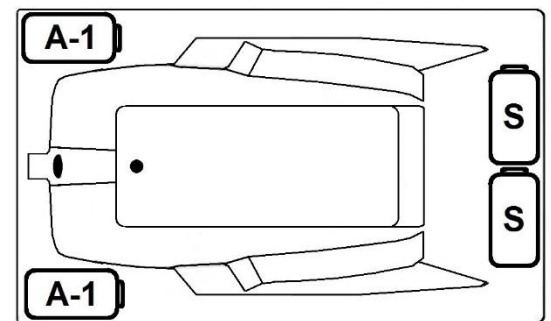

MERCER II

60" x 36" Drop-In Acrylic Combo Bath

Model Number
3660MWA064
Drop-In Combo Bath in White

Features

- Color-matched jet trim and air controls
- 10 adjustable hydrotherapy jets
- 24 high output lateral air jets
- Constructed of high-gloss durable acrylic
- 3-Speed control for the 9 Amp pump
- 12.0 Amp variable speed blower
- Radiant Heat & Inline Heater Available
- Mood light & Music system available
- Pre-leveled base for easy installation
- Can be installed as an undermount
- Made in the USA

All dimensions are +/- 1/2" and subject to change without notice
Confirm specifications before installation

Standard (S) Pump Location and the Alternate (A-1) Pump location.

Technical Information

- Cut-Out Dimensions: 57 7/8" x 33 7/8"
- Weight: 170 lbs.
- Water Depth to Overflow: 15"
- Water Operating Level: 44 gal.
- Water Capacity: 58 gal.
- Sump Dimension: 37" x 19"