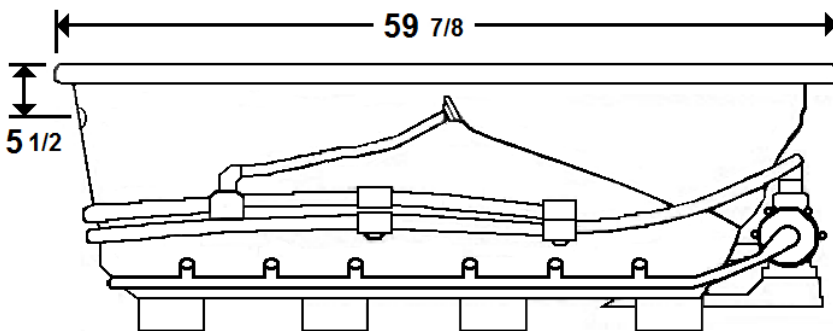

MERCER II

60" x 36" Drop-In Acrylic Combo Bath

Model Number
3660MWA064
Drop-In Combo Bath in White

Features

- Color-matched jet trim and air controls
- 10 adjustable hydrotherapy jets
- 24 high output lateral air jets
- Constructed of high-gloss durable acrylic
- 3-Speed control for the 9 Amp pump
- 12.0 Amp variable speed blower
- Radiant Heat & Inline Heater Available
- Mood light & Music system available
- Pre-leveled base for easy installation
- Can be installed as an undermount
- Made in the USA

All dimensions are +/- 1/2" and subject to change without notice
Confirm specifications before installation

Standard (S) Pump Location and the Alternate (A-1) Pump location.

Technical Information

- Cut-Out Dimensions: 57 7/8" x 33 7/8"
- Weight: 170 lbs.
- Water Depth to Overflow: 15"
- Water Operating Level: 44 gal.
- Water Capacity: 58 gal.
- Sump Dimension: 37" x 19"