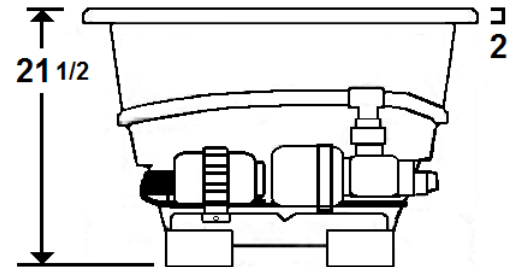

MERCER II

60" x 36" Drop-In Acrylic Combo Bath

Model Number
3660MWA064
Drop-In Combo Bath in White

Features

- Color-matched jet trim and air controls
- 10 adjustable hydrotherapy jets
- 24 high output lateral air jets
- Constructed of high-gloss durable acrylic
- 3-Speed control for the 9 Amp pump
- 12.0 Amp variable speed blower
- Radiant Heat & Inline Heater Available
- Mood light & Music system available
- Pre-leveled base for easy installation
- Can be installed as an undermount
- Made in the USA

All dimensions are +/- 1/2" and subject to change without notice
Confirm specifications before installation

Standard (S) Pump Location and the Alternate (A-1) Pump location.

Technical Information

- Cut-Out Dimensions: 57 7/8" x 33 7/8"
- Weight: 170 lbs.
- Water Depth to Overflow: 15"
- Water Operating Level: 44 gal.
- Water Capacity: 58 gal.
- Sump Dimension: 37" x 19"