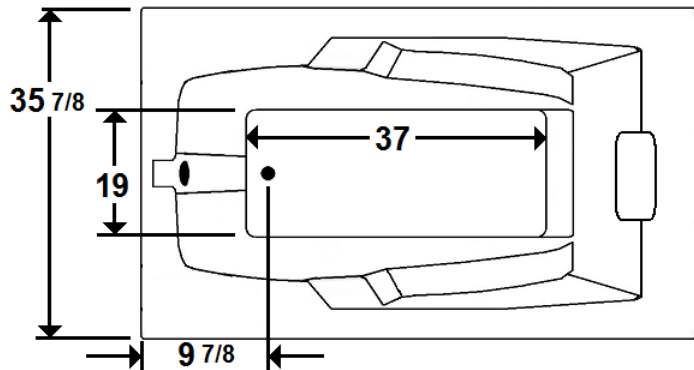

MERCER II

60" x 36" Drop-In Acrylic Combo Bath

Model Number
3660MWA064
Drop-In Combo Bath in White

Features

- Color-matched jet trim and air controls
- 10 adjustable hydrotherapy jets
- 24 high output lateral air jets
- Constructed of high-gloss durable acrylic
- 3-Speed control for the 9 Amp pump
- 12.0 Amp variable speed blower
- Radiant Heat & Inline Heater Available
- Mood light & Music system available
- Pre-leveled base for easy installation
- Can be installed as an undermount
- Made in the USA

All dimensions are +/- 1/2" and subject to change without notice
Confirm specifications before installation

Standard (S) Pump Location and the Alternate (A-1) Pump location.

Technical Information

- Cut-Out Dimensions: 57 7/8" x 33 7/8"
- Weight: 170 lbs.
- Water Depth to Overflow: 15"
- Water Operating Level: 44 gal.
- Water Capacity: 58 gal.
- Sump Dimension: 37" x 19"