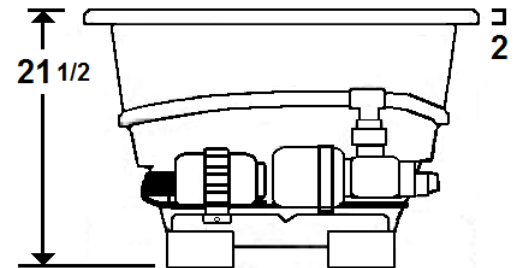

MERCER III

72" x 36" Drop-In Acrylic Combo Bath

Model Number
3672MWA064
Drop-In Combo Bath in White

Features

- Color-matched jet trim and air controls
- 10 adjustable hydrotherapy jets
- 28 high output lateral air jets
- Constructed of high-gloss durable acrylic
- 3-Speed control for the 13.5 Amp pump
- 12.0 Amp variable speed blower
- Radiant Heat & Inline Heater Available
- Mood light & Music system available
- Pre-leveled base for easy installation
- Can be installed as an undermount
- Made in the USA

All dimensions are +/- 1/2" and subject to change without notice
Confirm specifications before installation

Standard (S) Pump Location and the Alternate (A-1) Pump location.

Technical Information

- Cut-Out Dimensions: 69 5/8" x 33 5/8"
- Weight: 190 lbs.
- Water Depth to Overflow: 15"
- Water Operating Level: 51 gal.
- Water Capacity: 71 gal.
- Sump Dimension: 50" x 19"