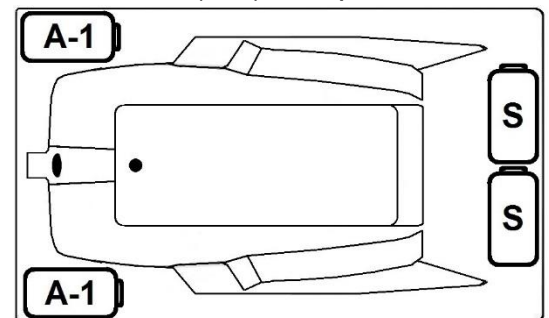

MERCER III

72" x 36" Drop-In Acrylic Combo Bath

Model Number
3672MWA064
Drop-In Combo Bath in White

Features

- Color-matched jet trim and air controls
- 10 adjustable hydrotherapy jets
- 28 high output lateral air jets
- Constructed of high-gloss durable acrylic
- 3-Speed control for the 13.5 Amp pump
- 12.0 Amp variable speed blower
- Radiant Heat & Inline Heater Available
- Mood light & Music system available
- Pre-leveled base for easy installation
- Can be installed as an undermount
- Made in the USA

All dimensions are +/- 1/2" and subject to change without notice
Confirm specifications before installation

Standard (S) Pump Location and the Alternate (A-1) Pump location.

Technical Information

- Cut-Out Dimensions: 69 5/8" x 33 5/8"
- Weight: 190 lbs.
- Water Depth to Overflow: 15"
- Water Operating Level: 51 gal.
- Water Capacity: 71 gal.
- Sump Dimension: 50" x 19"