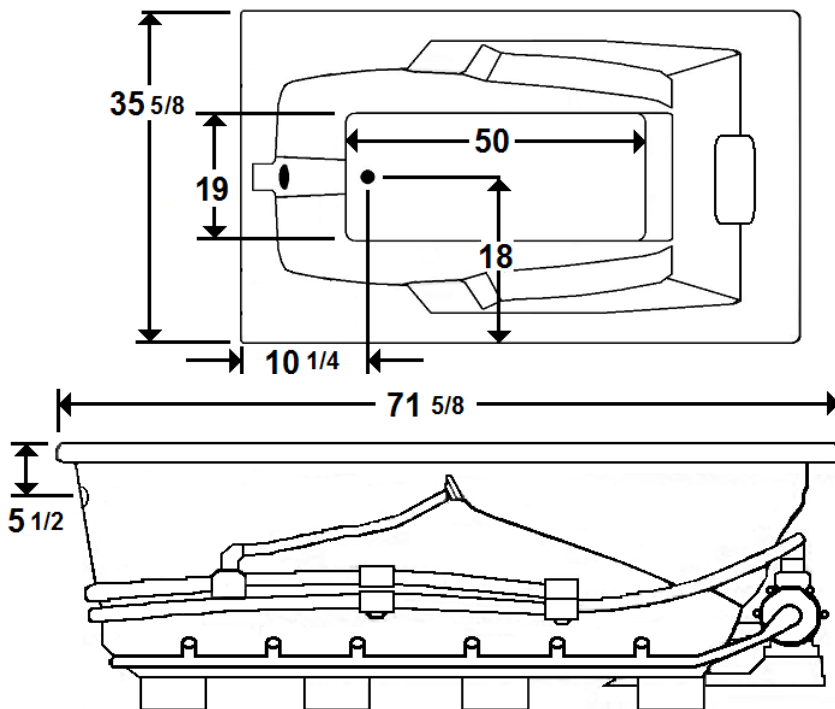

MERCER III

72" x 36" Drop-In Acrylic Combo Bath

Model Number
3672MWA064
Drop-In Combo Bath in White

Features

- Color-matched jet trim and air controls
- 10 adjustable hydrotherapy jets
- 28 high output lateral air jets
- Constructed of high-gloss durable acrylic
- 3-Speed control for the 13.5 Amp pump
- 12.0 Amp variable speed blower
- Radiant Heat & Inline Heater Available
- Mood light & Music system available
- Pre-leveled base for easy installation
- Can be installed as an undermount
- Made in the USA

All dimensions are +/- 1/2" and subject to change without notice
Confirm specifications before installation

Standard (S) Pump Location and the Alternate (A-1) Pump location.

Technical Information

- Cut-Out Dimensions: 69 5/8" x 33 5/8"
- Weight: 190 lbs.
- Water Depth to Overflow: 15"
- Water Operating Level: 51 gal.
- Water Capacity: 71 gal.
- Sump Dimension: 50" x 19"