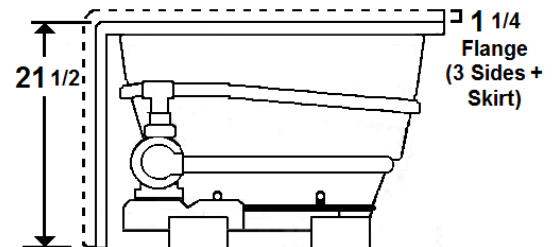

MERCER V

60" x 36" Skirted Acrylic Combo Bath

Model Number
3660MWASR064
 Right Hand Drain Combo Bath in White
3660MWASL064
 Left Hand Drain Combo Bath in White

Features

- Color-matched jet trim and air controls
- 10 adjustable hydrotherapy jets
- 24 high output lateral air jets
- Constructed of high-gloss durable acrylic
- 3-Speed control for the 9 Amp pump
- 12.0 Amp variable speed blower
- Radiant Heat & Inline Heater Available
- Mood light & Music system available
- Pre-leveled base for easy installation
- Made in the USA

All dimensions are +/- 3/8" and subject to change without notice
Confirm specifications before installation

Standard (S) & Alternate (A-1)
Pump locations.

Technical Information

- Weight: 190 lbs.
- Water Depth to Overflow: 15 1/4"
- Water Operating Level: 44 gal.
- Water Capacity: 58 gal.
- Sump Dimension: 37" x 19"