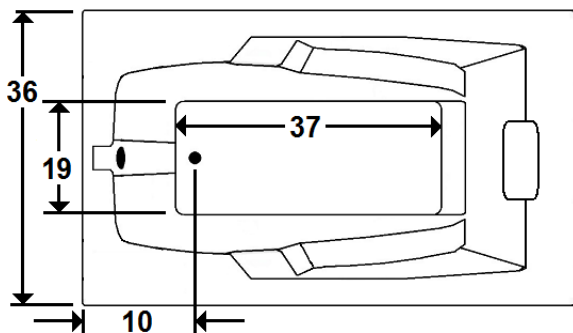

MERCER V

60" x 36" Skirted Acrylic Combo Bath

Model Number
3660MWASR064
 Right Hand Drain Combo Bath in White
3660MWASL064
 Left Hand Drain Combo Bath in White

Features

- Color-matched jet trim and air controls
- 10 adjustable hydrotherapy jets
- 24 high output lateral air jets
- Constructed of high-gloss durable acrylic
- 3-Speed control for the 9 Amp pump
- 12.0 Amp variable speed blower
- Radiant Heat & Inline Heater Available
- Mood light & Music system available
- Pre-leveled base for easy installation
- Made in the USA

All dimensions are +/- 3/8" and subject to change without notice
Confirm specifications before installation

Standard (S) & Alternate (A-1)
Pump locations.

Technical Information

- Weight: 190 lbs.
- Water Depth to Overflow: 15 1/4"
- Water Operating Level: 44 gal.
- Water Capacity: 58 gal.
- Sump Dimension: 37" x 19"