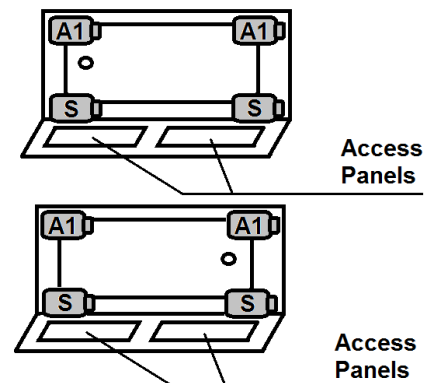

MERCER V

60" x 36" Skirted Acrylic Combo Bath

Model Number
3660MWASR064
 Right Hand Drain Combo Bath in White
3660MWASL064
 Left Hand Drain Combo Bath in White

Features

- Color-matched jet trim and air controls
- 10 adjustable hydrotherapy jets
- 24 high output lateral air jets
- Constructed of high-gloss durable acrylic
- 3-Speed control for the 9 Amp pump
- 12.0 Amp variable speed blower
- Radiant Heat & Inline Heater Available
- Mood light & Music system available
- Pre-leveled base for easy installation
- Made in the USA

All dimensions are +/- 3/8" and subject to change without notice
Confirm specifications before installation

Standard (S) & Alternate (A-1)
Pump locations.

Technical Information

- Weight: 190 lbs.
- Water Depth to Overflow: 15 1/4"
- Water Operating Level: 44 gal.
- Water Capacity: 58 gal.
- Sump Dimension: 37" x 19"