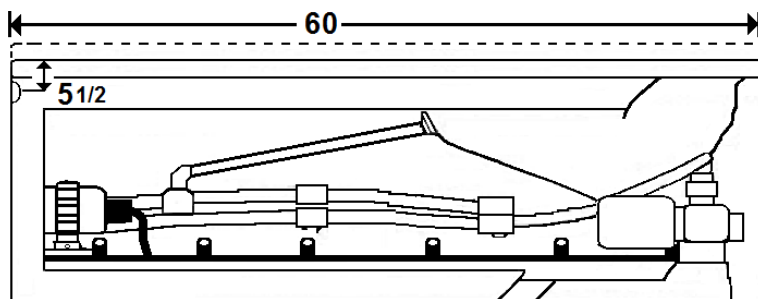

MERCER V

60" x 36" Skirted Acrylic Combo Bath

Model Number
3660MWASR064
 Right Hand Drain Combo Bath in White
3660MWASL064
 Left Hand Drain Combo Bath in White

Features

- Color-matched jet trim and air controls
- 10 adjustable hydrotherapy jets
- 24 high output lateral air jets
- Constructed of high-gloss durable acrylic
- 3-Speed control for the 9 Amp pump
- 12.0 Amp variable speed blower
- Radiant Heat & Inline Heater Available
- Mood light & Music system available
- Pre-leveled base for easy installation
- Made in the USA

All dimensions are +/- 3/8" and subject to change without notice
Confirm specifications before installation

Standard (S) & Alternate (A-1)
Pump locations.

Technical Information

- Weight: 190 lbs.
- Water Depth to Overflow: 15 1/4"
- Water Operating Level: 44 gal.
- Water Capacity: 58 gal.
- Sump Dimension: 37" x 19"