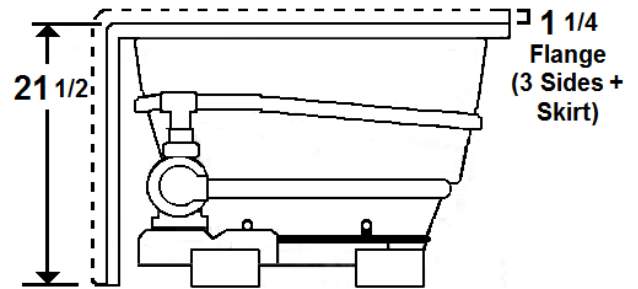

## 72" x 36" Skirted Acrylic Combo Bath

Model Number  
**3672MWASR064**  
 Right Hand Drain Combo Bath in White  
**3672MWASL064**  
 Left Hand Drain Combo Bath in White

**\*All dimensions are +/- 1/2" and subject to change without notice\***  
**Confirm specifications before installation**

**Standard (S) Pump Locations and Alternate (A-1) Pump locations.**