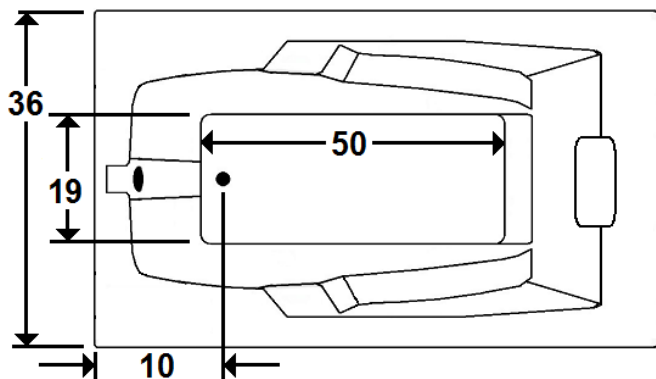

MERCER VI

72" x 36" Skirted Acrylic Combo Bath

Model Number
3672MWASR064
Right Hand Drain Combo Bath in White
3672MWASL064
Left Hand Drain Combo Bath in White

Features

- Color-matched jet trim and air controls
- 10 adjustable hydrotherapy jets
- 28 high output lateral air injectors
- Constructed of high-gloss durable acrylic
- 3-Speed control for the 13.5 Amp pump
- 12.0 Amp variable speed blower
- Radiant Heat & Inline Heater Available
- Mood light & Music system available
- Pre-leveled base for easy installation
- Made in the USA

All dimensions are +/- 1/2" and subject to change without notice
Confirm specifications before installation

Standard (S) Pump Locations and Alternate (A-1) Pump locations.

Technical Information

- Weight: 175 lbs.
- Water Depth to Overflow: 15 1/4"
- Water Operating Level: 51 gal.
- Water Capacity: 71 gal.
- Sump Dimension: 50" x 19"

Electrical Requirements.

- Standard Pump: 13.5 Amps
- Standard Blower: 12 Amps
- (Optional) LM300 Heater: 12 Amps
- (Optional) LM509 Back Massage: 5 Amps
- Dedicated GFCI's required for each option