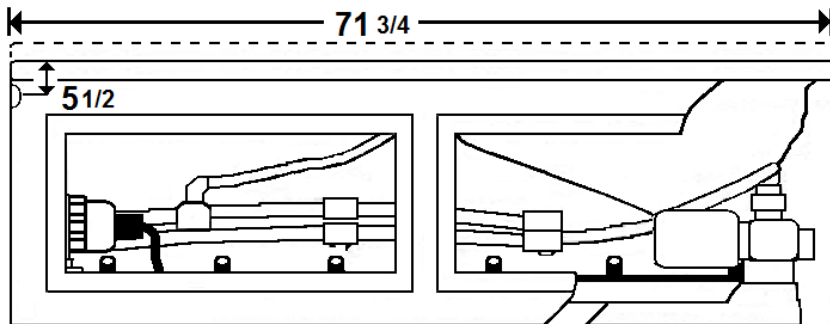

## 72" x 36" Skirted Acrylic Combo Bath

Model Number  
**3672MWASR064**  
 Right Hand Drain Combo Bath in White  
**3672MWASL064**  
 Left Hand Drain Combo Bath in White

**\*All dimensions are +/- 1/2" and subject to change without notice\***  
**Confirm specifications before installation**

**Standard (S) Pump Locations and Alternate (A-1) Pump locations.**