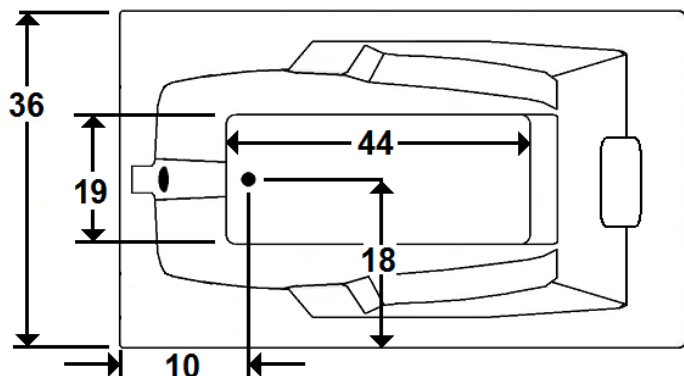

MERCER VII

66" x 36" Drop-In Acrylic Combo Bath

Model Number
3666MWA064
Drop-In Combo Bath in White

Features

- Color-matched jet trim and air controls
- 10 adjustable hydrotherapy jets
- 24 high output lateral air injectors
- Constructed of high-gloss durable acrylic
- 3-Speed control for the 13.5 Amp pump
- 12.0 Amp variable speed blower
- Radiant Heat & Inline Heater Available
- Mood light & Music system available
- Pre-leveled base for easy installation
- Can be installed as an undermount
- Made in the USA

All dimensions are +/- 1/2" and subject to change without notice
Confirm specification before installation

Standard (S) Pump Location and the Alternate (A-1) Pump location.

Technical Information

- Cut-Out Dimensions: 63 3/4" x 34"
- Weight: 190 lbs.
- Water Depth to Overflow: 14"
- Water Operating Level: 47 gal.
- Water Capacity: 64 gal.
- Sump Dimension: 44" x 19"