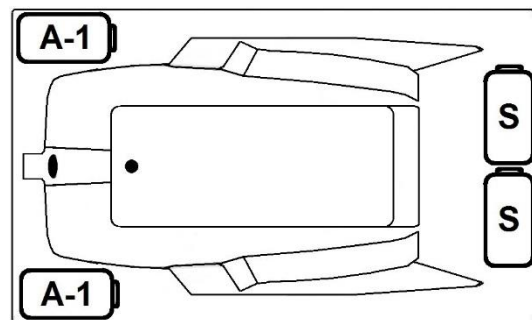

MERCER VII

66" x 36" Drop-In Acrylic Combo Bath

Model Number
3666MWA064
Drop-In Combo Bath in White

Features

- Color-matched jet trim and air controls
- 10 adjustable hydrotherapy jets
- 24 high output lateral air injectors
- Constructed of high-gloss durable acrylic
- 3-Speed control for the 13.5 Amp pump
- 12.0 Amp variable speed blower
- Radiant Heat & Inline Heater Available
- Mood light & Music system available
- Pre-leveled base for easy installation
- Can be installed as an undermount
- Made in the USA

All dimensions are +/- 1/2" and subject to change without notice
Confirm specification before installation

Standard (S) Pump Location and the Alternate (A-1) Pump location.

Technical Information

- Cut-Out Dimensions: 63 3/4" x 34"
- Weight: 190 lbs.
- Water Depth to Overflow: 14"
- Water Operating Level: 47 gal.
- Water Capacity: 64 gal.
- Sump Dimension: 44" x 19"