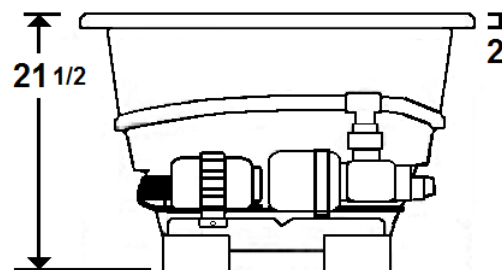

MERCER VII

66" x 36" Drop-In Acrylic Combo Bath

Model Number
3666MWA064
Drop-In Combo Bath in White

Features

- Color-matched jet trim and air controls
- 10 adjustable hydrotherapy jets
- 24 high output lateral air injectors
- Constructed of high-gloss durable acrylic
- 3-Speed control for the 13.5 Amp pump
- 12.0 Amp variable speed blower
- Radiant Heat & Inline Heater Available
- Mood light & Music system available
- Pre-leveled base for easy installation
- Can be installed as an undermount
- Made in the USA

All dimensions are +/- 1/2" and subject to change without notice
Confirm specification before installation

Standard (S) Pump Location and the Alternate (A-1) Pump location.

Technical Information

- Cut-Out Dimensions: 63 3/4" x 34"
- Weight: 190 lbs.
- Water Depth to Overflow: 14"
- Water Operating Level: 47 gal.
- Water Capacity: 64 gal.
- Sump Dimension: 44" x 19"