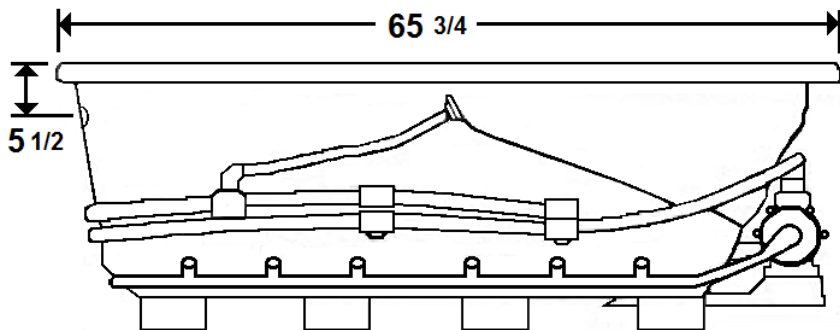

MERCER VII

66" x 36" Drop-In Acrylic Combo Bath

Model Number
3666MWA064
Drop-In Combo Bath in White

Features

- Color-matched jet trim and air controls
- 10 adjustable hydrotherapy jets
- 24 high output lateral air injectors
- Constructed of high-gloss durable acrylic
- 3-Speed control for the 13.5 Amp pump
- 12.0 Amp variable speed blower
- Radiant Heat & Inline Heater Available
- Mood light & Music system available
- Pre-leveled base for easy installation
- Can be installed as an undermount
- Made in the USA

All dimensions are +/- 1/2" and subject to change without notice
Confirm specification before installation

Standard (S) Pump Location and the Alternate (A-1) Pump location.

Technical Information

- Cut-Out Dimensions: 63 3/4" x 34"
- Weight: 190 lbs.
- Water Depth to Overflow: 14"
- Water Operating Level: 47 gal.
- Water Capacity: 64 gal.
- Sump Dimension: 44" x 19"