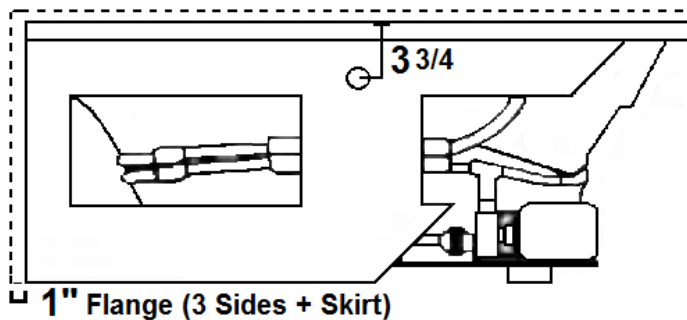

ALCOVE PLUS

60" x 42" Skirted Acrylic Whirlpool

Model Number
4260APW064
Center Drain Whirlpool in White

Features

- Color-matched jet trim & Pillows included
- 10 Self draining, adjustable hydrotherapy jets
- 3-Speed control for the 13 Amp pump
- Constructed of high-gloss durable acrylic
- Pre-leveled base for easy installation
- Radiant Heat & Inline Heater available
- Mood lights & Music system available
- Silent Pump upgrade available
- Made in the USA

All dimensions are +/- 1/2" and subject to change without notice
Confirm specification before installation

Standard (S) Pump Location and
Alternate (A-1) Pump location.

Technical Information

- Weight: 180 lbs.
- Water Depth to Overflow: 16 1/2"
- Water Operating Level: 55 gal.
- Water Capacity: 98 gal.
- Sump Dimension: 36" x 26"