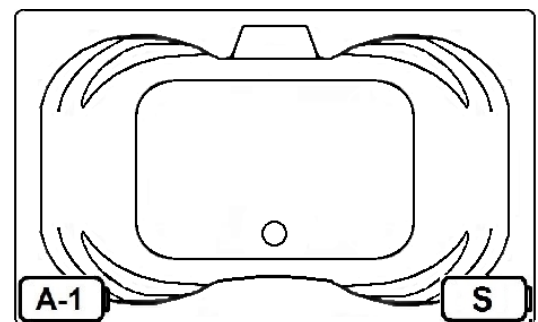

ALCOVE PLUS

60" x 42" Skirted Acrylic Whirlpool

Model Number
4260APW064
Center Drain Whirlpool in White

Features

- Color-matched jet trim & Pillows included
- 10 Self draining, adjustable hydrotherapy jets
- 3-Speed control for the 13 Amp pump
- Constructed of high-gloss durable acrylic
- Pre-leveled base for easy installation
- Radiant Heat & Inline Heater available
- Mood lights & Music system available
- Silent Pump upgrade available
- Made in the USA

All dimensions are +/- 1/2" and subject to change without notice
Confirm specification before installation

Standard (S) Pump Location and
Alternate (A-1) Pump location.

Technical Information

- Weight: 180 lbs.
- Water Depth to Overflow: 16 1/2"
- Water Operating Level: 55 gal.
- Water Capacity: 98 gal.
- Sump Dimension: 36" x 26"