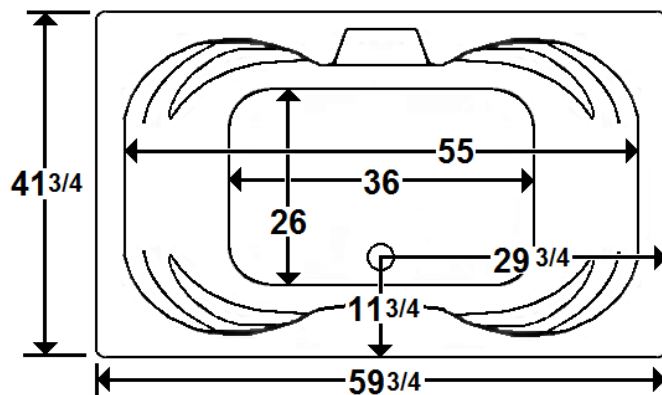

ALCOVE PLUS

60" x 42" Skirted Acrylic Whirlpool

Model Number
4260APW064
Center Drain Whirlpool in White

Features

- Color-matched jet trim & Pillows included
- 10 Self draining, adjustable hydrotherapy jets
- 3-Speed control for the 13 Amp pump
- Constructed of high-gloss durable acrylic
- Pre-leveled base for easy installation
- Radiant Heat & Inline Heater available
- Mood lights & Music system available
- Silent Pump upgrade available
- Made in the USA

All dimensions are +/- 1/2" and subject to change without notice
Confirm specification before installation

Standard (S) Pump Location and
Alternate (A-1) Pump location.

Technical Information

- Weight: 180 lbs.
- Water Depth to Overflow: 16 1/2"
- Water Operating Level: 55 gal.
- Water Capacity: 98 gal.
- Sump Dimension: 36" x 26"