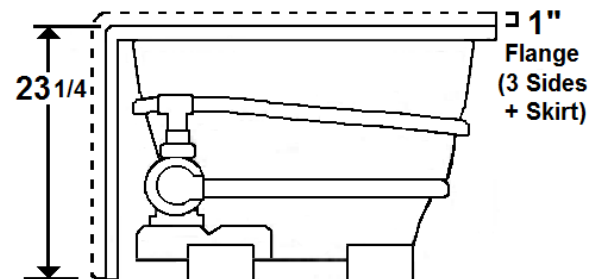

ALCOVE PLUS

60" x 42" Skirted Acrylic Whirlpool

Model Number
4260APW064
Center Drain Whirlpool in White

Features

- Color-matched jet trim & Pillows included
- 10 Self draining, adjustable hydrotherapy jets
- 3-Speed control for the 13 Amp pump
- Constructed of high-gloss durable acrylic
- Pre-leveled base for easy installation
- Radiant Heat & Inline Heater available
- Mood lights & Music system available
- Silent Pump upgrade available
- Made in the USA

All dimensions are +/- 1/2" and subject to change without notice
Confirm specification before installation

Standard (S) Pump Location and
Alternate (A-1) Pump location.

Technical Information

- Weight: 180 lbs.
- Water Depth to Overflow: 16 1/2"
- Water Operating Level: 55 gal.
- Water Capacity: 98 gal.
- Sump Dimension: 36" x 26"