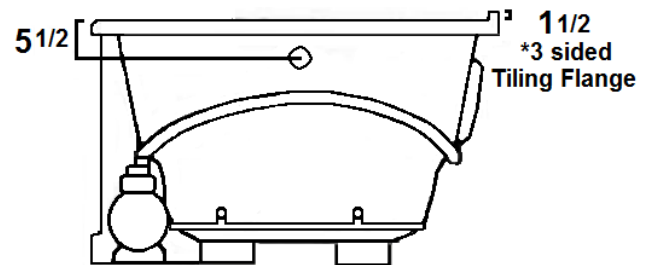

HOURGLASS I PLUS

60" x 42" Skirted
Acrylic Combo Bath

Model Number

4260HPWASR064

Right Hand Drain Combo Bath in White

4260HPWASL064

Left Hand Drain Combo Bath in White

Features

- Color-matched jet trim and air controls
- 10 adjustable hydrotherapy jets
- 24 high output lateral air injectors
- Pillows included
- Constructed of high-gloss durable acrylic
- 3-Speed control for the 13.5 Amp pump
- 12.0 Amp variable speed blower
- Inline heater available – LM300
- Mood light available – LM522
- Pre-leveled base for easy installation
- Made in the USA

All dimensions are +/- 1/2" and subject to change without notice
Confirm specifications before installation

Standard (S) Pump Locations and Alternate (A-1) Pump locations.

Technical Information

- Weight: 205 lbs.
- Water Depth to Overflow: 17 1/2"
- Water Operating Level: 42 gal.
- Water Capacity: 89 gal.
- Sump Dimension: 43" x 27"

Electrical Requirements.

- Standard Pump: 13.5 Amps
- Standard Blower: 12 Amps
- (Optional) LM300 Heater: 12 Amps
- (Optional) LM509 Back Massage: 5 Amps
- Dedicated GFCI's required for each option