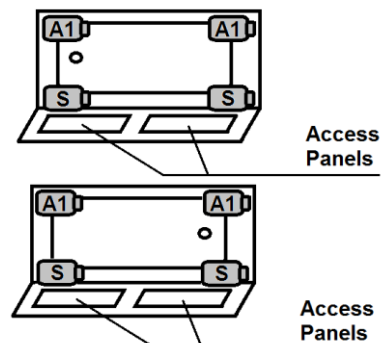

## Features

- Color-matched jet trim and air controls
- 10 adjustable hydrotherapy jets
- 24 high output lateral air injectors
- Pillows included
- Constructed of high-gloss durable acrylic
- 3-Speed control for the 13.5 Amp pump
- 12.0 Amp variable speed blower
- Inline heater available – LM300
- Mood light available – LM522
- Pre-leveled base for easy installation
- Made in the USA

**\*All dimensions are +/- 1/2" and subject to change without notice\***  
**Confirm specifications before installation**

Standard (S) Pump Locations and Alternate (A-1) Pump locations.