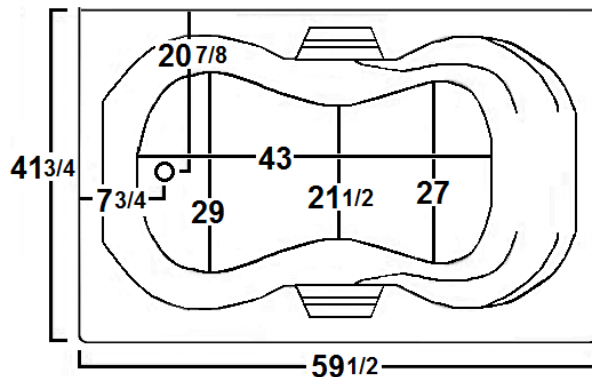

# HOURGLASS I PLUS

60" x 42" Skirted  
Acrylic Combo Bath

Model Number

**4260HPWASR064**

Right Hand Drain Combo Bath in White

**4260HPWASL064**

Left Hand Drain Combo Bath in White

## Features

- Color-matched jet trim and air controls
- 10 adjustable hydrotherapy jets
- 24 high output lateral air injectors
- Pillows included
- Constructed of high-gloss durable acrylic
- 3-Speed control for the 13.5 Amp pump
- 12.0 Amp variable speed blower
- Inline heater available – LM300
- Mood light available – LM522
- Pre-leveled base for easy installation
- Made in the USA

**\*All dimensions are +/- 1/2" and subject to change without notice\***  
**Confirm specifications before installation**

Standard (S) Pump Locations and Alternate (A-1) Pump locations.

## Technical Information

- Weight: 205 lbs.
- Water Depth to Overflow: 17 1/2"
- Water Operating Level: 42 gal.
- Water Capacity: 89 gal.
- Sump Dimension: 43" x 27"