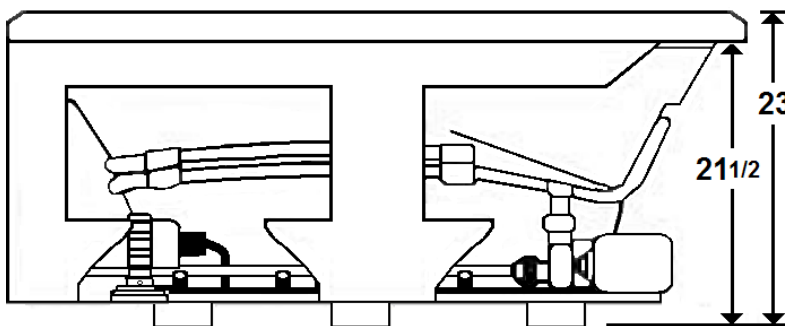

HOURGLASS I PLUS

60" x 42" Skirted
Acrylic Combo Bath

Model Number

4260HPWASR064

Right Hand Drain Combo Bath in White

4260HPWASL064

Left Hand Drain Combo Bath in White

Features

- Color-matched jet trim and air controls
- 10 adjustable hydrotherapy jets
- 24 high output lateral air injectors
- Pillows included
- Constructed of high-gloss durable acrylic
- 3-Speed control for the 13.5 Amp pump
- 12.0 Amp variable speed blower
- Inline heater available – LM300
- Mood light available – LM522
- Pre-leveled base for easy installation
- Made in the USA

All dimensions are +/- 1/2" and subject to change without notice
Confirm specifications before installation

Standard (S) Pump Locations and Alternate (A-1) Pump locations.

Technical Information

- Weight: 205 lbs.
- Water Depth to Overflow: 17 1/2"
- Water Operating Level: 42 gal.
- Water Capacity: 89 gal.
- Sump Dimension: 43" x 27"

Electrical Requirements.

- Standard Pump: 13.5 Amps
- Standard Blower: 12 Amps
- (Optional) LM300 Heater: 12 Amps
- (Optional) LM509 Back Massage: 5 Amps
- Dedicated GFCI's required for each option