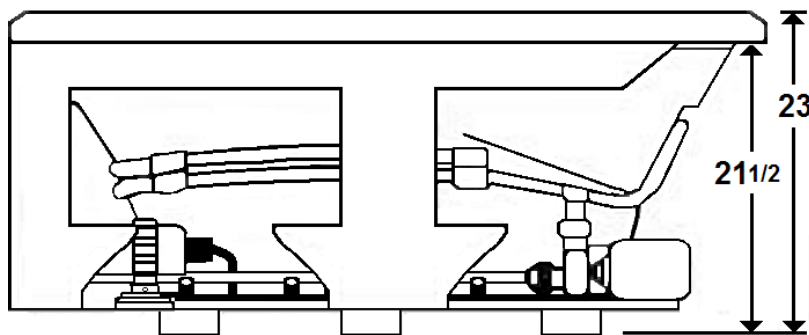

HOURGLASS II PLUS

72" x 42" Skirted Acrylic Combo Bath

Model Number

4272HPWASR064

Right Hand Drain Combo Bath in White

4272HPWASL064

Left Hand Drain Combo Bath in White

Features

- Color-matched jet trim and air controls
- 10 adjustable hydrotherapy jets
- 28 high output lateral air injectors
- Pillows included
- Constructed of high-gloss durable acrylic
- 3-Speed control for the 13.5 Amp pump
- 12.0 Amp variable speed blower
- Inline heater available – LM300
- Mood light available – LM522
- Pre-leveled base for easy installation
- Made in the USA

***All dimensions are +/- 1/2" and subject to change without notice*
Confirm specifications before installation**

Standard (S) Pump Location and Alternate (A-1 & A-2) Pump locations.

Technical Information

- Weight: 220 lbs.
- Water Depth to Overflow: 17"
- Water Operating Level: 52 gal.
- Water Capacity: 94 gal.
- Sump Dimension: 54" x 27"

Electrical Requirements.

- Standard Pump: 13.5 Amps
- (Optional) LM300 Heater: 12 Amps
- (Optional) LM509 Back Massage: 5 Amps
- Dedicated GFCI's required for each option.