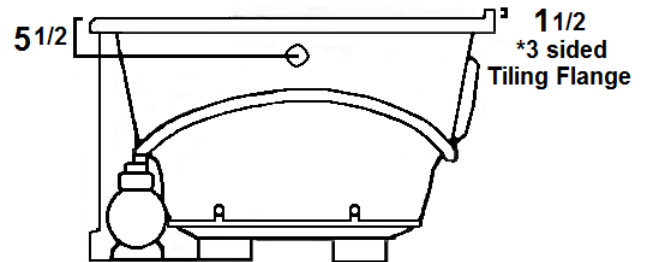

HOURGLASS II PLUS

72" x 42" Skirted Acrylic Combo Bath

Model Number

4272HPWASR064

Right Hand Drain Combo Bath in White

4272HPWASL064

Left Hand Drain Combo Bath in White

Features

- Color-matched jet trim and air controls
- 10 adjustable hydrotherapy jets
- 28 high output lateral air injectors
- Pillows included
- Constructed of high-gloss durable acrylic
- 3-Speed control for the 13.5 Amp pump
- 12.0 Amp variable speed blower
- Inline heater available – LM300
- Mood light available – LM522
- Pre-leveled base for easy installation
- Made in the USA

***All dimensions are +/- 1/2" and subject to change without notice*
Confirm specifications before installation**

Standard (S) Pump Location and Alternate (A-1 & A-2) Pump locations.

Technical Information

- Weight: 220 lbs.
- Water Depth to Overflow: 17"
- Water Operating Level: 52 gal.
- Water Capacity: 94 gal.
- Sump Dimension: 54" x 27"

Electrical Requirements.

- Standard Pump: 13.5 Amps
- (Optional) LM300 Heater: 12 Amps
- (Optional) LM509 Back Massage: 5 Amps
- Dedicated GFCI's required for each option.