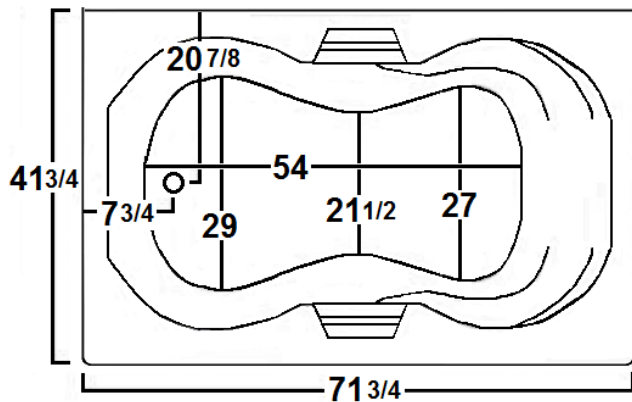

HOURGLASS II PLUS

72" x 42" Skirted Acrylic Combo Bath

Model Number

4272HPWASR064

Right Hand Drain Combo Bath in White

4272HPWASL064

Left Hand Drain Combo Bath in White

Features

- Color-matched jet trim and air controls
- 10 adjustable hydrotherapy jets
- 28 high output lateral air injectors
- Pillows included
- Constructed of high-gloss durable acrylic
- 3-Speed control for the 13.5 Amp pump
- 12.0 Amp variable speed blower
- Inline heater available – LM300
- Mood light available – LM522
- Pre-leveled base for easy installation
- Made in the USA

***All dimensions are +/- 1/2" and subject to change without notice*
Confirm specifications before installation**

Standard (S) Pump Location and Alternate (A-1 & A-2) Pump locations.

Technical Information

- Weight: 220 lbs.
- Water Depth to Overflow: 17"
- Water Operating Level: 52 gal.
- Water Capacity: 94 gal.
- Sump Dimension: 54" x 27"

Electrical Requirements.

- Standard Pump: 13.5 Amps
- (Optional) LM300 Heater: 12 Amps
- (Optional) LM509 Back Massage: 5 Amps
- Dedicated GFCI's required for each option.