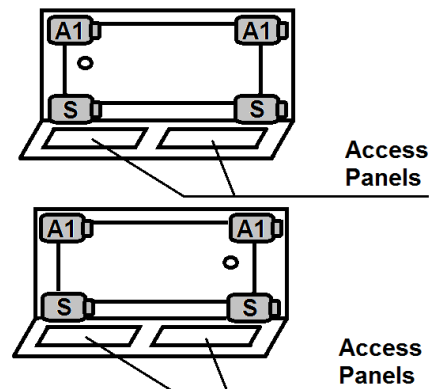

HOURGLASS II PLUS

72" x 42" Skirted Acrylic Combo Bath

Model Number

4272HPWASR064

Right Hand Drain Combo Bath in White

4272HPWASL064

Left Hand Drain Combo Bath in White

Features

- Color-matched jet trim and air controls
- 10 adjustable hydrotherapy jets
- 28 high output lateral air injectors
- Pillows included
- Constructed of high-gloss durable acrylic
- 3-Speed control for the 13.5 Amp pump
- 12.0 Amp variable speed blower
- Inline heater available – LM300
- Mood light available – LM522
- Pre-leveled base for easy installation
- Made in the USA

***All dimensions are +/- 1/2" and subject to change without notice*
Confirm specifications before installation**

Standard (S) Pump Location and Alternate (A-1 & A-2) Pump locations.

Technical Information