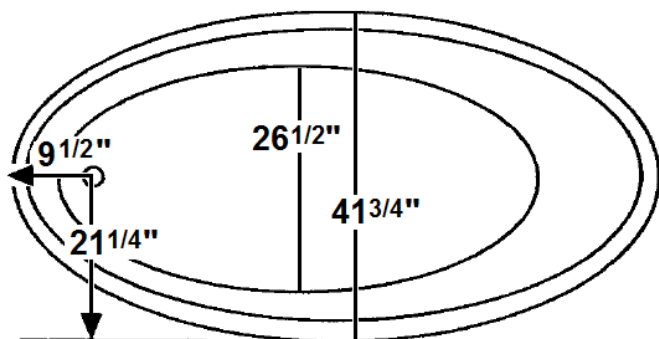

Laurel Mountain

LEAH

70" x 42" Drop-In Acrylic Whirlpool

Model Number
4270LW064
Drop-In Whirlpool in White

Features

- Color-matched jet trim & Pillow included
- 10 Self draining, adjustable hydrotherapy jets
- 3-Speed control for the 13 Amp pump
- Constructed of high-gloss durable acrylic
- Pre-leveled base for easy installation
- Radiant Heat & Inline Heater available
- Mood lights & Music system available
- Silent Pump upgrade available
- Made in the USA

All dimensions are +/- 1/2" and subject to change without notice
Confirm specifications before installation

Standard (S) Pump Location

Technical Information

- Weight: 115 lbs.
- Water Depth to Overflow: 13 1/2"
- Operating Capacity: 47 gal.
- Water Capacity: 65 gal.
- Sump Dimension: 48" x 29"