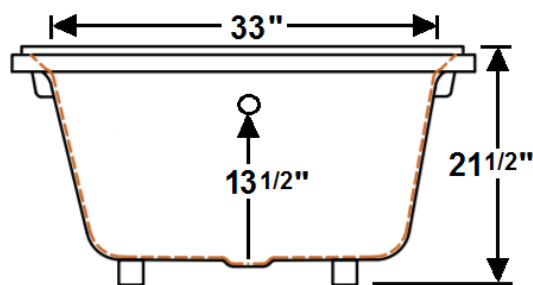

Laurel Mountain

LEAH

70" x 42" Drop-In Acrylic Whirlpool

Model Number
4270LW064
Drop-In Whirlpool in White

Features

- Color-matched jet trim & Pillow included
- 10 Self draining, adjustable hydrotherapy jets
- 3-Speed control for the 13 Amp pump
- Constructed of high-gloss durable acrylic
- Pre-leveled base for easy installation
- Radiant Heat & Inline Heater available
- Mood lights & Music system available
- Silent Pump upgrade available
- Made in the USA

All dimensions are +/- 1/2" and subject to change without notice
Confirm specifications before installation

Standard (S) Pump Location

Technical Information

- Weight: 115 lbs.
- Water Depth to Overflow: 13 1/2"
- Operating Capacity: 47 gal.
- Water Capacity: 65 gal.
- Sump Dimension: 48" x 29"