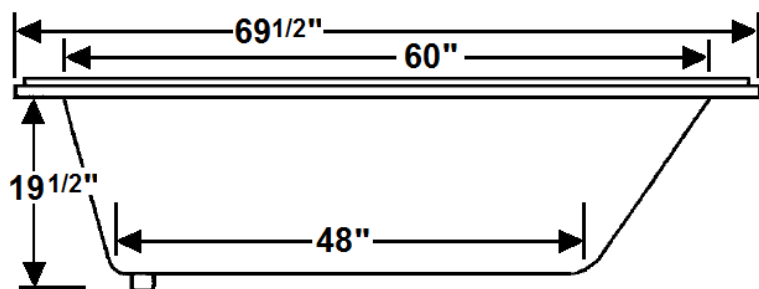

Laurel Mountain

LEAH

70" x 42" Drop-In Acrylic Whirlpool

Model Number
4270LW064
Drop-In Whirlpool in White

Features

- Color-matched jet trim & Pillow included
- 10 Self draining, adjustable hydrotherapy jets
- 3-Speed control for the 13 Amp pump
- Constructed of high-gloss durable acrylic
- Pre-leveled base for easy installation
- Radiant Heat & Inline Heater available
- Mood lights & Music system available
- Silent Pump upgrade available
- Made in the USA

All dimensions are +/- 1/2" and subject to change without notice
Confirm specifications before installation

Standard (S) Pump Location

Technical Information

- Weight: 115 lbs.
- Water Depth to Overflow: 13 1/2"
- Operating Capacity: 47 gal.
- Water Capacity: 65 gal.
- Sump Dimension: 48" x 29"