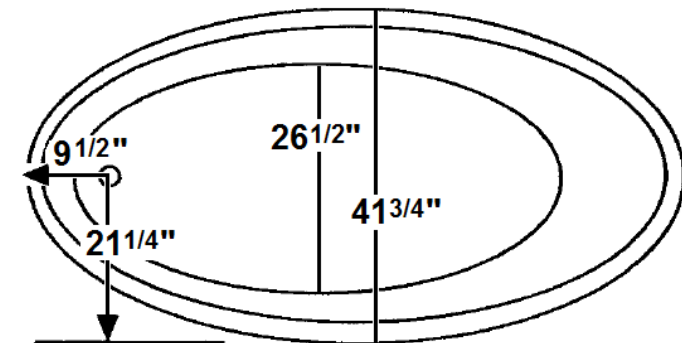

## 70" x 42" Drop-In Acrylic Combo Bath

Model Number  
**4270LWA064**  
Drop-In Combo Bath in White

**\*All dimensions are +/- 1/2" and subject to change without notice\***  
**Confirm specifications before installation**

Standard (S) Pump Location

### Technical Information

- Weight: 145 lbs.
- Water Depth to Overflow: 13 1/2"
- Operating Capacity: 47 gal.
- Water Capacity: 65 gal.
- Sump Dimension: 48" x 29"