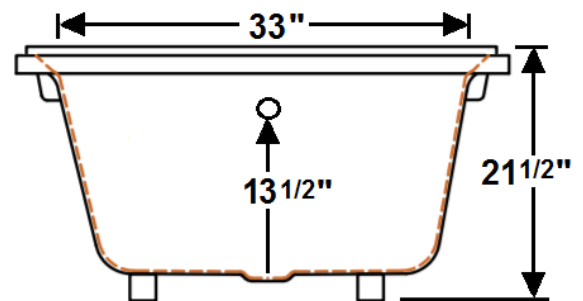

## 70" x 42" Drop-In Acrylic Combo Bath

Model Number  
**4270LWA064**  
Drop-In Combo Bath in White

**\*All dimensions are +/- 1/2" and subject to change without notice\***  
**Confirm specifications before installation**

Standard (S) Pump Location

### Technical Information

- Weight: 145 lbs.
- Water Depth to Overflow: 13 1/2"
- Operating Capacity: 47 gal.
- Water Capacity: 65 gal.
- Sump Dimension: 48" x 29"