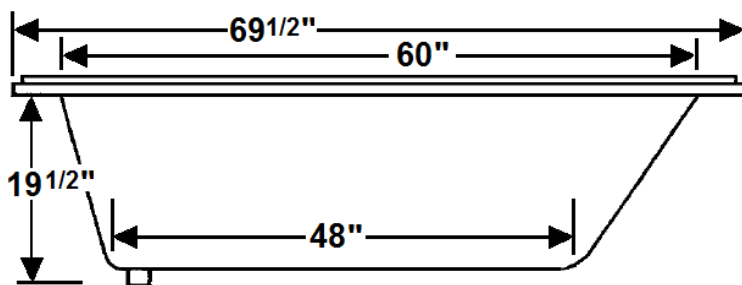

## 70" x 42" Drop-In Acrylic Combo Bath

Model Number  
**4270LWA064**  
Drop-In Combo Bath in White

**\*All dimensions are +/- 1/2" and subject to change without notice\***  
**Confirm specifications before installation**

Standard (S) Pump Location

### Technical Information

- Weight: 145 lbs.
- Water Depth to Overflow: 13 1/2"
- Operating Capacity: 47 gal.
- Water Capacity: 65 gal.
- Sump Dimension: 48" x 29"