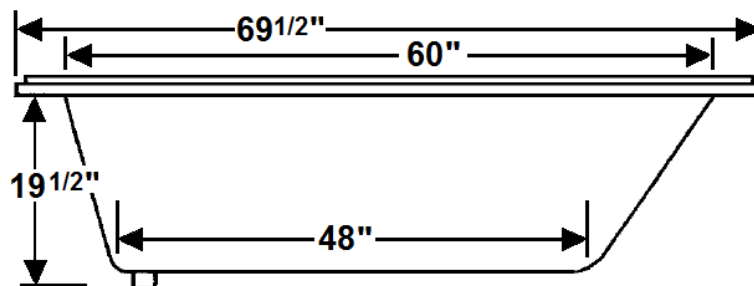

LEAH

70" x 42" Drop-In Acrylic Soaking Tub

Model Number
4270LT064
Drop-In Soaker in White

Features

- Constructed of high-gloss durable acrylic
- Pillow included
- Pre-leveled base for easy installation
- Textured floor
- Heater available – LM305
- Mood light available – LM522
- Made in the USA

All dimensions are +/- 1/2" and subject to change without notice
Confirm specifications before installation

Technical Information

- Weight: 100 lbs.
- Water Depth to Overflow: 13 1/2"
- Water Capacity: 65 gal.
- Sump Dimension: 48" x 29"

Electrical Requirements.

- (Optional) LM305 Heater: 12.5 Amps
- Dedicated GFCI's required for each option

LEAH

4270LT064
Drop-In Soaker in White

Acrylic Soaking Tub

This Traditional style drop in tub includes a sloped backrest, integral arm rests and removable pillow. Other standard features include a textured floor, and premium reinforcement. This tub is made in the USA and is available in white, bone, biscuit, almond, and linen.