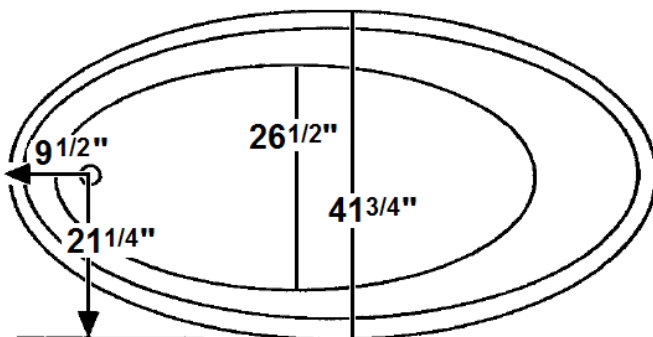

LEAH

70" x 42" Drop-In Acrylic Soaking Tub

Model Number
4270LT064
Drop-In Soaker in White

Features

- Constructed of high-gloss durable acrylic
- Pillow included
- Pre-leveled base for easy installation
- Textured floor
- Heater available – LM305
- Mood light available – LM522
- Made in the USA

All dimensions are +/- 1/2" and subject to change without notice
Confirm specifications before installation

Technical Information

- Weight: 100 lbs.
- Water Depth to Overflow: 13 1/2"
- Water Capacity: 65 gal.
- Sump Dimension: 48" x 29"