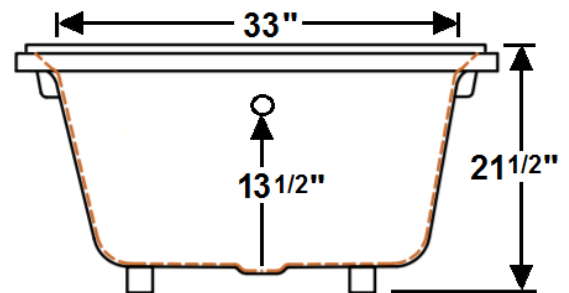

LEAH

70" x 42" Drop-In Acrylic Soaking Tub

Model Number
4270LT064
Drop-In Soaker in White

Features

- Constructed of high-gloss durable acrylic
- Pillow included
- Pre-leveled base for easy installation
- Textured floor
- Heater available – LM305
- Mood light available – LM522
- Made in the USA

All dimensions are +/- 1/2" and subject to change without notice
Confirm specifications before installation

Technical Information

- Weight: 100 lbs.
- Water Depth to Overflow: 13 1/2"
- Water Capacity: 65 gal.
- Sump Dimension: 48" x 29"

Electrical Requirements.

- (Optional) LM305 Heater: 12.5 Amps
- Dedicated GFCI's required for each option

LEAH

4270LT064
Drop-In Soaker in White

Acrylic Soaking Tub

This Traditional style drop in tub includes a sloped backrest, integral arm rests and removable pillow. Other standard features include a textured floor, and premium reinforcement. This tub is made in the USA and is available in white, bone, biscuit, almond, and linen.