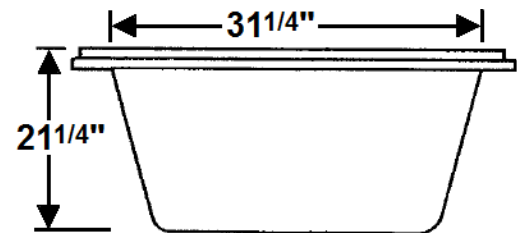

Laurel Mountain

ZETTA

60" x 40" Drop-In Acrylic Whirlpool

Model Number
4060ZW064
Drop-In Whirlpool in White

Features

- Color-matched jet trim & Pillow included
- 10 Self draining, adjustable hydrotherapy jets
- 3-Speed control for the 9 Amp pump
- Constructed of high-gloss durable acrylic
- Pre-leveled base for easy installation
- Radiant Heat & Inline Heater available
- Mood lights & Music system available
- Silent Pump upgrade available
- Made in the USA

All dimensions are +/- 1/2" and subject to change without notice
Confirm specifications before installation

Technical Information

- Weight: 135 lbs.
- Water Depth to Overflow: 16"
- Water Operating Level: 44 gal.
- Water Capacity: 62 gal.
- Sump Dimension: 39" x 27"

Electrical Requirements."

- Standard Pump: 9 Amps
- (Optional) LM300 Heater: 12 Amps
- (Optional) LM320 Silent Pump: 11 Amps
- (Optional) LM509 Back Massage: 5 Amps
- Dedicated GFCI's required for each option