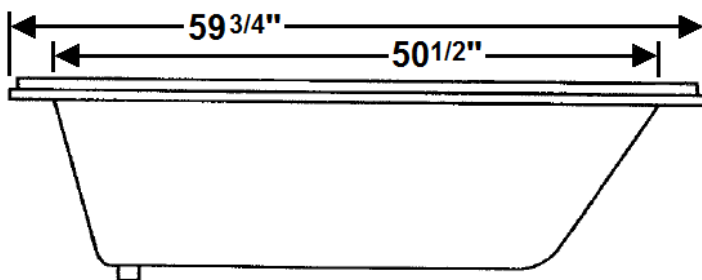

## 60" x 40" Drop-In Acrylic Whirlpool

Model Number  
**4060ZW064**  
Drop-In Whirlpool in White

**\*All dimensions are +/- 1/2" and subject to change without notice\***  
**Confirm specifications before installation**

Standard (S) Pump Location

### Technical Information

- Weight: 135 lbs.
- Water Depth to Overflow: 16"
- Water Operating Level: 44 gal.
- Water Capacity: 62 gal.
- Sump Dimension: 39" x 27"