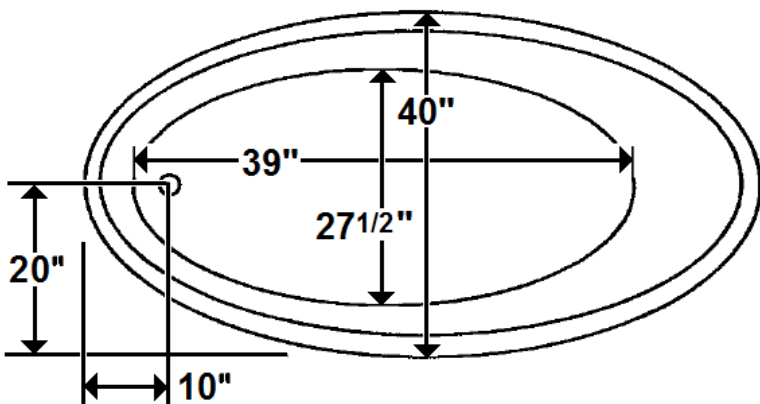

Laurel Mountain

ZETTA

60" x 40" Drop-In Acrylic Whirlpool

Model Number
4060ZW064
Drop-In Whirlpool in White

Features

- Color-matched jet trim & Pillow included
- 10 Self draining, adjustable hydrotherapy jets
- 3-Speed control for the 9 Amp pump
- Constructed of high-gloss durable acrylic
- Pre-leveled base for easy installation
- Radiant Heat & Inline Heater available
- Mood lights & Music system available
- Silent Pump upgrade available
- Made in the USA

All dimensions are +/- 1/2" and subject to change without notice
Confirm specifications before installation

Technical Information

- Weight: 135 lbs.
- Water Depth to Overflow: 16"
- Water Operating Level: 44 gal.
- Water Capacity: 62 gal.
- Sump Dimension: 39" x 27"

Electrical Requirements."

- Standard Pump: 9 Amps
- (Optional) LM300 Heater: 12 Amps
- (Optional) LM320 Silent Pump: 11 Amps
- (Optional) LM509 Back Massage: 5 Amps
- Dedicated GFCI's required for each option