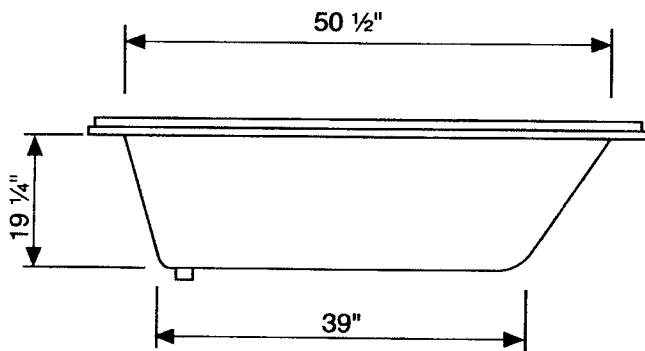

Zetta

MODELS

Whirlpool
4060ZW

Air Tub
4060ZTA

Combo Tub
4060ZWA

Tub Only
4060ZT

COLOR CODE

White- 064
Biscuit- 528
Almond- 391
Bone- 345
Linen- 658

WHIRLPOOL SPECS	QTY.
PUMP-MOUNTED	1
COLOR-COORD, PVC JETS	6
COLOR-COORD, PVC SUCTION COVER	1
COLOR-COORD, AIR SWITCH	1
COLOR-COORD, AIR CONTROL	2

WIDTH O.D.	59 3/4"
DEPTH O.D.	40"
HEIGHT O.D.	21 1/4"
CAPACITY TO OVERFLOW	62 gals
FILLED WEIGHT	602 lbs
SHIPPING WEIGHT	105 lbs
BOTTOM SUMP DIMENSION	39" x 27"
Measurement may vary	± 1/4"