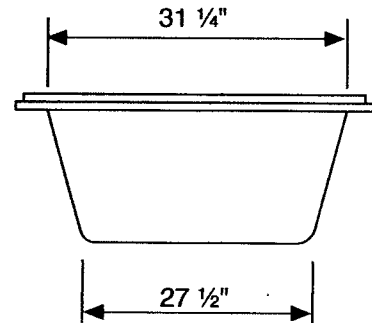

Zetta

MODELS

Whirlpool
4060ZW

Air Tub
4060ZTA

Combo Tub
4060ZWA

Tub Only
4060ZT

COLOR CODE

White- 064
Biscuit- 528
Almond- 391
Bone- 345
Linen- 658

WHIRLPOOL SPECS	QTY.
PUMP-MOUNTED	1
COLOR-COORD, PVC JETS	6
COLOR-COORD, PVC SUCTION COVER	1
COLOR-COORD, AIR SWITCH	1
COLOR-COORD, AIR CONTROL	2

WIDTH O.D.	59 3/4"
DEPTH O.D.	40"
HEIGHT O.D.	21 1/4"
CAPACITY TO OVERFLOW	62 gals
FILLED WEIGHT	602 lbs
SHIPPING WEIGHT	105 lbs
BOTTOM SUMP DIMENSION	39" x 27"
Measurement may vary	± 1/4"