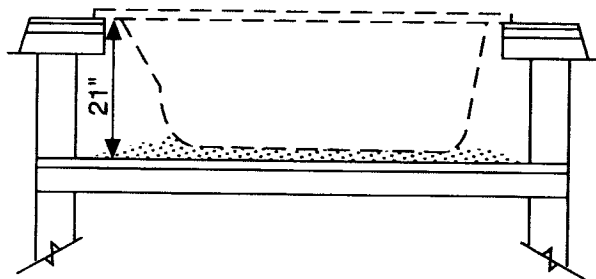

Zetta

MODELS

Whirlpool
4060ZW

Air Tub
4060ZTA

Combo Tub
4060ZWA

Tub Only
4060ZT

COLOR CODE

White- 064
Biscuit- 528
Almond- 391
Bone- 345
Linen- 658

WHIRLPOOL SPECS	QTY.
PUMP-MOUNTED	1
COLOR-COORD, PVC JETS	6
COLOR-COORD, PVC SUCTION COVER	1
COLOR-COORD, AIR SWITCH	1
COLOR-COORD, AIR CONTROL	2

WIDTH O.D.	59 3/4"
DEPTH O.D.	40"
HEIGHT O.D.	21 1/4"
CAPACITY TO OVERFLOW	62 gals
FILLED WEIGHT	602 lbs
SHIPPING WEIGHT	105 lbs
BOTTOM SUMP DIMENSION	39" x 27"
Measurement may vary	± 1/4"