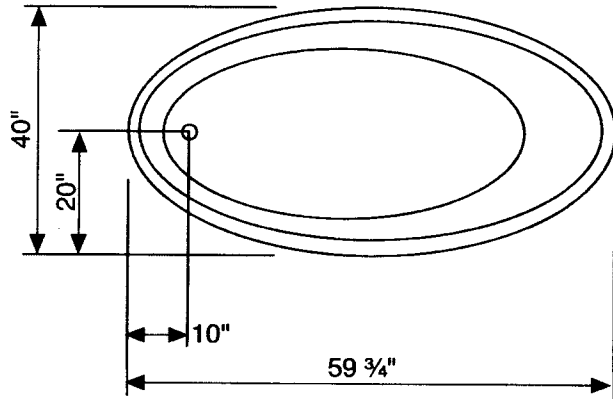

Zetta

MODELS

Whirlpool
4060ZW

Air Tub
4060ZTA

Combo Tub
4060ZWA

Tub Only
4060ZT

COLOR CODE

White- 064
Biscuit- 528
Almond- 391
Bone- 345
Linen- 658

WHIRLPOOL SPECS	QTY.
PUMP-MOUNTED	1
COLOR-COORD, PVC JETS	6
COLOR-COORD, PVC SUCTION COVER	1
COLOR-COORD, AIR SWITCH	1
COLOR-COORD, AIR CONTROL	2

WIDTH O.D.	59 3/4"
DEPTH O.D.	40"
HEIGHT O.D.	21 1/4"
CAPACITY TO OVERFLOW	62 gals
FILLED WEIGHT	602 lbs
SHIPPING WEIGHT	105 lbs
BOTTOM SUMP DIMENSION	39" x 27"
Measurement may vary	± 1/4"