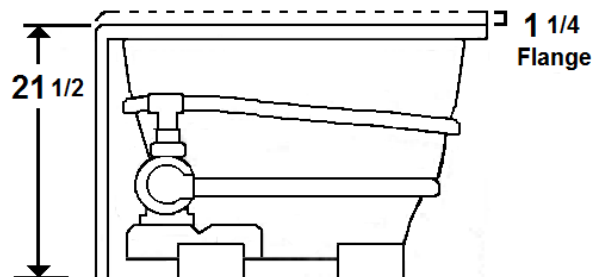

## 66" x 36" Skirted Acrylic Whirlpool

Model Number  
**3666MWSR064**  
 Right Hand Drain Whirlpool in White  
**3666MWSL064**  
 Left Hand Drain Whirlpool in White

**\*All dimensions are +/- 1/2" and subject to change without notice\***  
**Confirm specifications before installation**

Standard (S) Pump Location and Alternate (A-1 & A-2) Pump locations.