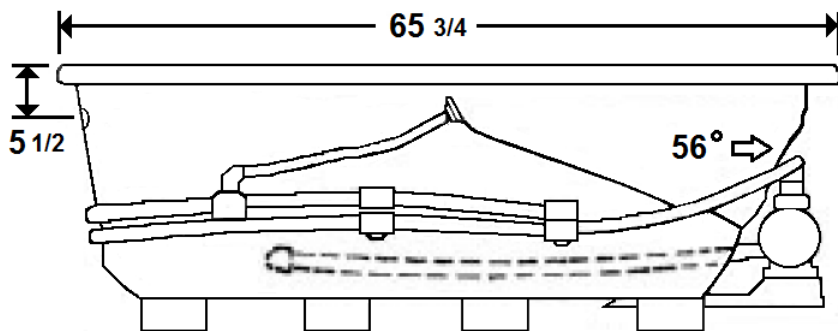

## 66" x 36" Skirted Acrylic Whirlpool

Model Number  
**3666MWSR064**  
 Right Hand Drain Whirlpool in White  
**3666MWSL064**  
 Left Hand Drain Whirlpool in White

**\*All dimensions are +/- 1/2" and subject to change without notice\***  
**Confirm specifications before installation**

Standard (S) Pump Location and Alternate (A-1 & A-2) Pump locations.