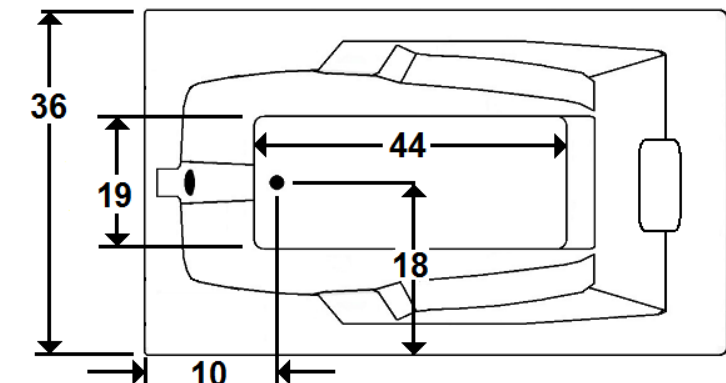

All dimensions are +/- 1/2" and subject to change without notice
Confirm specifications before installation