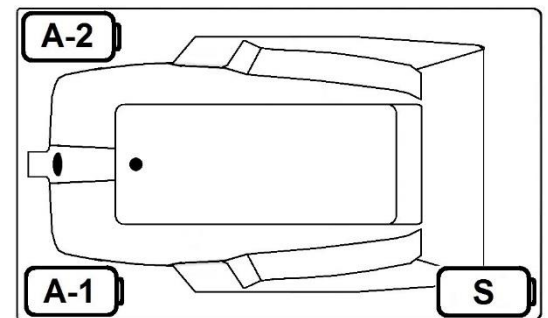

### Features

- Color-matched jet trim
- 8 adjustable hydrotherapy jets
- Pillow included
- Constructed of high-gloss durable acrylic
- 3-Speed control for the 9.0 Amp pump
- Inline heater available – LM300
- Mood light available – LM522
- Pre-leveled base for easy installation
- Made in the USA

**\*All dimensions are +/- 1/4" and subject to change without notice\***  
**Confirm specifications before installation**

Standard (S) Pump Location and Alternate (A-1 & A-2) Pump locations.

1 1/4 Flange (3 Sides + Skirt)