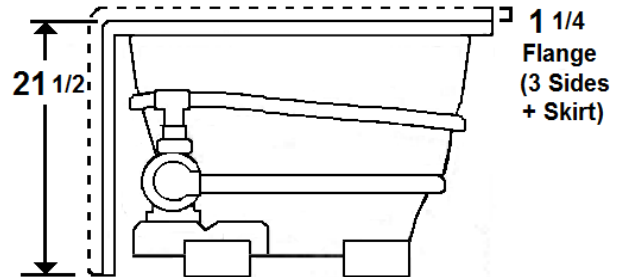

## 66" x 36" Skirted Acrylic Whirlpool

Model Number  
**3666MWSR064**  
 Right Hand Drain Whirlpool in White  
**3666MWSL064**  
 Left Hand Drain Whirlpool in White

**\*All dimensions are +/- 1/4" and subject to change without notice\***  
**Confirm specifications before installation**

Standard (S) Pump Location and Alternate (A-1 & A-2) Pump locations.

1 1/4 Flange (3 Sides + Skirt)