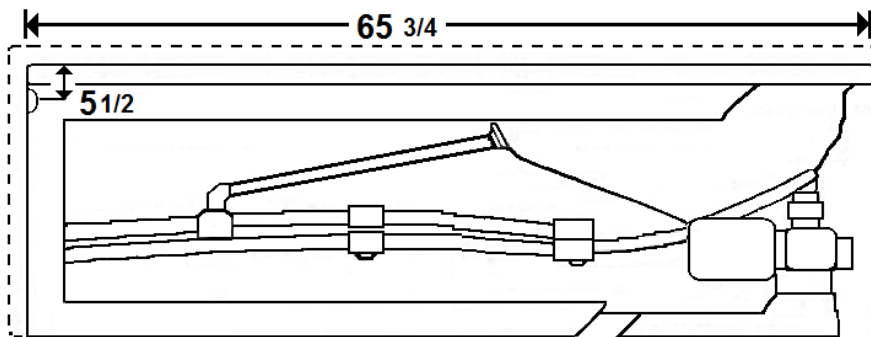

**\*All dimensions are +/- 1/4" and subject to change without notice\***  
**Confirm specifications before installation**

Standard (S) Pump Location and Alternate (A-1 & A-2) Pump locations.

1 1/4 Flange (3 Sides + Skirt)

### Technical Information

- Weight: 140 lbs.
- Water Depth to Overflow: 15"
- Water Operating Level: 47 gal.
- Water Capacity: 64 gal.
- Sump Dimension: 44" x 19"