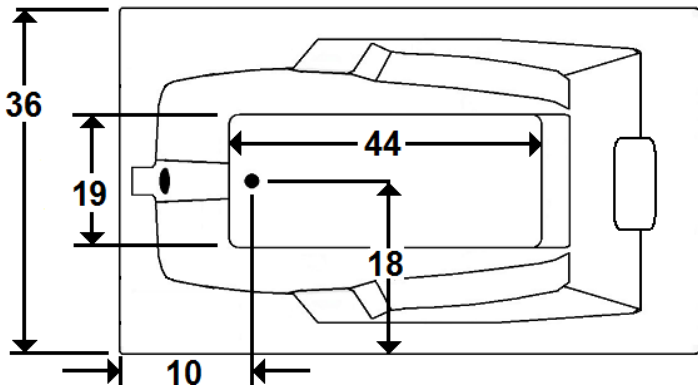

Standard (S) Pump Location and Alternate (A-1 & A-2) Pump locations.