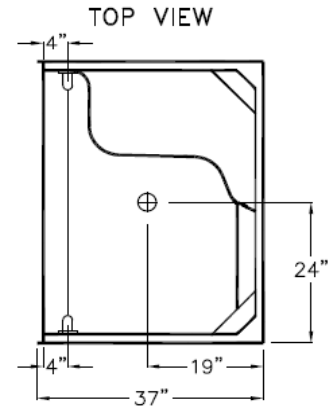

BENTON
48 x 36 x 80
Low Threshold Shower

**Available in white,
 biscuit, and bone**
Quick Ship in 7 days

Features

- Easy entry, low, 4" threshold
- Large integral comfort height seat (22" x 13")
- Sturdy shower base with textured floor
- Accessory shelves (10" x 3") and foot ledge (14" x 3")
- Simple, easy, 3 piece installation from front or rear
- Accommodates a shower door
- Full ArmorCore reinforced walls for extra strength that enables grab bars (not included) to be installed w/ flexibility.
- Premium, durable applied acrylic/fiberglass construction
- High Gloss 6" tile pattern with Diamond Accents
- Attractive and easy to clean w/ a Limited Lifetime Warranty
- Meets or exceeds UPC, IPC, ANSI Z124.1, NAHB, HUD, FHA
- Made in the USA

**ArmorCore
 Reinforced Walls**

**Low Step,
 Easy Entry**

Integral Seat

Seat

Model #

Item #

RH	LM3648SH1S3PR	639312
LH	LM3648SH1S3PL	639297

SUBMITTAL DATA

DUE TO THE NATURE OF THE MATERIALS,
UNIT DIMENSIONS MAY VARY ± 1/2 INCH

Accessible Shower Stall

THE SHOWER ENCLOSURE SHALL BE LAUREL MOUNTAIN MODEL LM3648SH1S TILE 3 PIECE 48" APPLIED ACRYLIC SECTIONAL SHOWER.

UNIT HAS LARGE MOLDED SEAT, LEG LEDGE, CORNER SOAP DISHES, TILE FINISH, DIAMOND ACCENTS, AND 4.0" THRESHOLD. THREE PIECE UNIT WITH BASE AND TWO PIECE WALL WITH MIDDLE VERTICAL SEAM.

CONFIGURED WITH FULL ARMORCORE BACKING ON WALLS