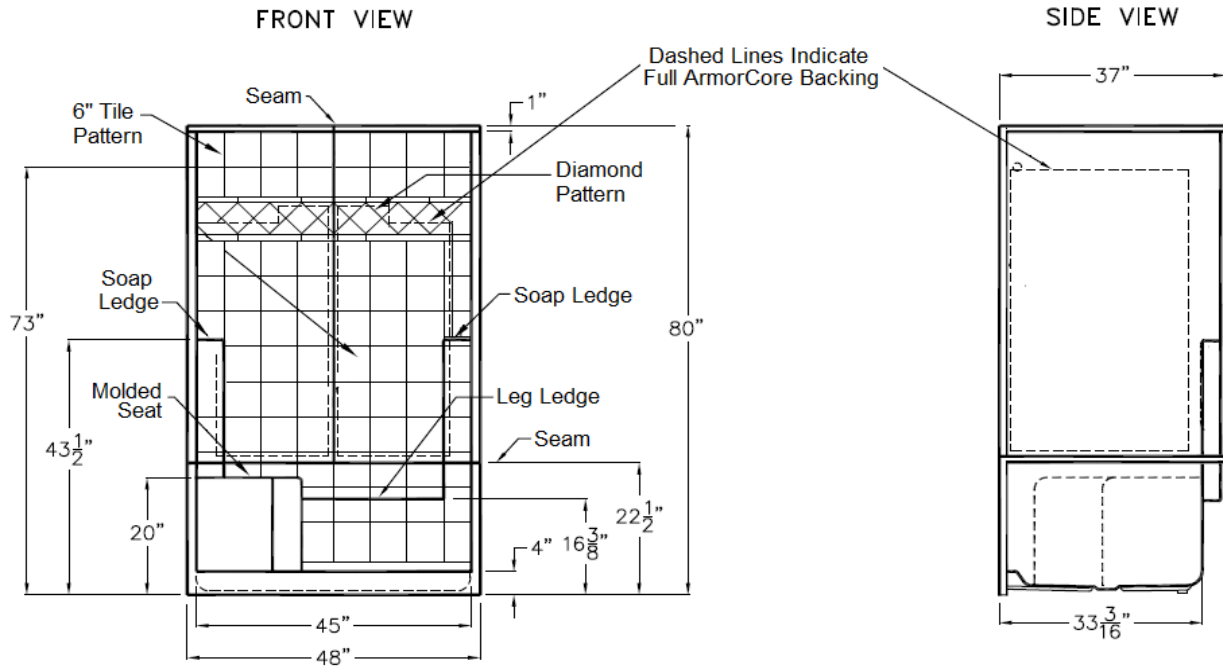

BENTON
48 x 36 x 80
Low Threshold Shower

**Available in white,
 biscuit, and bone**
Quick Ship in 7 days

Features

- Easy entry, low, 4" threshold
- Large integral comfort height seat (22" x 13")
- Sturdy shower base with textured floor
- Accessory shelves (10" x 3") and foot ledge (14" x 3")
- Simple, easy, 3 piece installation from front or rear
- Accommodates a shower door
- Full ArmorCore reinforced walls for extra strength that enables grab bars (not included) to be installed w/ flexibility.
- Premium, durable applied acrylic/fiberglass construction
- High Gloss 6" tile pattern with Diamond Accents
- Attractive and easy to clean w/ a Limited Lifetime Warranty
- Meets or exceeds UPC, IPC, ANSI Z124.1, NAHB, HUD, FHA
- Made in the USA

**ArmorCore
 Reinforced Walls**

**Low Step,
 Easy Entry**

Integral Seat

Seat

Model #

Item #

RH	LM3648SH1S3PR	639312
LH	LM3648SH1S3PL	639297

SUBMITTAL DATA

DUE TO THE NATURE OF THE MATERIALS,
UNIT DIMENSIONS MAY VARY ± 1/2 INCH

Accessible Shower Stall

THE SHOWER ENCLOSURE SHALL BE LAUREL MOUNTAIN MODEL LM3648SH1S TILE 3 PIECE 48" APPLIED ACRYLIC SECTIONAL SHOWER.

UNIT HAS LARGE MOLDED SEAT, LEG LEDGE, CORNER SOAP DISHES, TILE FINISH, DIAMOND ACCENTS, AND 4.0" THRESHOLD. THREE PIECE UNIT WITH BASE AND TWO PIECE WALL WITH MIDDLE VERTICAL SEAM.

CONFIGURED WITH FULL ARMORCORE BACKING ON WALLS