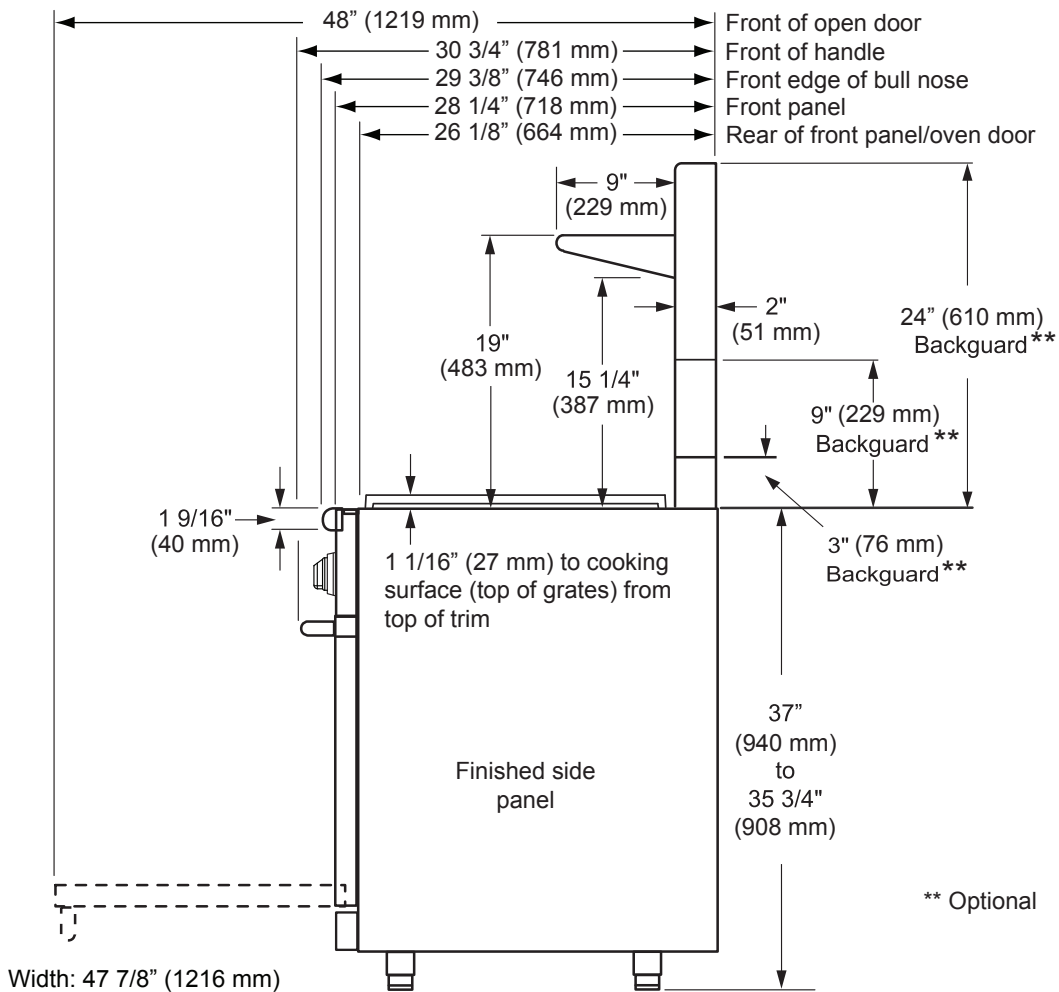

Duel Fuel Range

Revised 11/17/10

www.Dacor.com

Models: ER48DSCHLP
 ER48DSCHLPH
 ER48DSCHNG
 ER48DSCHNGH

Important: Dacor reserves the right to change specifications without notice. Dimensions provided are for reference only. Before installation, consult the installation instructions accompanying each product prior to selecting cabinetry, making cutouts or starting installation.