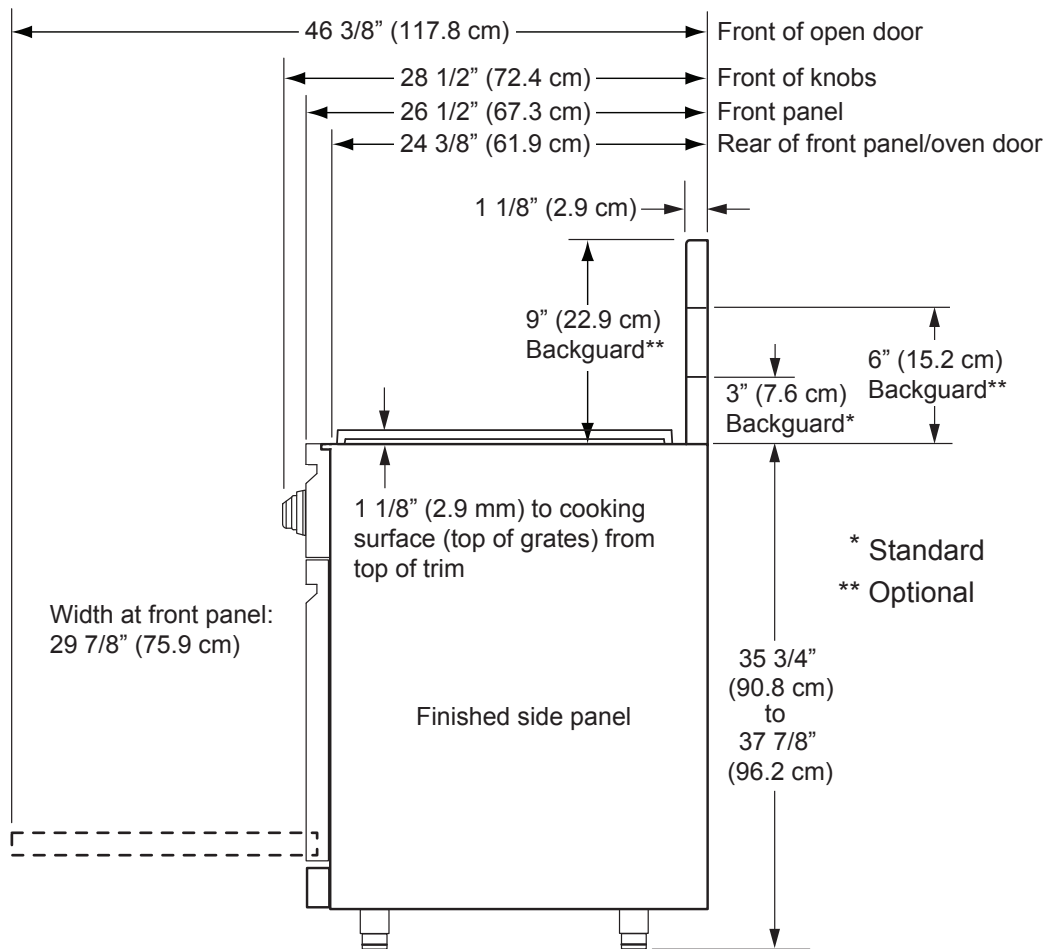

Duel Fuel Range

Revised 11/17/10

www.Dacor.com

Models: DR30DLP
DR30DLPH
DR30DNG
DR30DNGH

Important: Dacor reserves the right to change specifications without notice. Dimensions provided are for reference only. Before installation, consult the installation instructions accompanying each product prior to selecting cabinetry, making cutouts or starting installation.