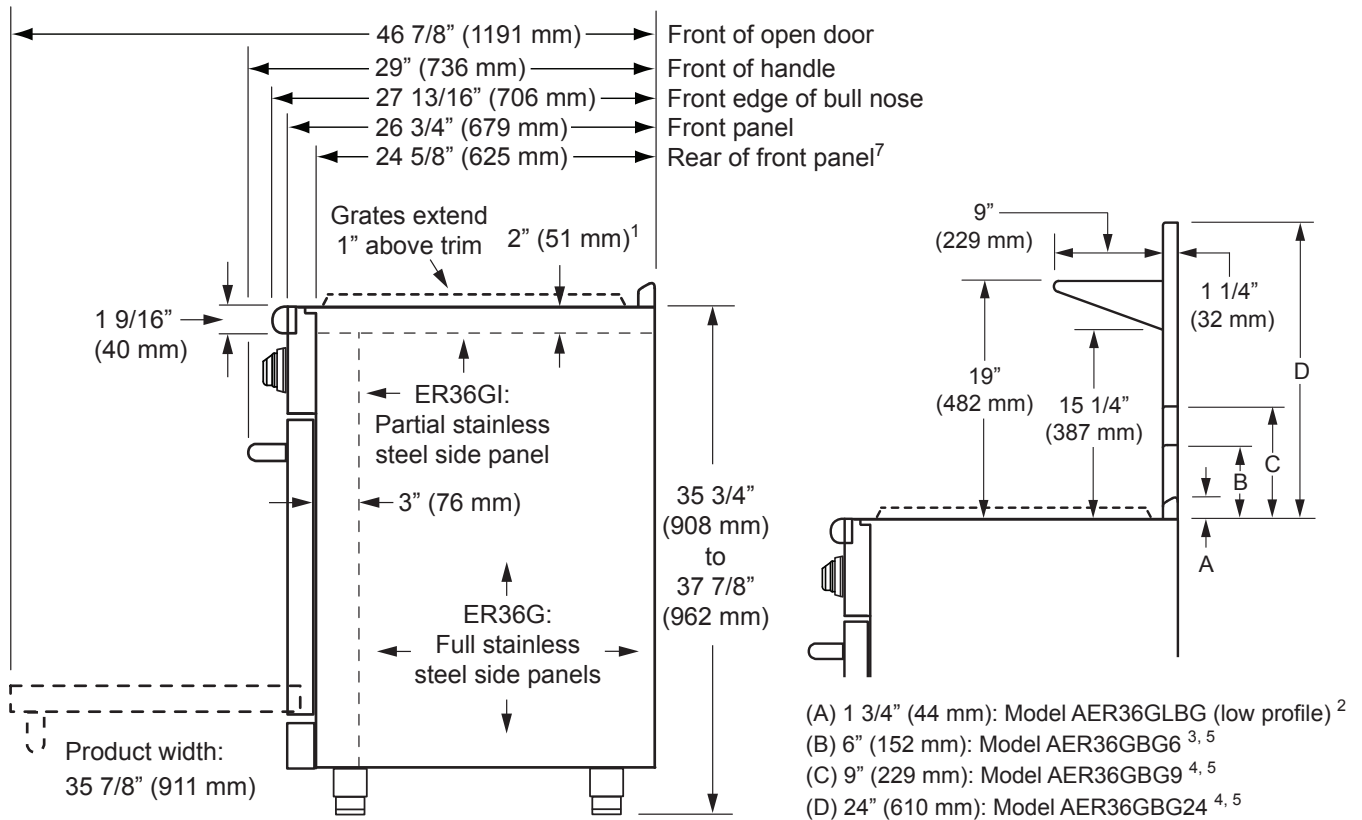

Duel Fuel Range

Revised 11/17/10

www.Dacor.com

Models: ER36GSCHLP, ER36GSCHLPH, ER36GSCHNG, ER36GSCHNGH,
ER36GISCHLP, ER36GISCHLPH, ER36GISCHNG, ER36GISCHNGH

1) Trim thickness is 1/4" (6 mm) with optional self-rimming kit installed (ER36GI only).

2) Standard on model ER36GI. Optional on model ER36G.

3) Standard on model ER36G. Optional on model ER36GI.

4) Optional on both models.

5) Not for use with self rimming installations. ER36G is not equipped for self-rimming installation.

6) ER36G is designed for freestanding installations. ER36GI is designed for installation in a recessed cabinet or island.

7) This dimension is shortened to 24 inches when the self-rimming kit is installed (ER36GI only).