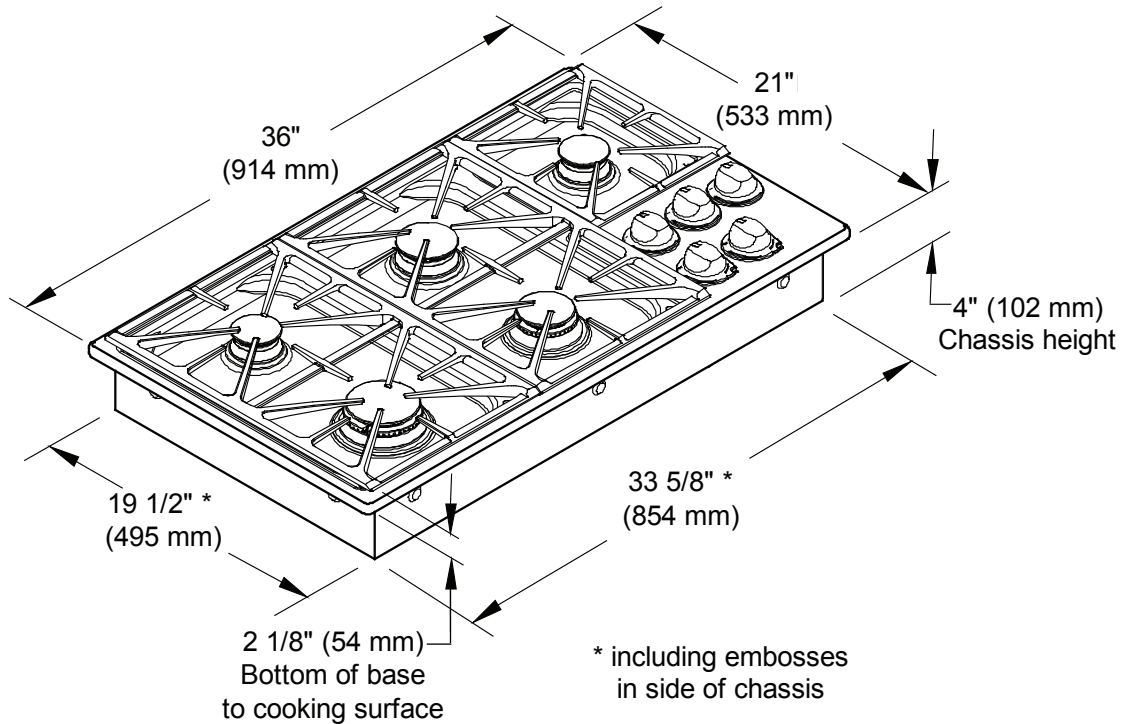

# Drop-In Gas Cooktop

Revised 11/17/10

www.Dacor.com

Models: RGC365BLP, RGC365BLPH, RGC365BNG, RGC365BNGH,  
RGC365SLP, RGC365SLPH, RGC365SNG, RGC365SNGH

**Important:** Dacor reserves the right to change specifications without notice. Dimensions provided are for reference only. Before installation, consult the installation instructions accompanying each product prior to selecting cabinetry, making cutouts or starting installation.