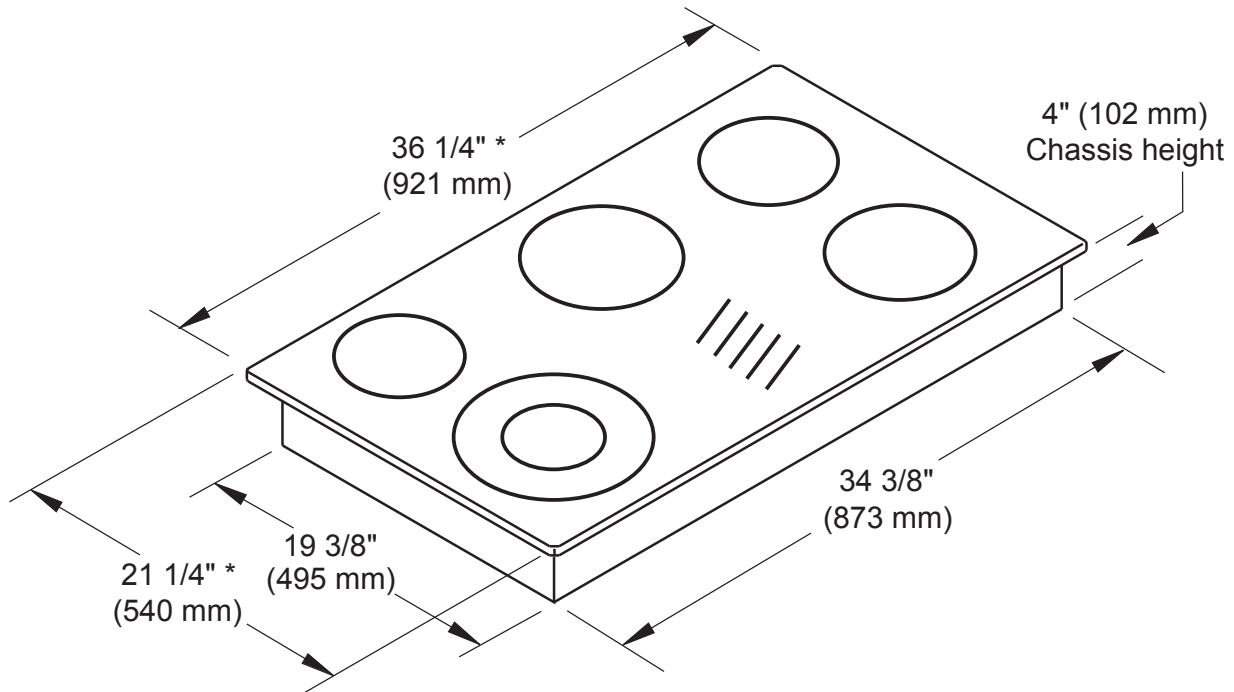

# Drop-In Electric Cooktop

Revised 11/17/10

www.Dacor.com

Models: ETT365-2B  
ETT365-2BG  
ETT365-2S

**Important:** Dacor reserves the right to change specifications without notice. Dimensions provided are for reference only. Before installation, consult the installation instructions accompanying each product prior to selecting cabinetry, making cutouts or starting installation.