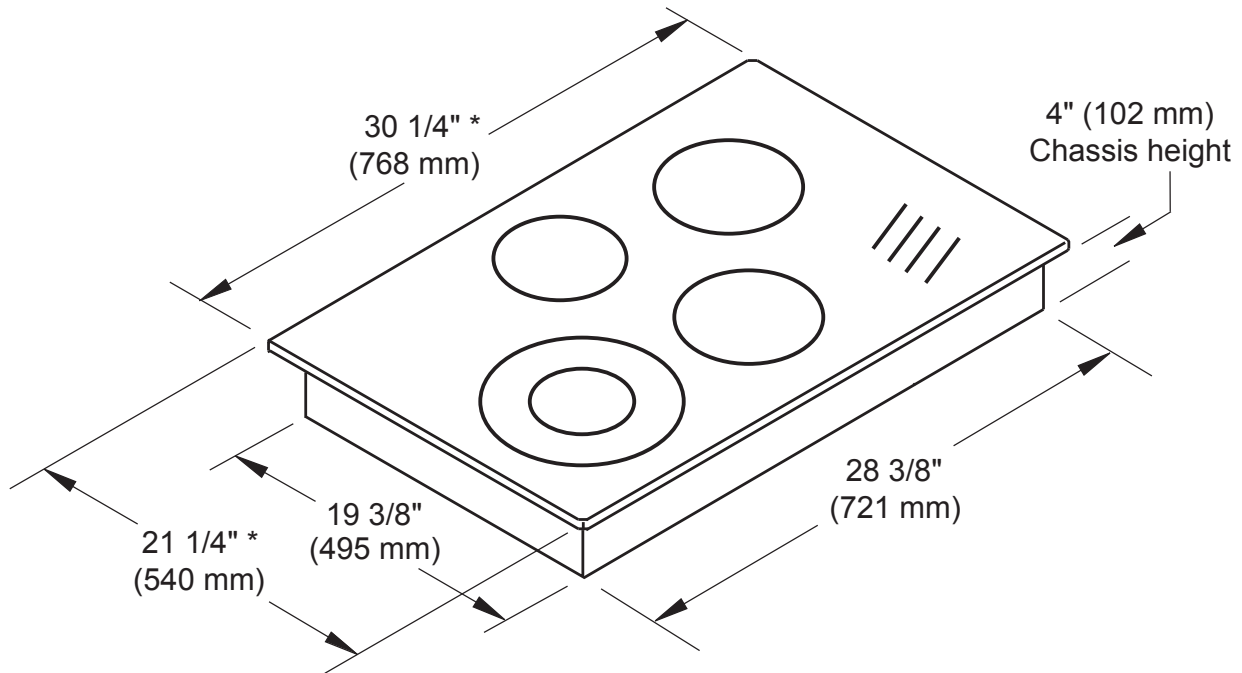

Drop-In Electric Cooktop

Revised 11/17/10

www.Dacor.com

Models: ETT304-1B
ETT304-1BG
ETT304-1S

Important: Dacor reserves the right to change specifications without notice. Dimensions provided are for reference only. Before installation, consult the installation instructions accompanying each product prior to selecting cabinetry, making cutouts or starting installation.