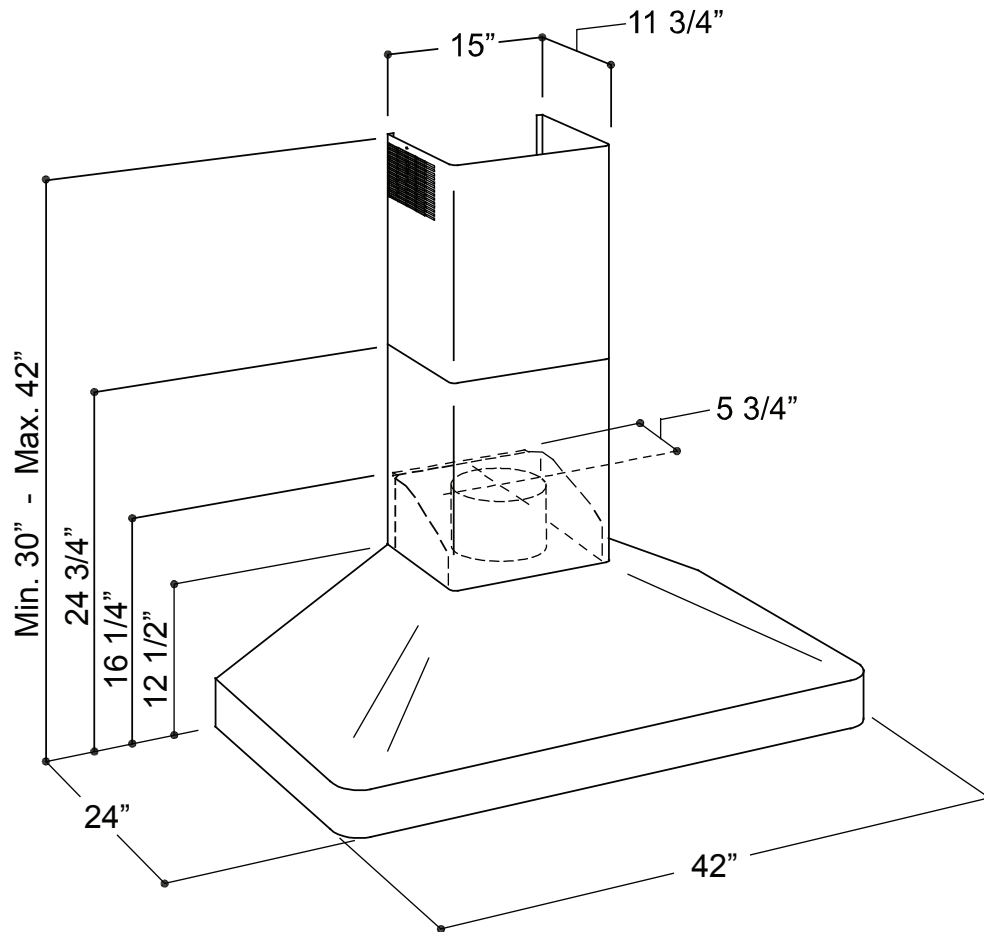

Wall Mount Range Hood

Revised 11/18/10

www.Dacor.com

Model: DHW421

Important: Dacor reserves the right to change specifications without notice. Dimensions provided are for reference only. Before installation, consult the installation instructions accompanying each product prior to selecting cabinetry, making cutouts or starting installation.