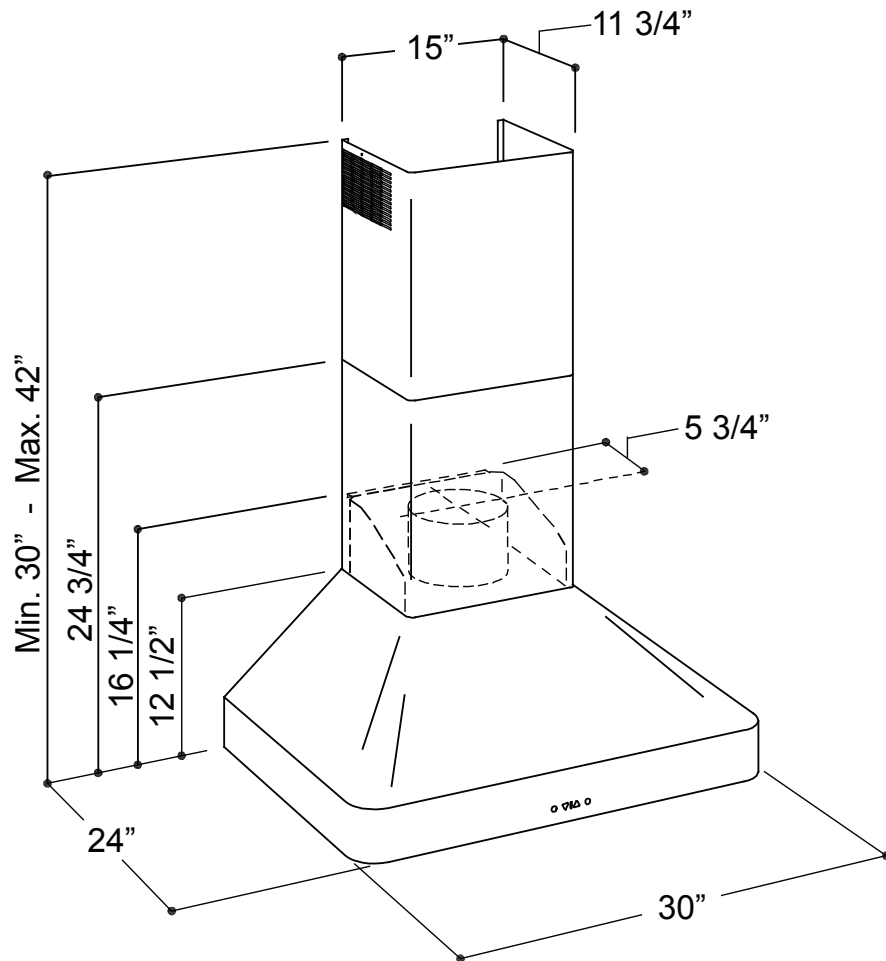

# Wall Mount Range Hood

Revised 11/18/10

www.Dacor.com

Model: DHW301

**Important:** Dacor reserves the right to change specifications without notice. Dimensions provided are for reference only. Before installation, consult the installation instructions accompanying each product prior to selecting cabinetry, making cutouts or starting installation.