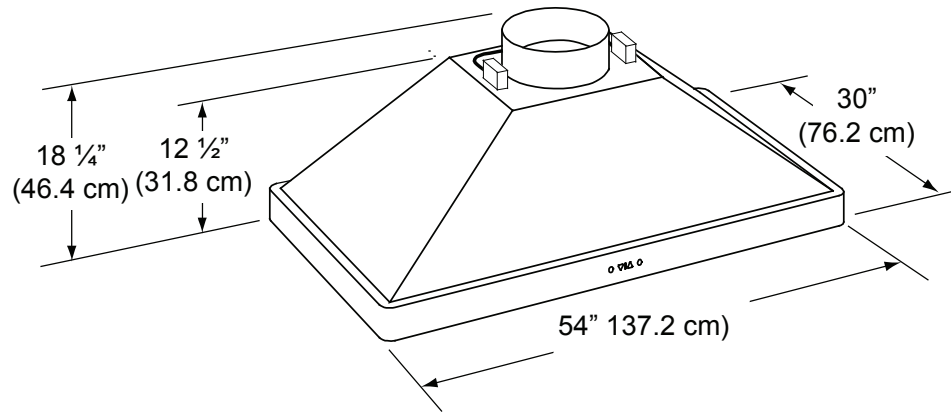

# Ceiling Mount (Island) Range Hood

Revised 11/19/10

www.Dacor.com

Model: DHI542

Dacor chimney, part number DHICH required.

**Important:** Dacor reserves the right to change specifications without notice. Dimensions provided are for reference only. Before installation, consult the installation instructions accompanying each product prior to selecting cabinetry, making cutouts or starting installation.