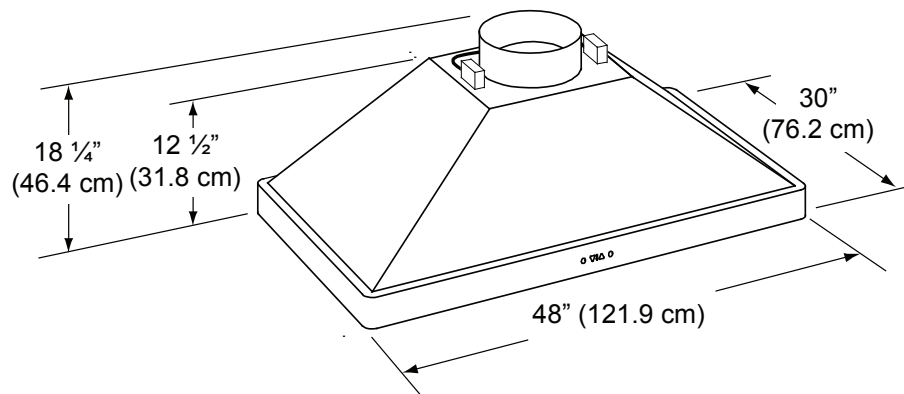

Ceiling Mount (Island) Range Hood

Revised 11/19/10

www.Dacor.com

Model: DHI482

Dacor chimney, part number DHICH, required.

Important: Dacor reserves the right to change specifications without notice. Dimensions provided are for reference only. Before installation, consult the installation instructions accompanying each product prior to selecting cabinetry, making cutouts or starting installation.