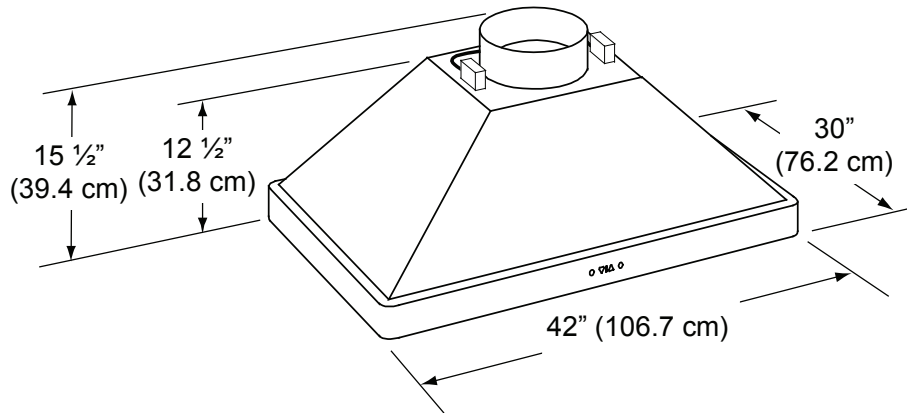

Ceiling Mount (Island) Range Hood

Revised 11/19/10

www.Dacor.com

Model: DHI421

Dacor chimney, part number DHICH, required.

Important: Dacor reserves the right to change specifications without notice. Dimensions provided are for reference only. Before installation, consult the installation instructions accompanying each product prior to selecting cabinetry, making cutouts or starting installation.