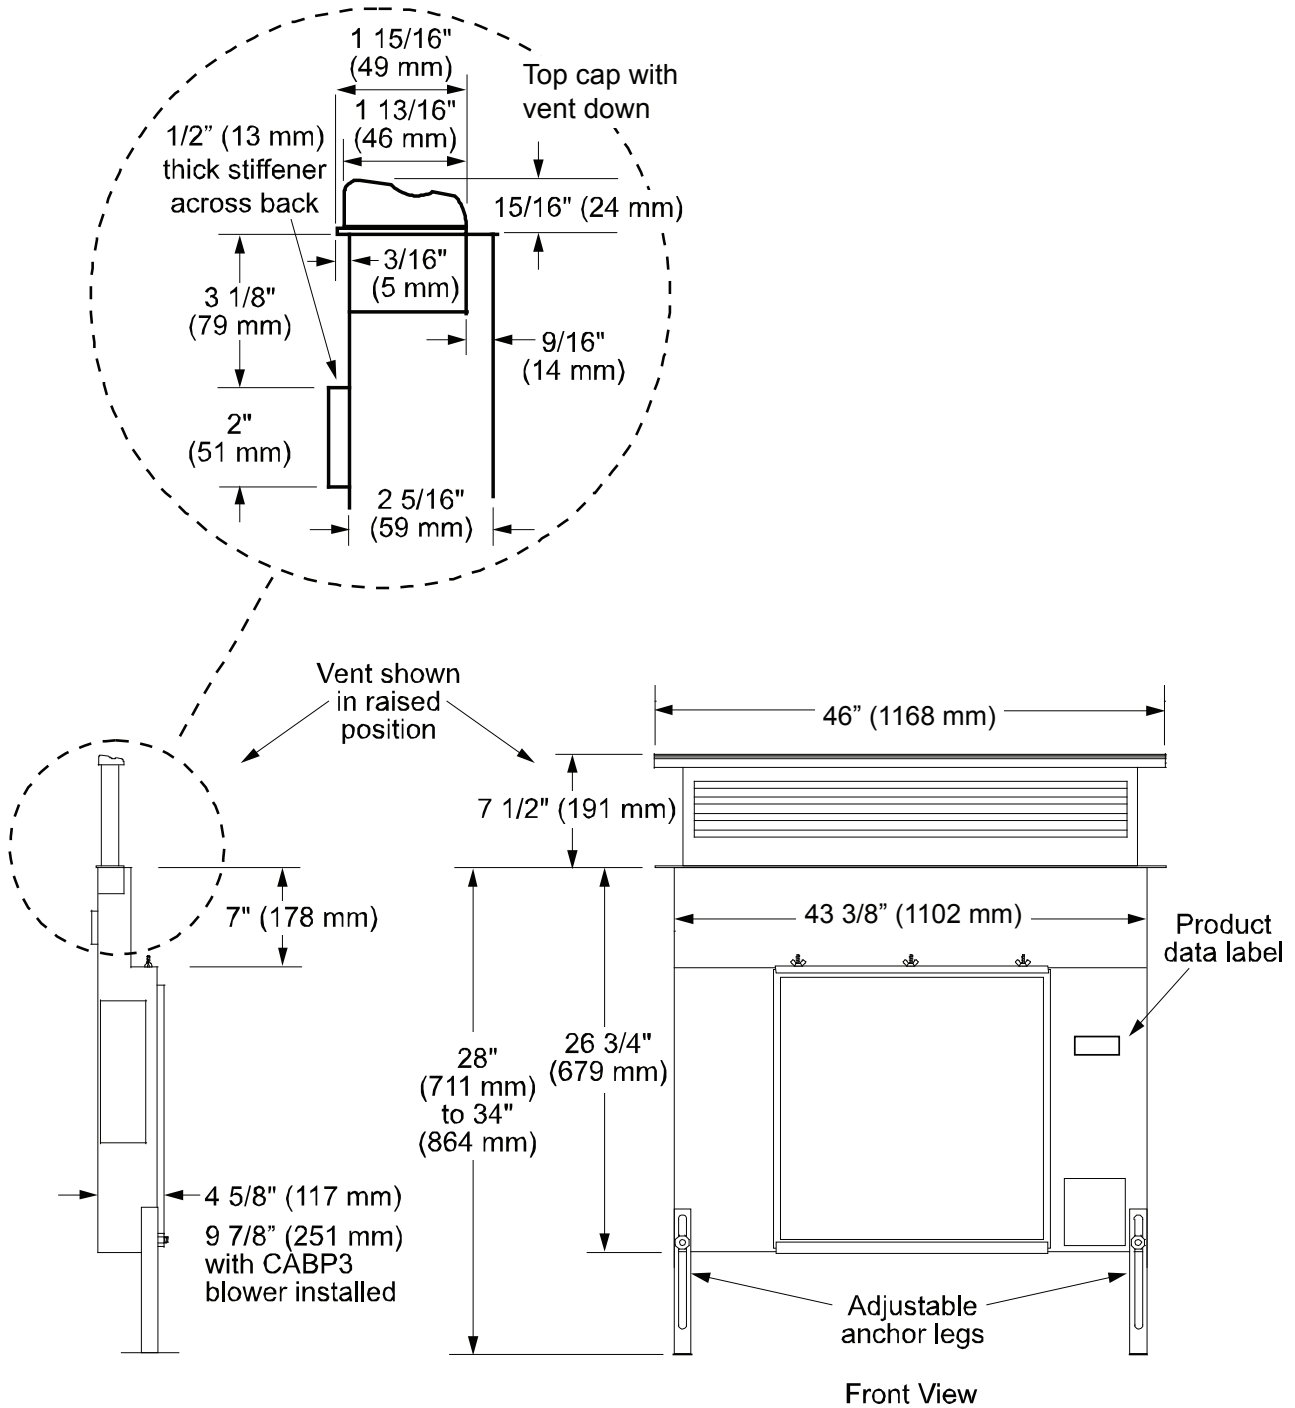

Raised Vent

Revised 11/18/10

www.Dacor.com

Models: RV46B
RV46S

Installation of CABP3 cabinet blower or external blower required for proper operation.

Important: Dacor reserves the right to change specifications without notice. Dimensions provided are for reference only. Before installation, consult the installation instructions accompanying each product prior to selecting cabinetry, making cutouts or starting installation.