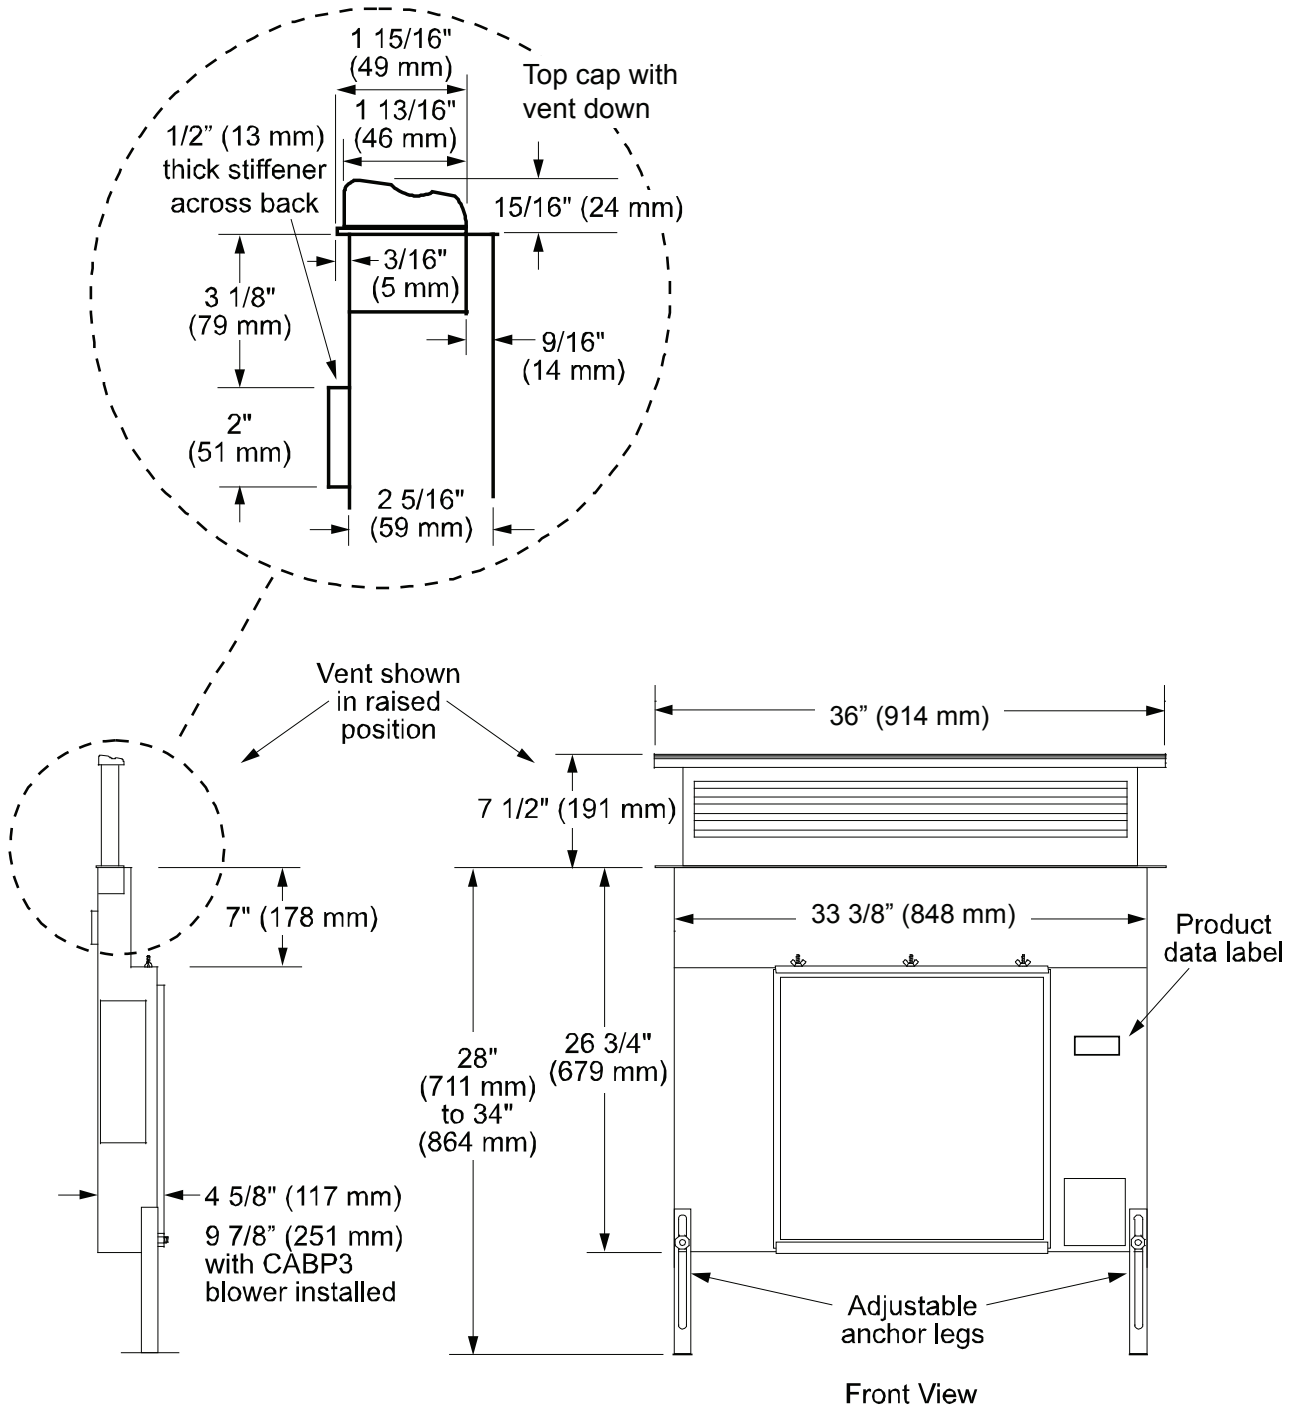

Raised Vent

Revised 11/19/10

www.Dacor.com

Models: RV36B
RV36S

Installation of CABP3 cabinet blower or external blower required for proper operation.

Important: Dacor reserves the right to change specifications without notice. Dimensions provided are for reference only. Before installation, consult the installation instructions accompanying each product prior to selecting cabinetry, making cutouts or starting installation.