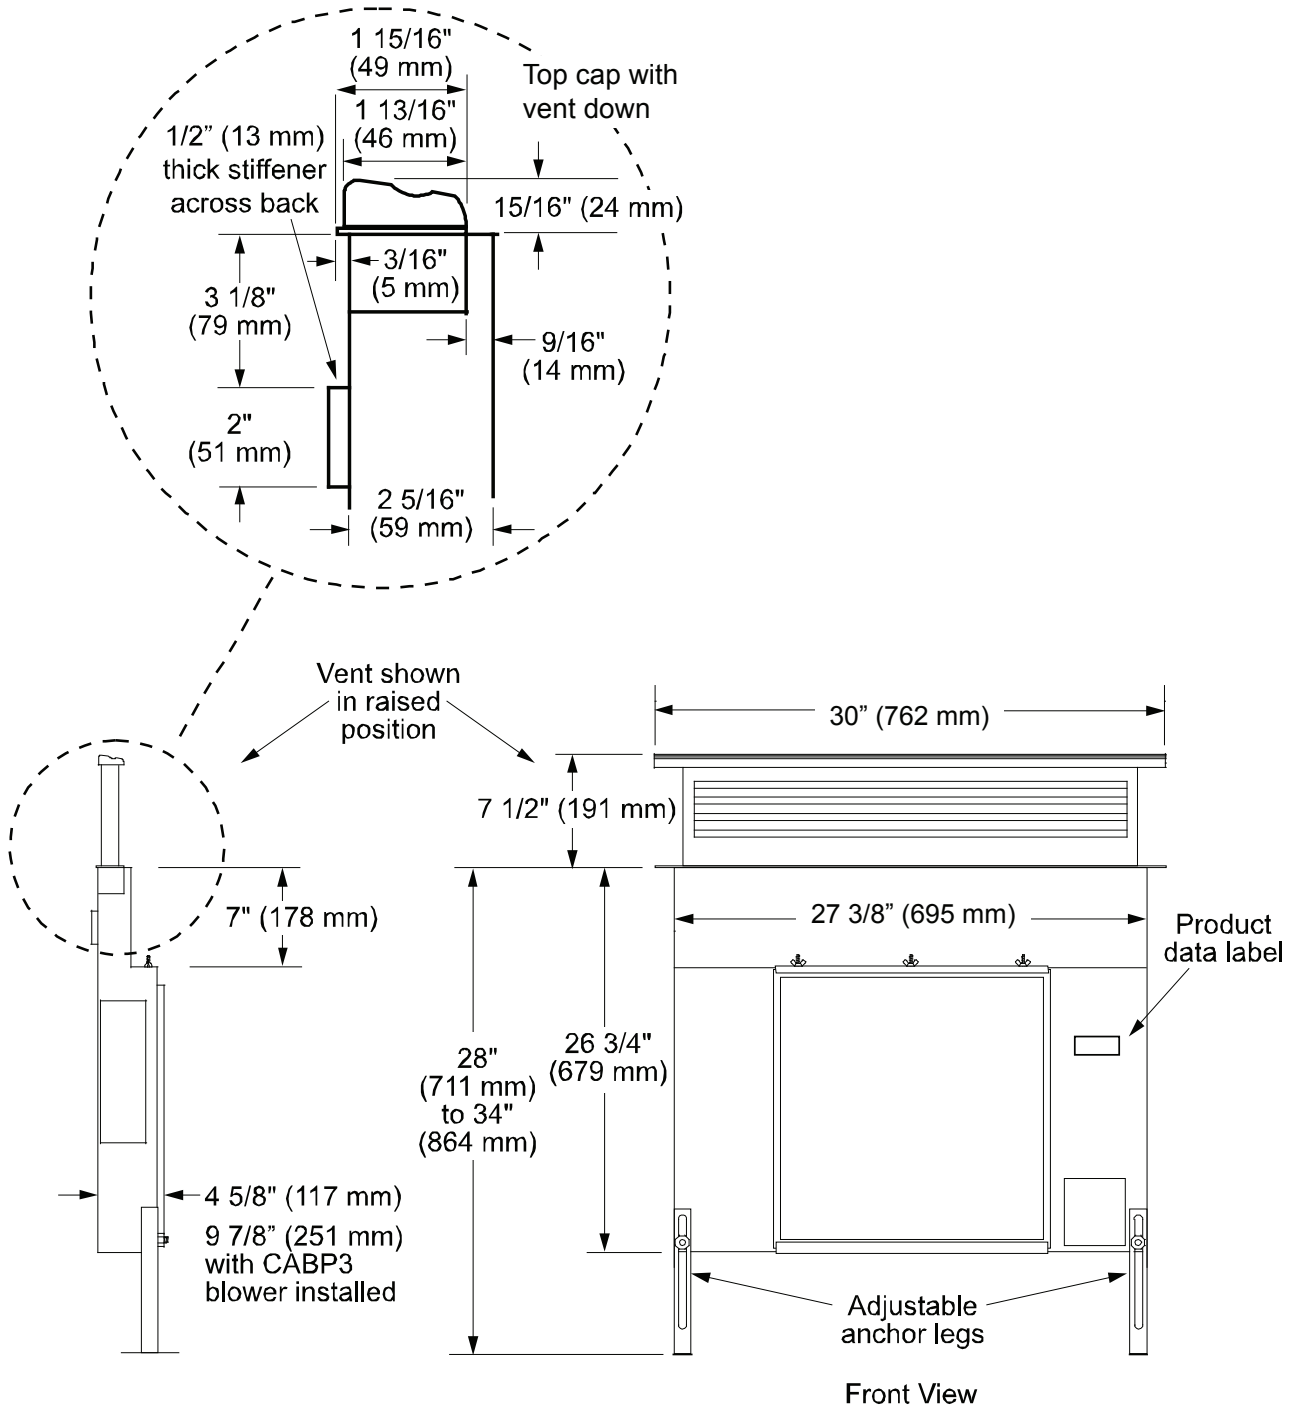

Raised Vent

Revised 11/19/10

www.Dacor.com

Models: RV30B
RV30S

Installation of CABP3 cabinet blower or external blower required for proper operation.

Important: Dacor reserves the right to change specifications without notice. Dimensions provided are for reference only. Before installation, consult the installation instructions accompanying each product prior to selecting cabinetry, making cutouts or starting installation.