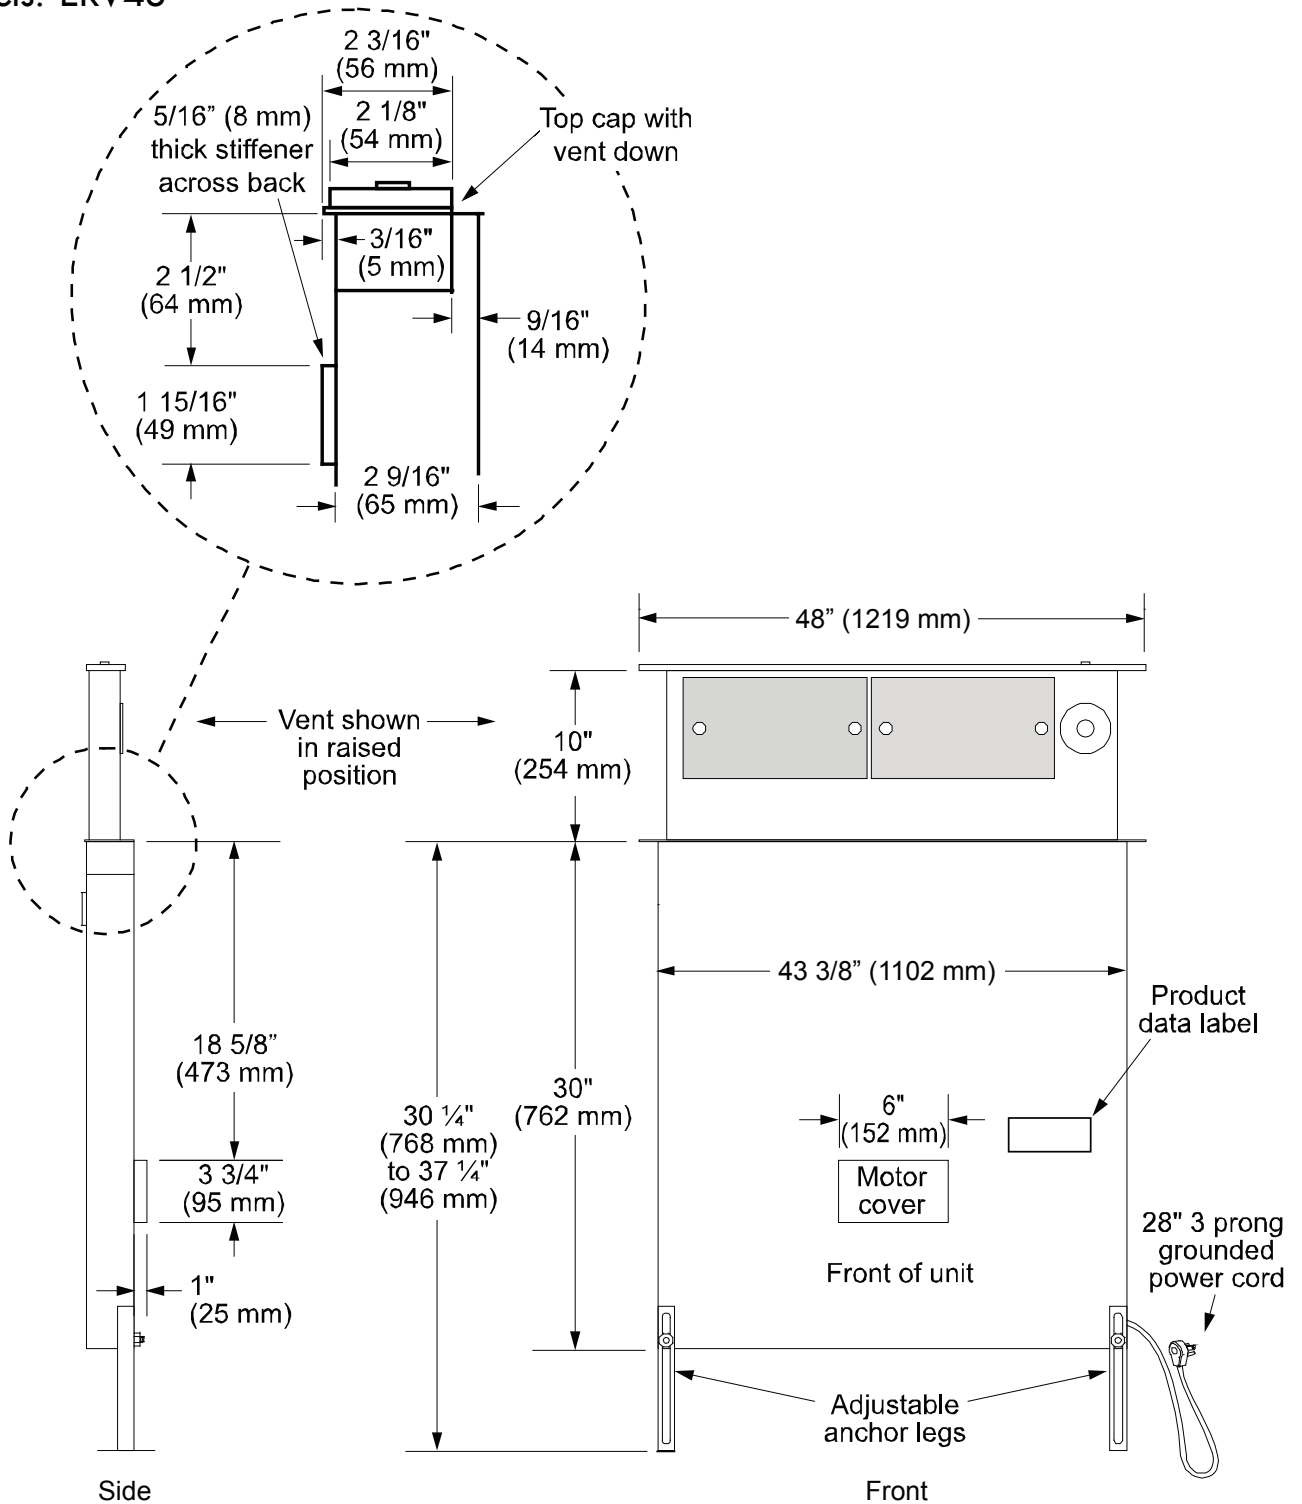

# Raised Vent

Revised 11/19/10

www.Dacor.com

Models: ERV48

Installation of external blower required for proper operation.

**Important:** Dacor reserves the right to change specifications without notice. Dimensions provided are for reference only. Before installation, consult the installation instructions accompanying each product prior to selecting cabinetry, making cutouts or starting installation.