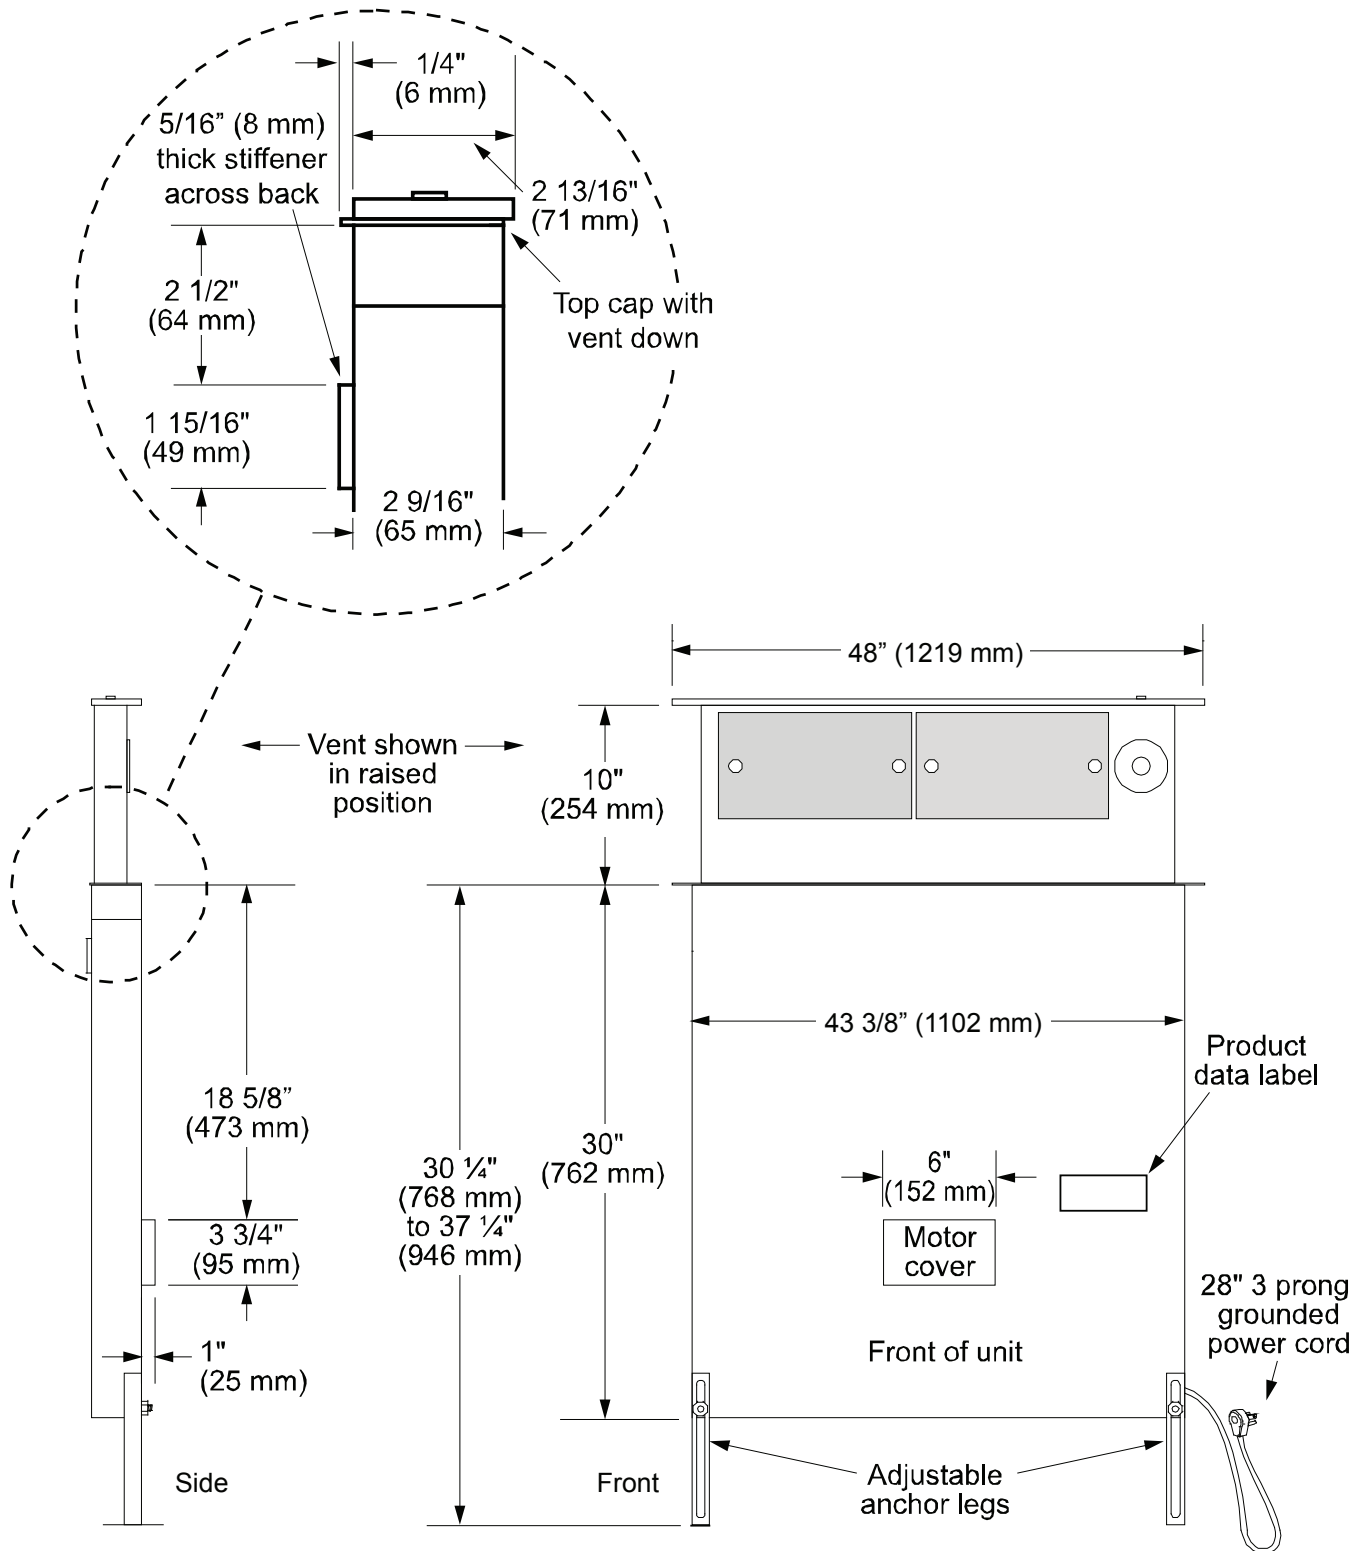

# Raised Vent

Revised 11/19/10

www.Dacor.com

Model: ERV48-ER

Installation of external blower required for proper operation.

**Important:** Dacor reserves the right to change specifications without notice. Dimensions provided are for reference only. Before installation, consult the installation instructions accompanying each product prior to selecting cabinetry, making cutouts or starting installation.