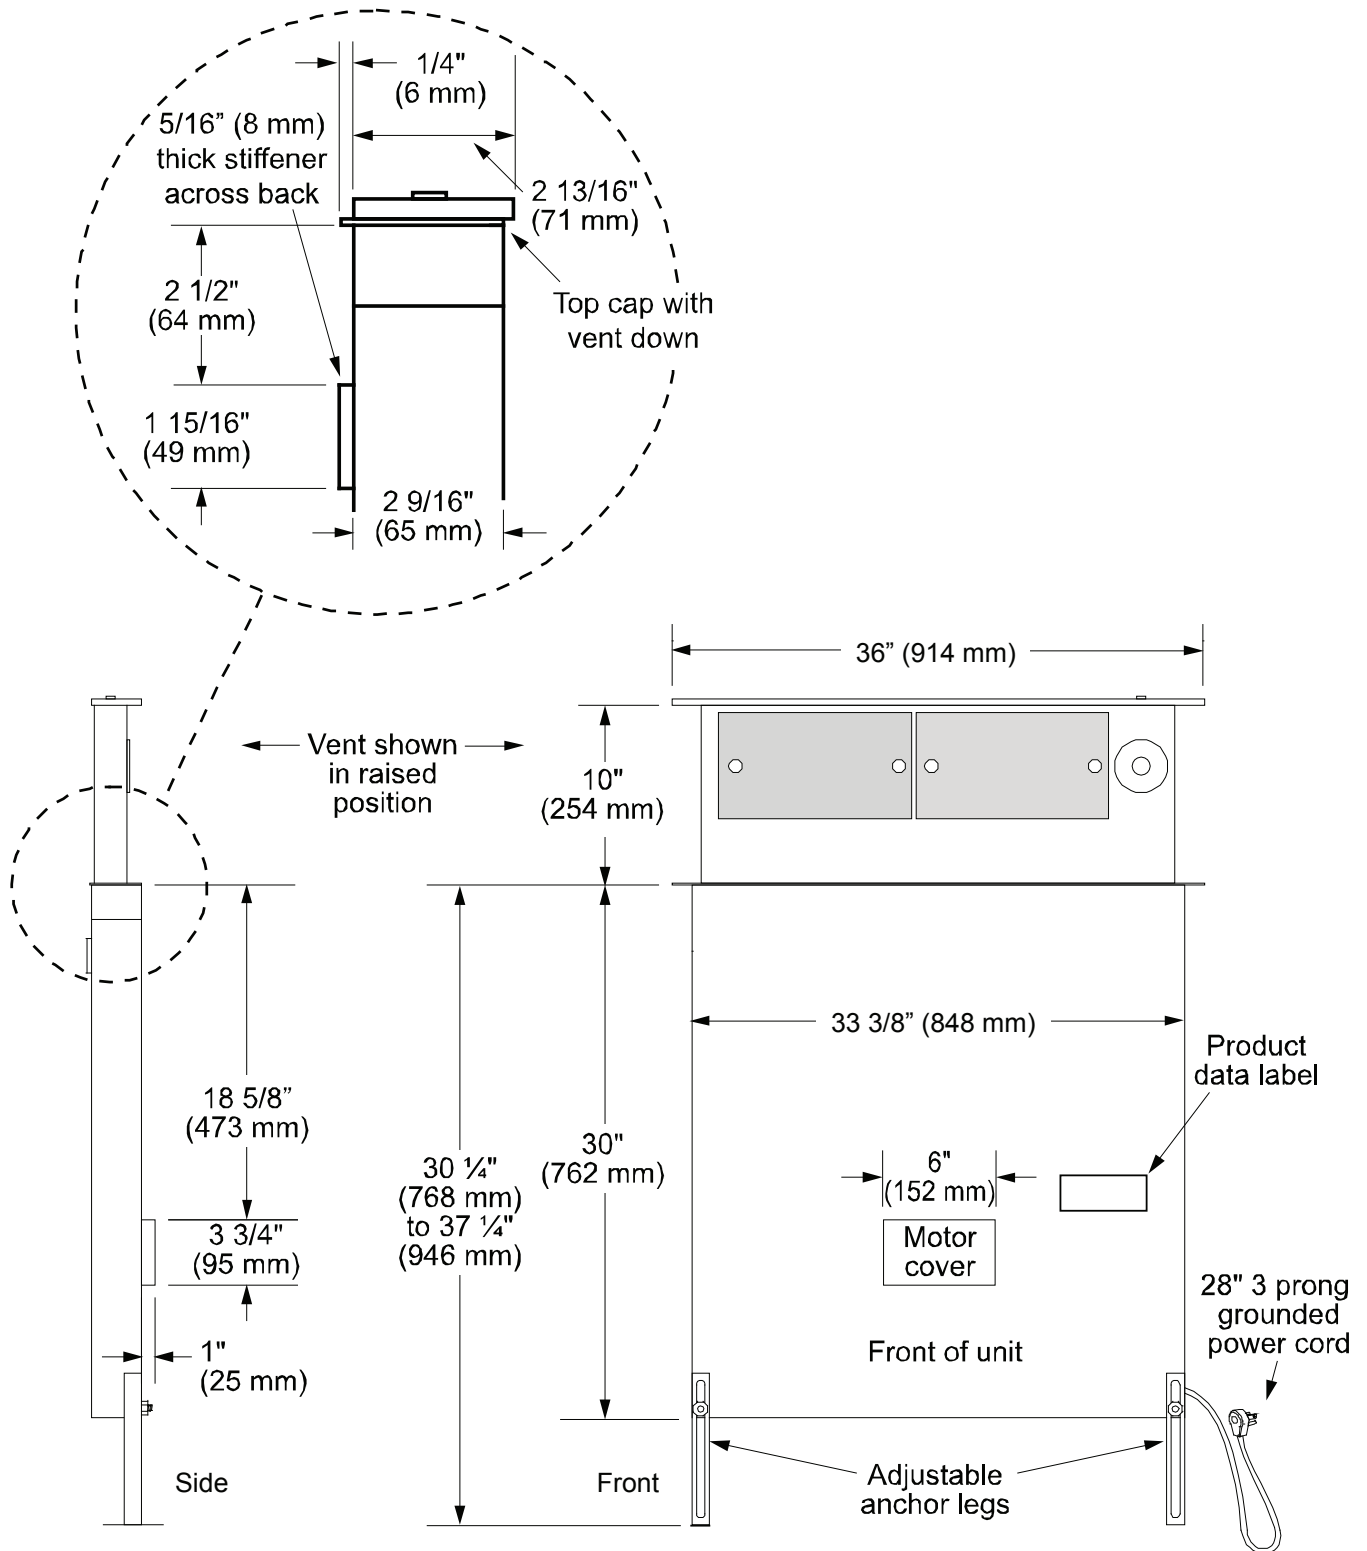

Raised Vent

Revised 11/19/10

www.Dacor.com

Model: ERV36-ER

Installation of external blower required for proper operation.

Important: Dacor reserves the right to change specifications without notice. Dimensions provided are for reference only. Before installation, consult the installation instructions accompanying each product prior to selecting cabinetry, making cutouts or starting installation.