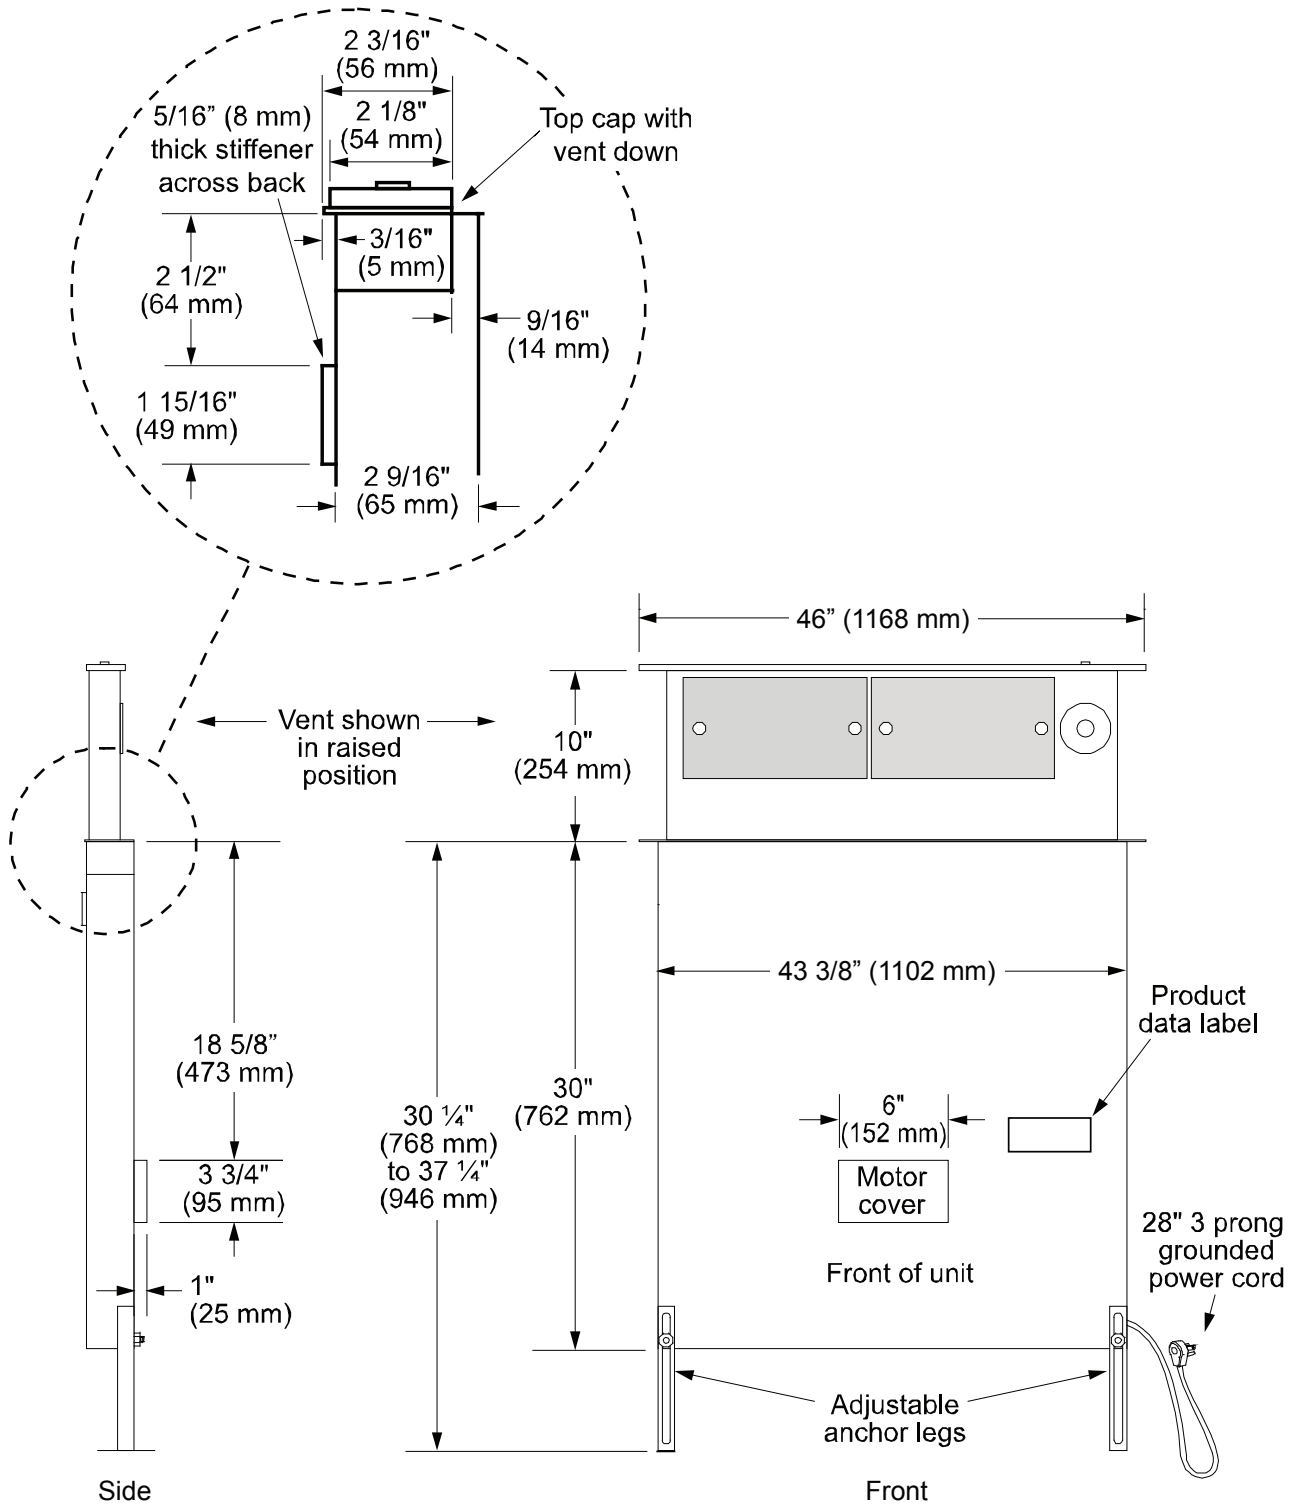

Raised Vent

Revised 11/19/10

www.Dacor.com

Models: PRV46B, PRV46S

Installation of external blower required for proper operation.

Important: Dacor reserves the right to change specifications without notice. Dimensions provided are for reference only. Before installation, consult the installation instructions accompanying each product prior to selecting cabinetry, making cutouts or starting installation.