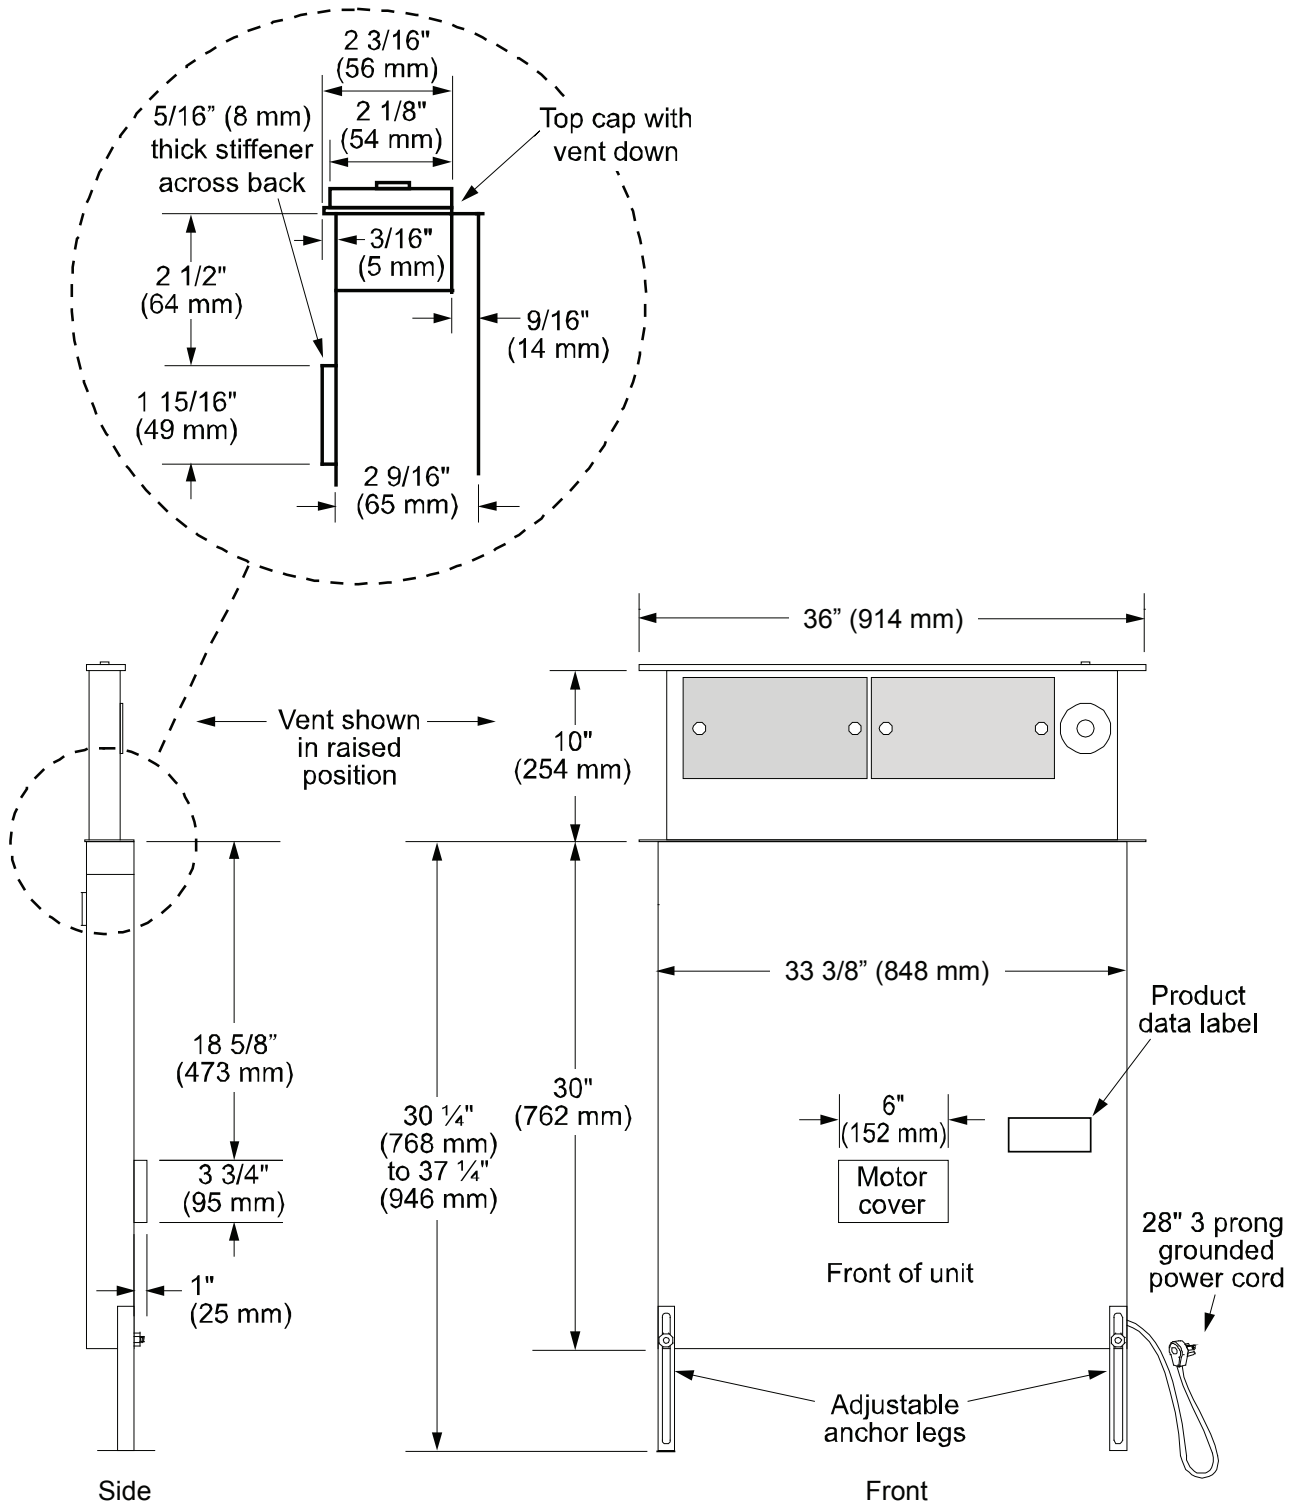

Raised Vent

Revised 11/19/10

www.Dacor.com

Models: ERV36, PRV36B, PRV36S

Installation of external blower required for proper operation.

Important: Dacor reserves the right to change specifications without notice. Dimensions provided are for reference only. Before installation, consult the installation instructions accompanying each product prior to selecting cabinetry, making cutouts or starting installation.