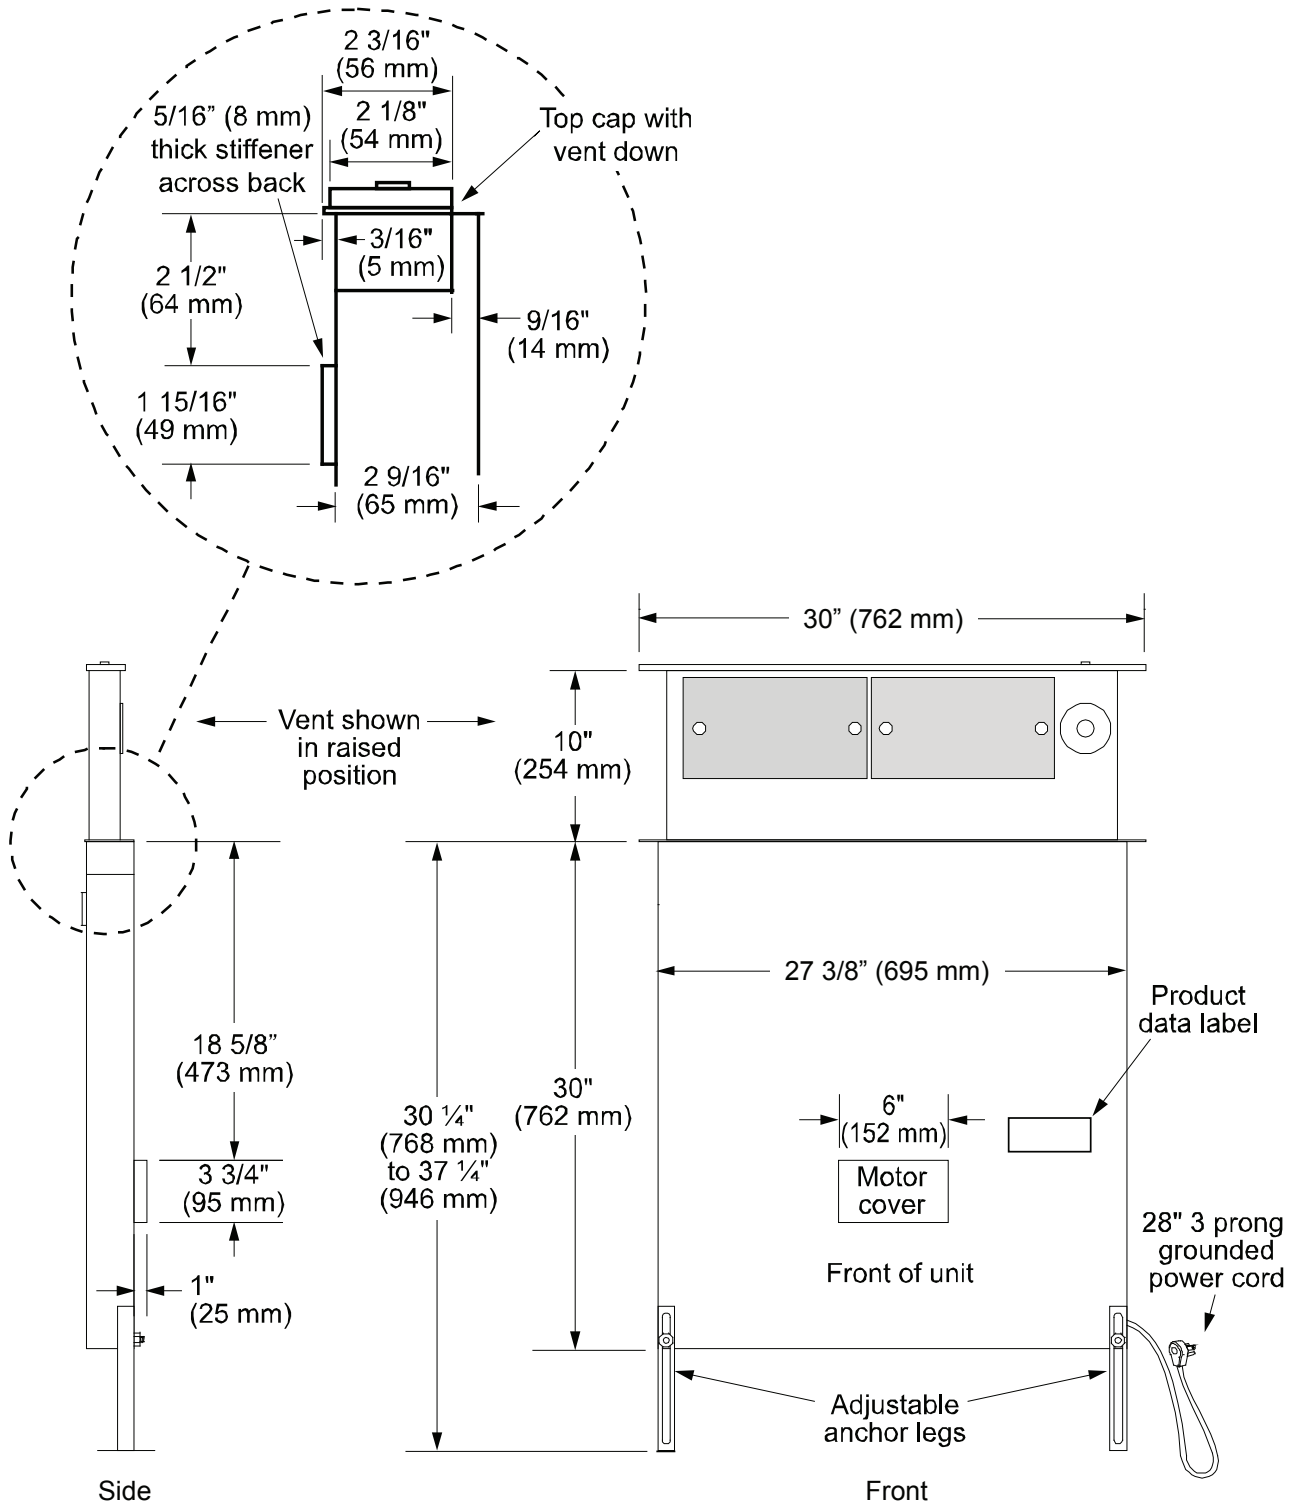

Raised Vent

Revised 11/19/10

www.Dacor.com

Models: ERV30, PRV30B, PRV30S

Installation of external blower required for proper operation.

Important: Dacor reserves the right to change specifications without notice. Dimensions provided are for reference only. Before installation, consult the installation instructions accompanying each product prior to selecting cabinetry, making cutouts or starting installation.