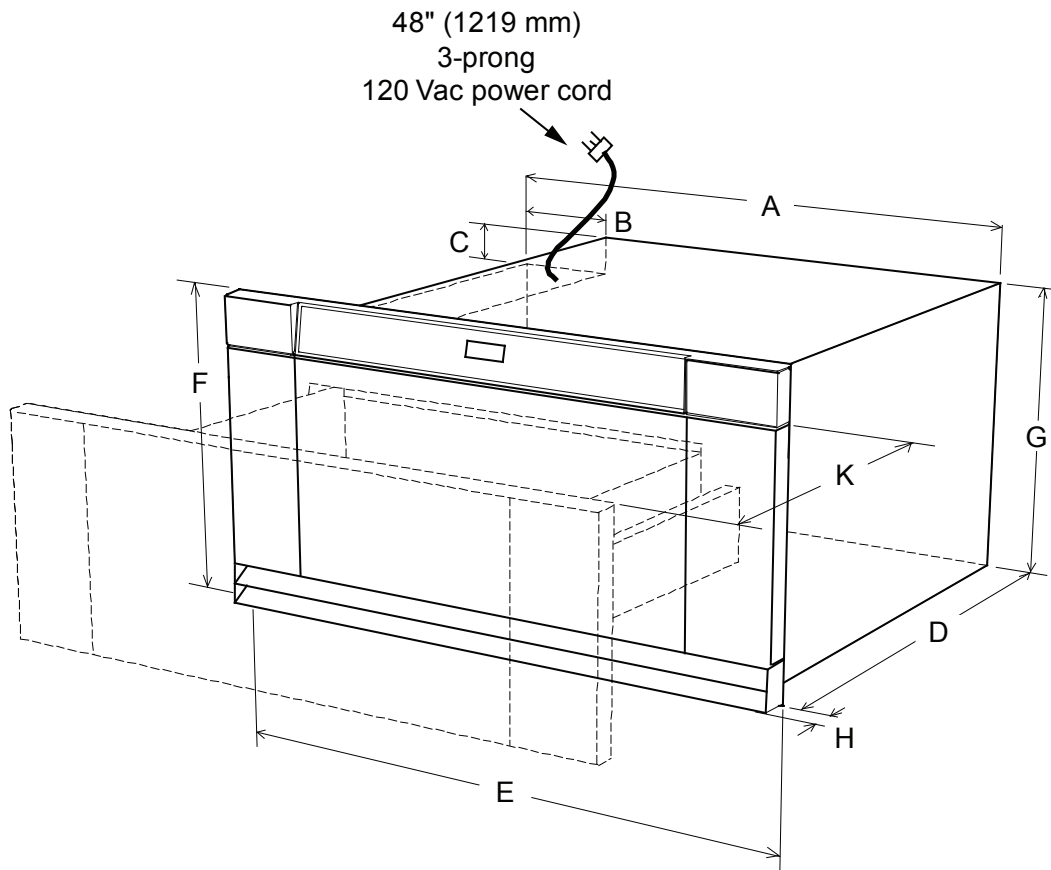

# Microwave-In-A-Drawer

Revised 11/19/10

www.Dacor.com

Models: MMD30B  
MMD30S  
MMDV30S

- |             |            |                                |
|-------------|------------|--------------------------------|
| A. 28 5/16" | D. 23 3/8" | G. 15 1/16"                    |
| B. 4 11/16" | E. 30"     | H. 1" door thickness           |
| C. 2"       | F. 15 5/8" | K. 15 1/4" auto drawer opening |