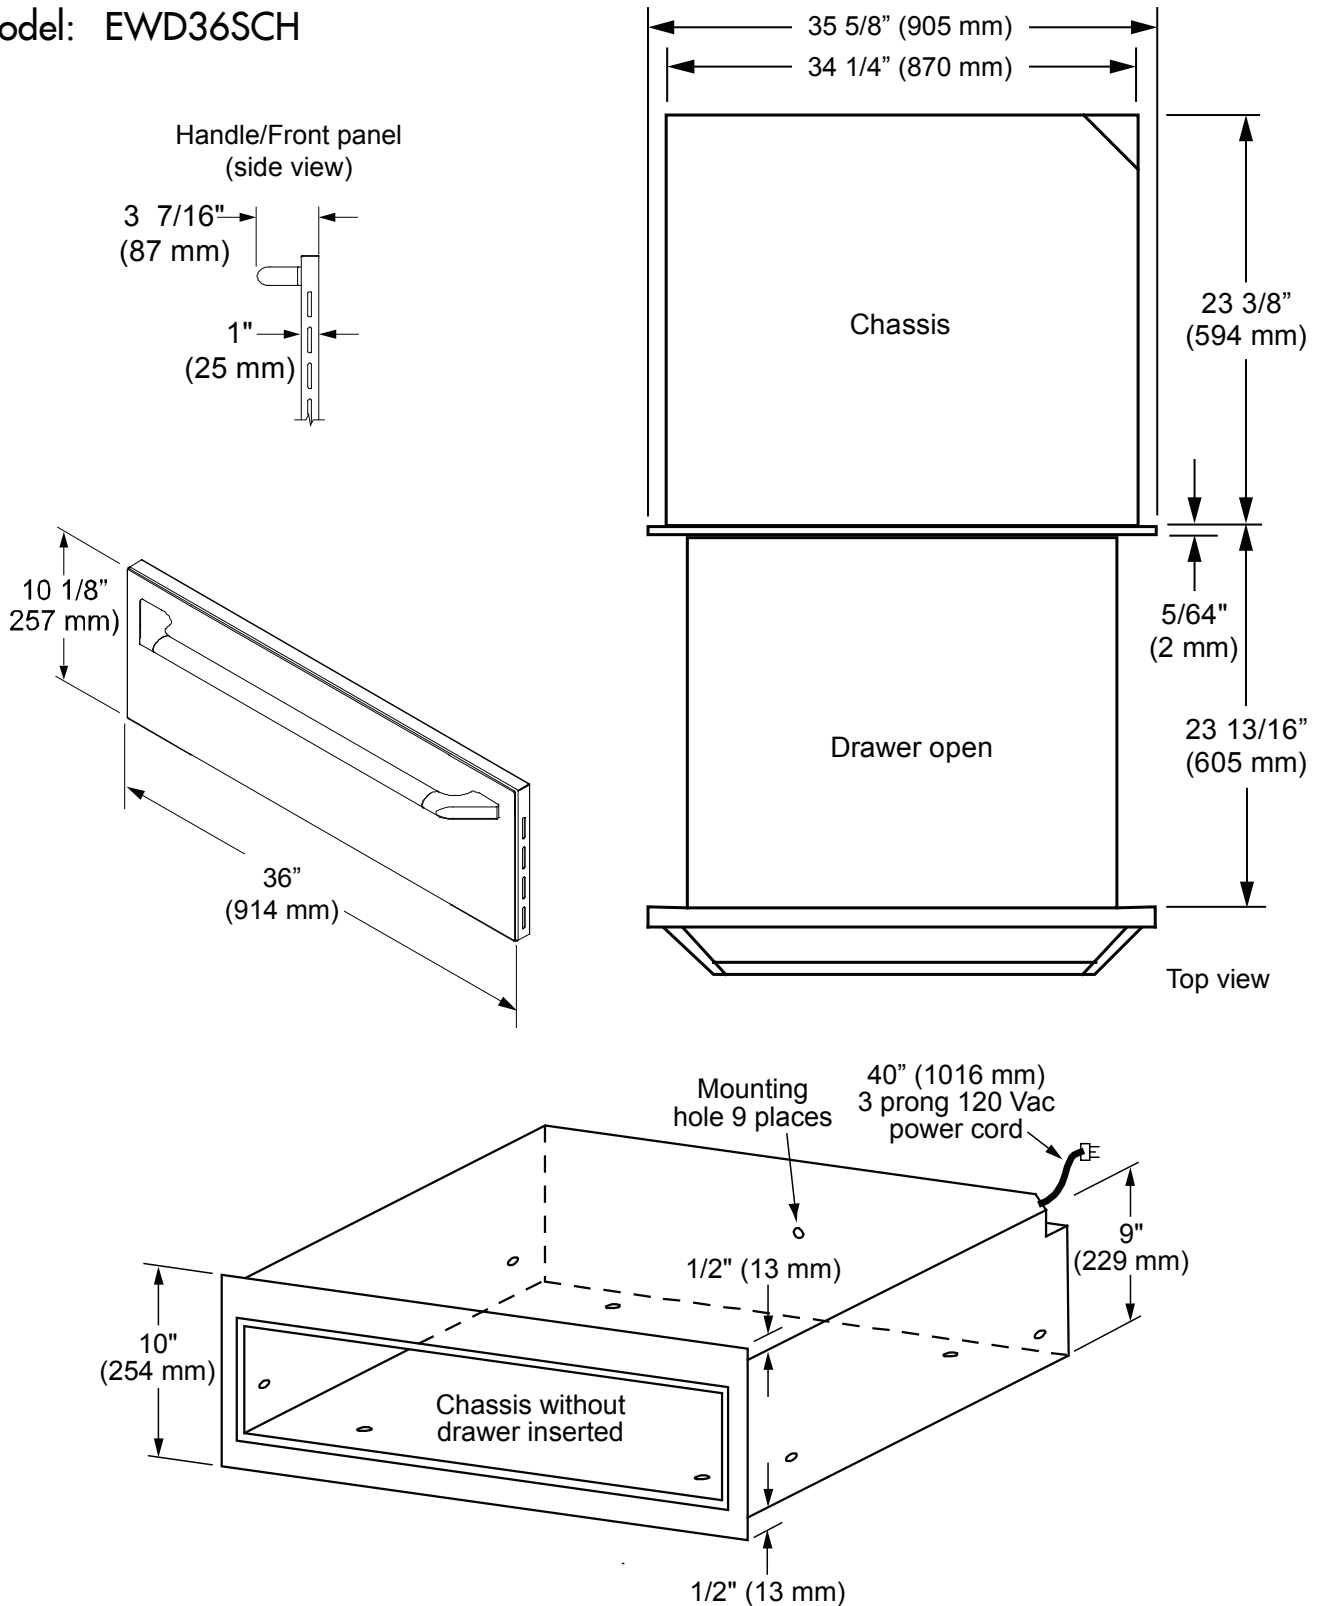

Warming Drawer

Revised 11/22/10

www.Dacor.com

Model: EWD36SCH

Important: Dacor reserves the right to change specifications without notice. Dimensions provided are for reference only. Before installation, consult the installation instructions accompanying each product prior to selecting cabinetry, making cutouts or starting installation.