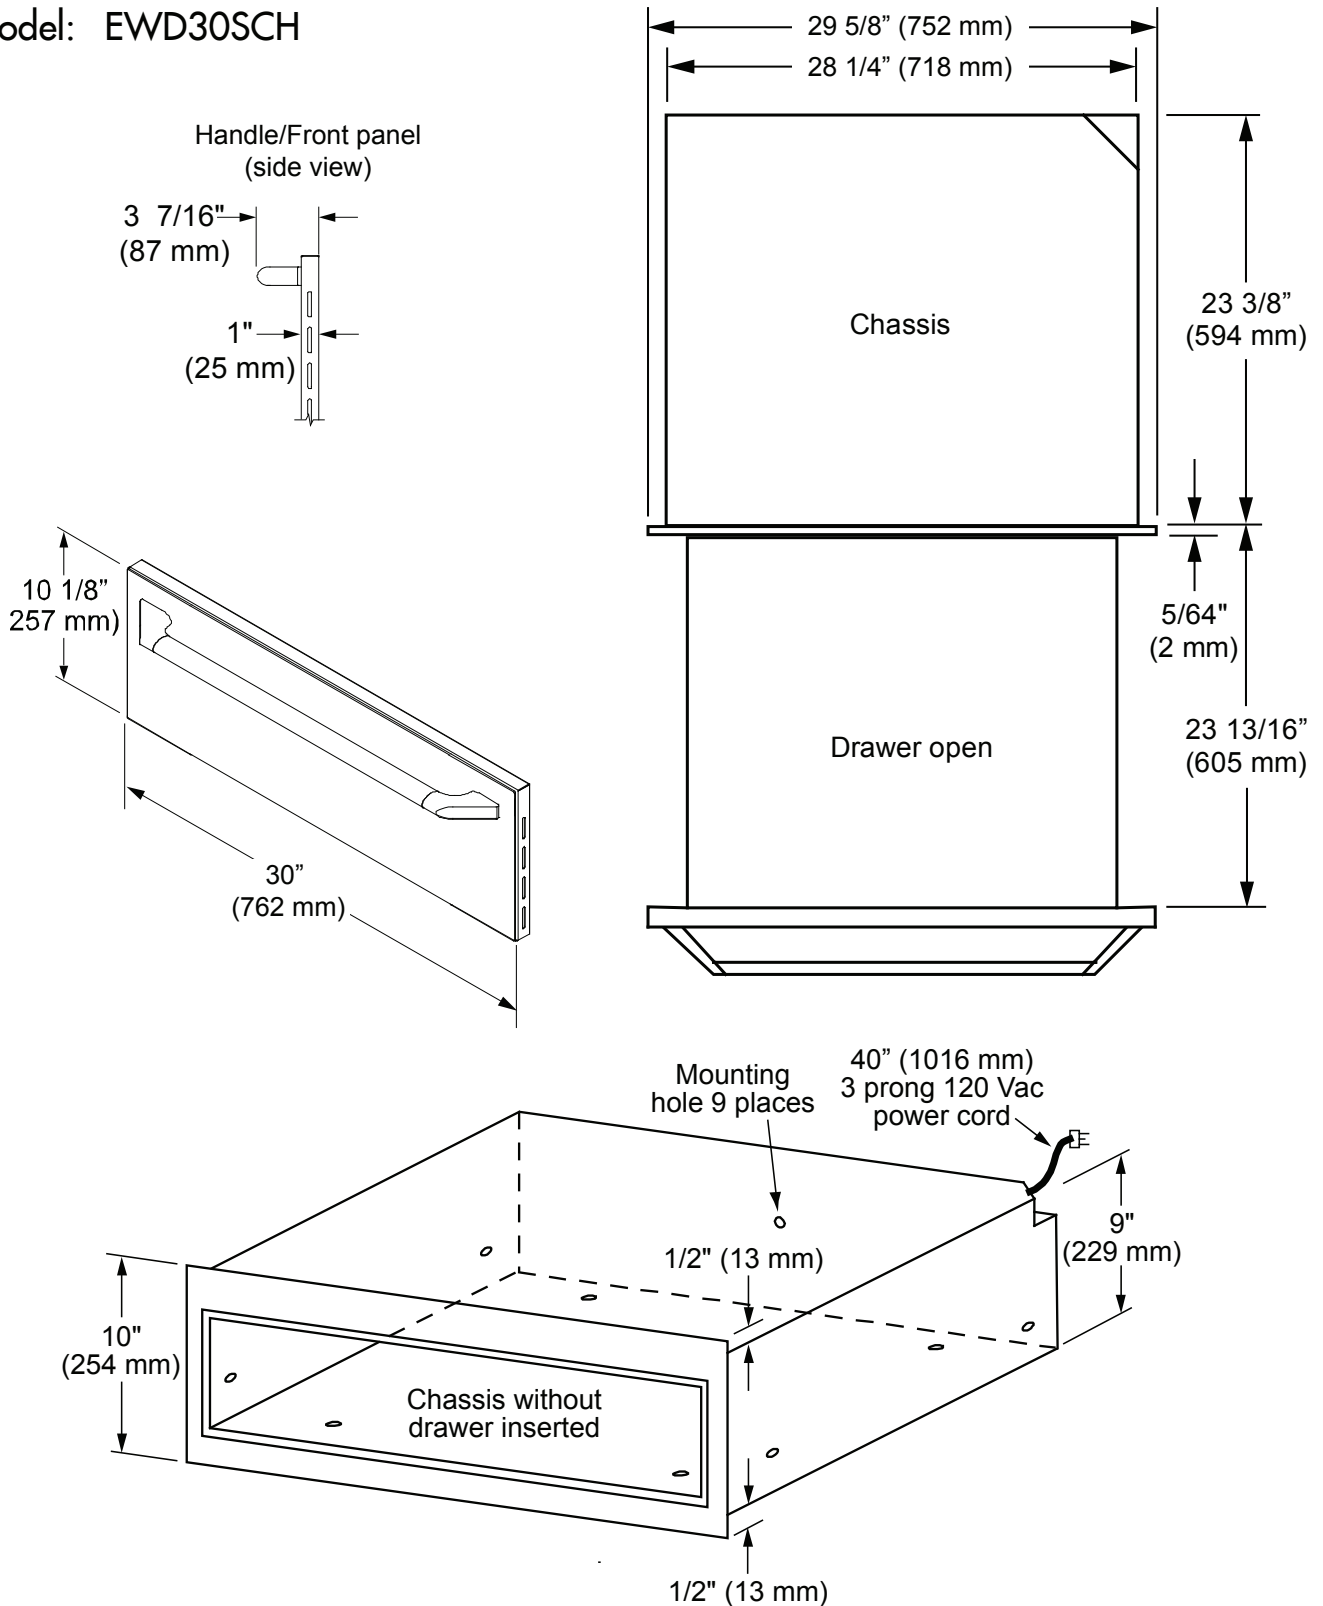

Warming Drawer

Revised 11/22/10

www.Dacor.com

Model: EWD30SCH

Important: Dacor reserves the right to change specifications without notice. Dimensions provided are for reference only. Before installation, consult the installation instructions accompanying each product prior to selecting cabinetry, making cutouts or starting installation.