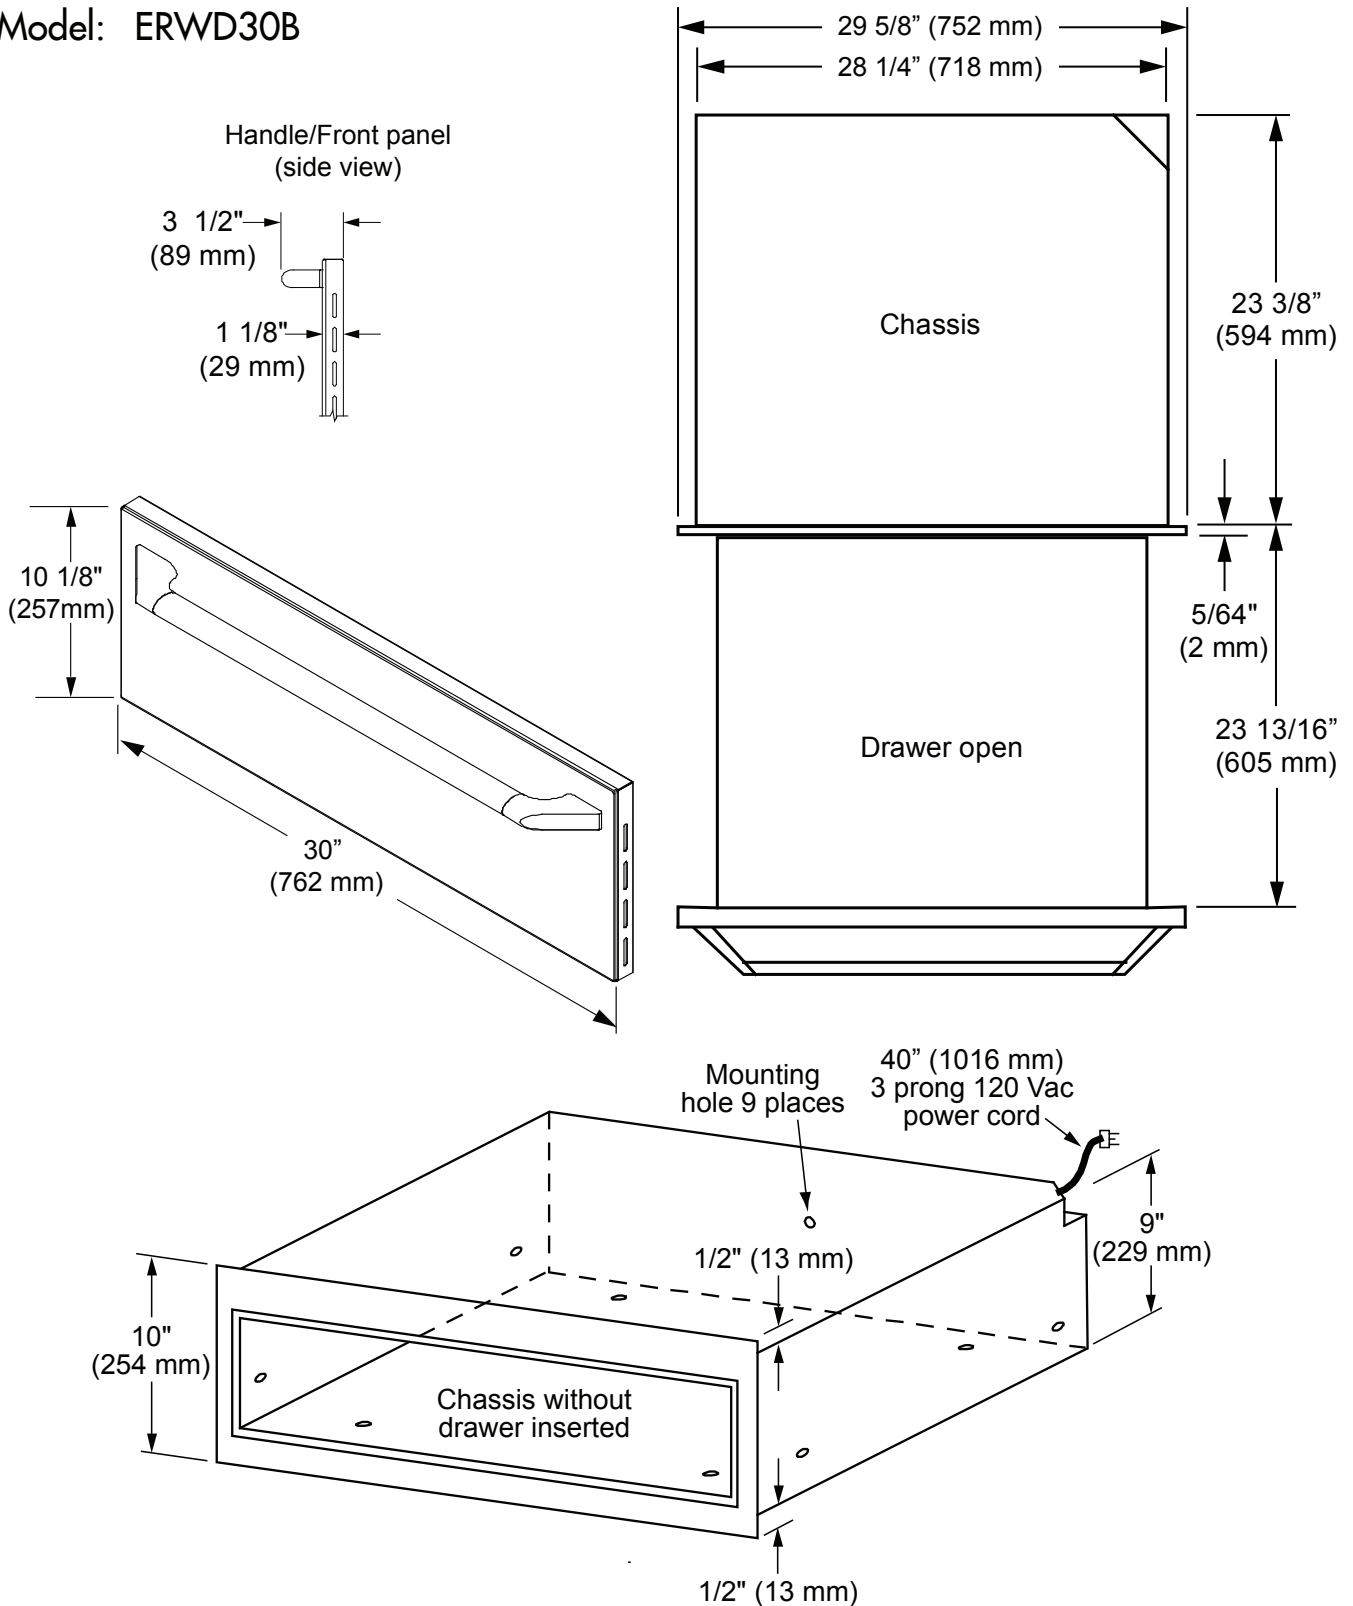

# Warming Drawer

Revised 11/22/10

www.Dacor.com

Model: ERWD30B

**Important:** Dacor reserves the right to change specifications without notice. Dimensions provided are for reference only. Before installation, consult the installation instructions accompanying each product prior to selecting cabinetry, making cutouts or starting installation.