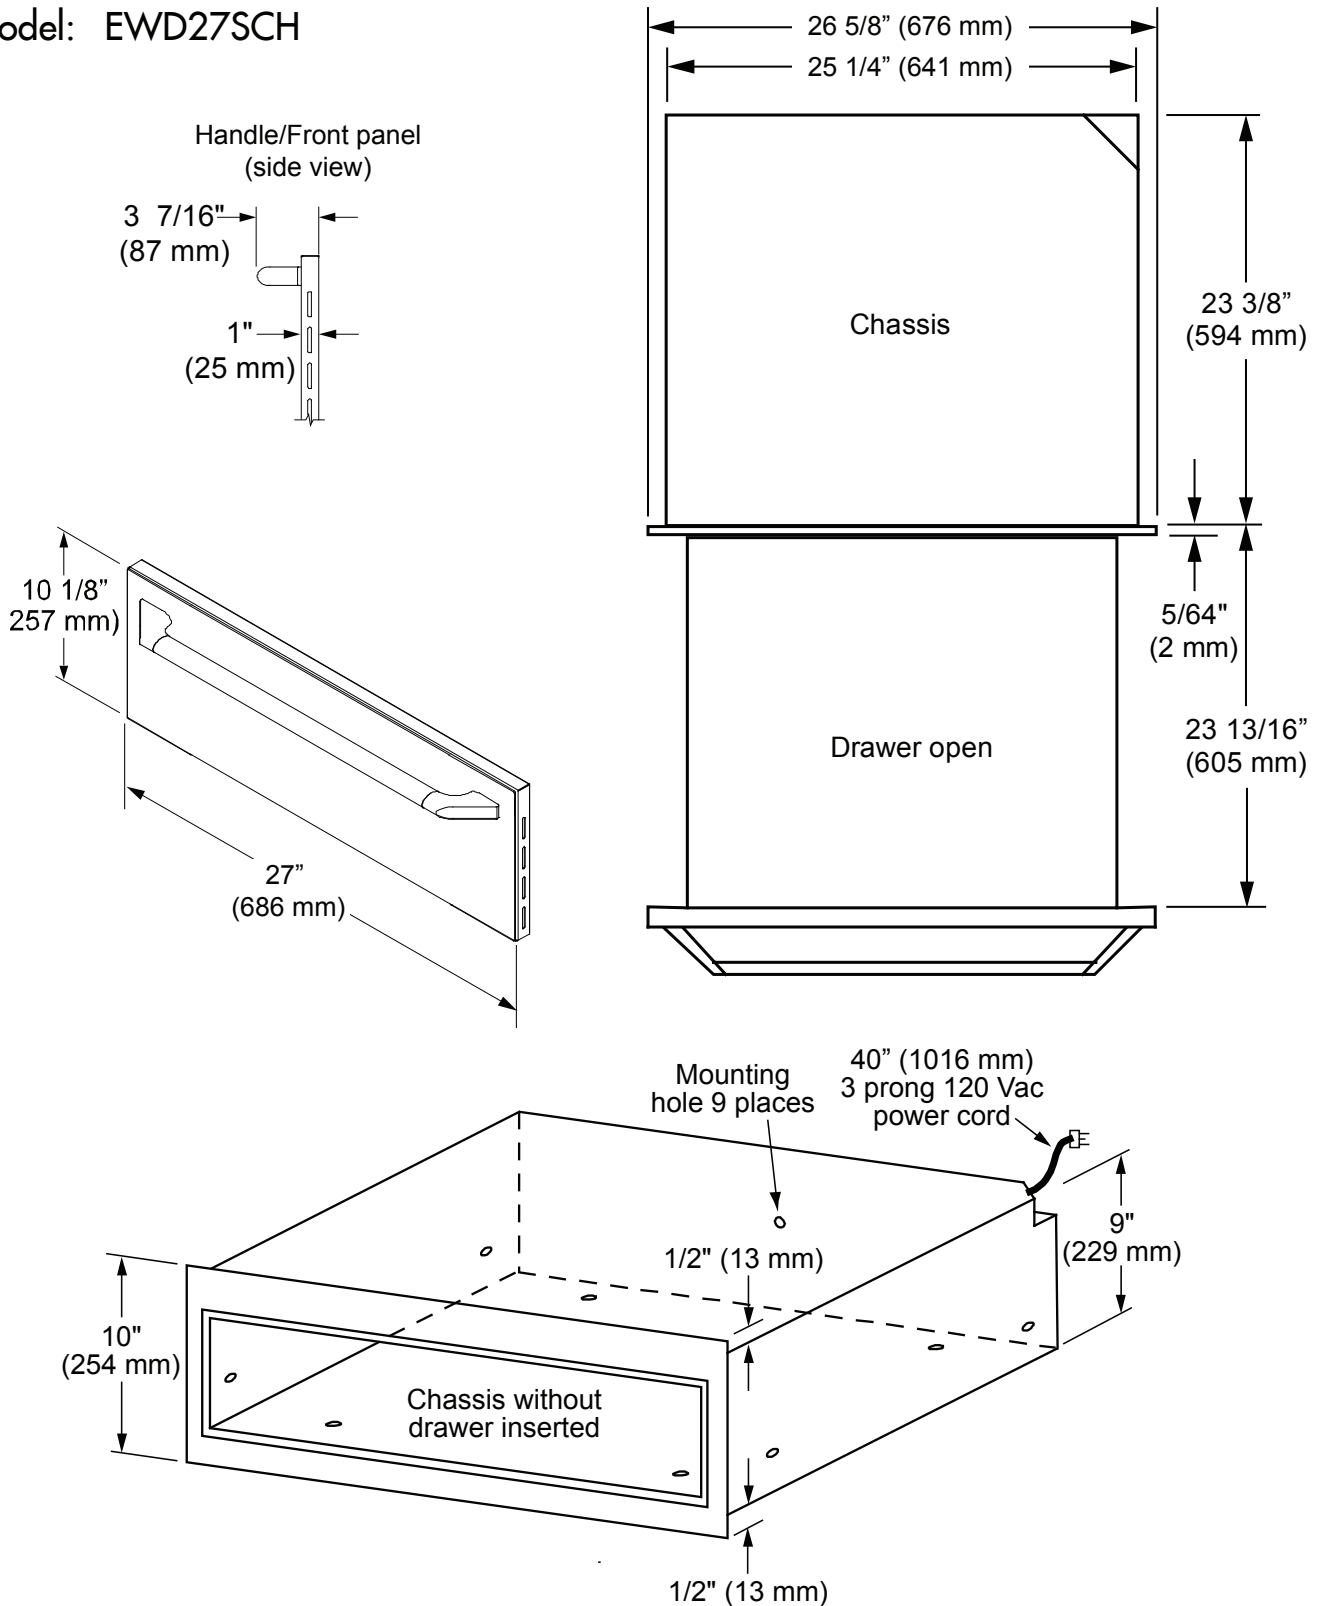

Warming Drawer

Revised 11/22/10

www.Dacor.com

Model: EWD27SCH

Important: Dacor reserves the right to change specifications without notice. Dimensions provided are for reference only. Before installation, consult the installation instructions accompanying each product prior to selecting cabinetry, making cutouts or starting installation.