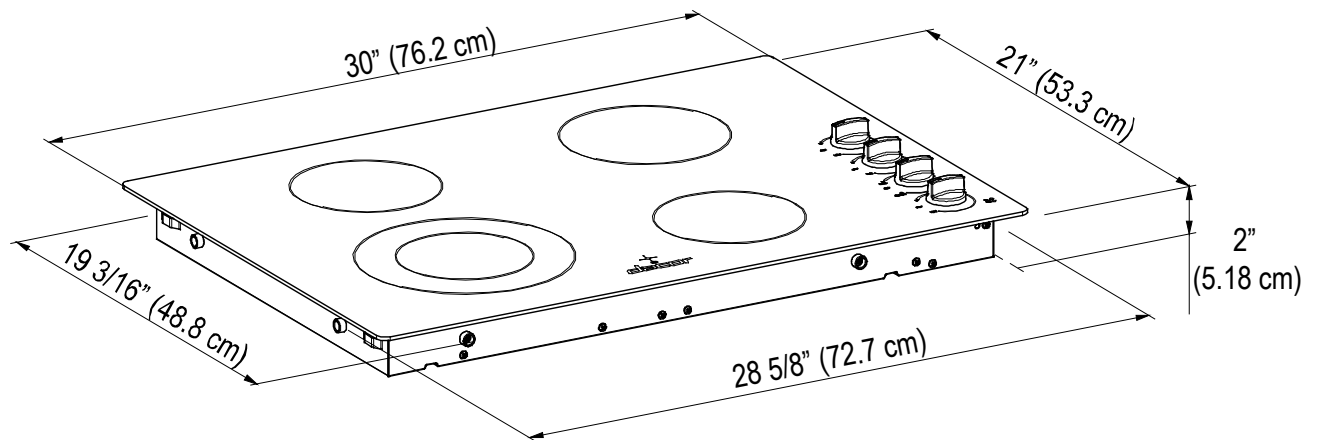

Drop-In Electric Cooktop

Revised 06/05/12

www.dacor.com

Model: DECT304

Important: Dacor reserves the right to change specifications without notice. Dimensions provided are for reference only. Before installation, consult the installation instructions accompanying each product prior to selecting cabinetry, making cutouts or starting installation.