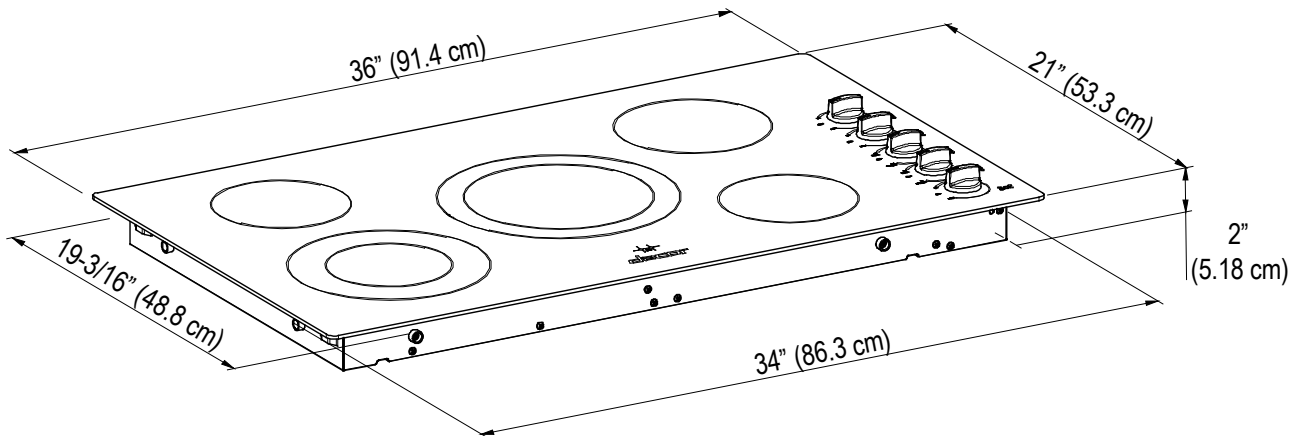

# Drop-In Electric Cooktop

Revised 06/05/12

[www.dacor.com](http://www.dacor.com)

Models: DECT365

**Important:** Dacor reserves the right to change specifications without notice. Dimensions provided are for reference only. Before installation, consult the installation instructions accompanying each product prior to selecting cabinetry, making cutouts or starting installation.