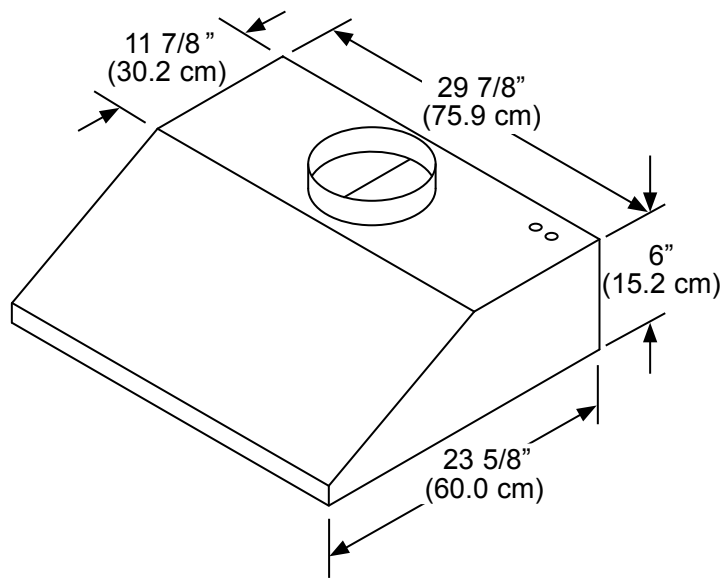

Wall Mount Range Hood

Revised 05/23/12

www.dacor.com

Model: DH3006

Important: Dacor reserves the right to change specifications without notice. Dimensions provided are for reference only. Before installation, consult the installation instructions accompanying each product prior to selecting cabinetry, making cutouts or starting installation.